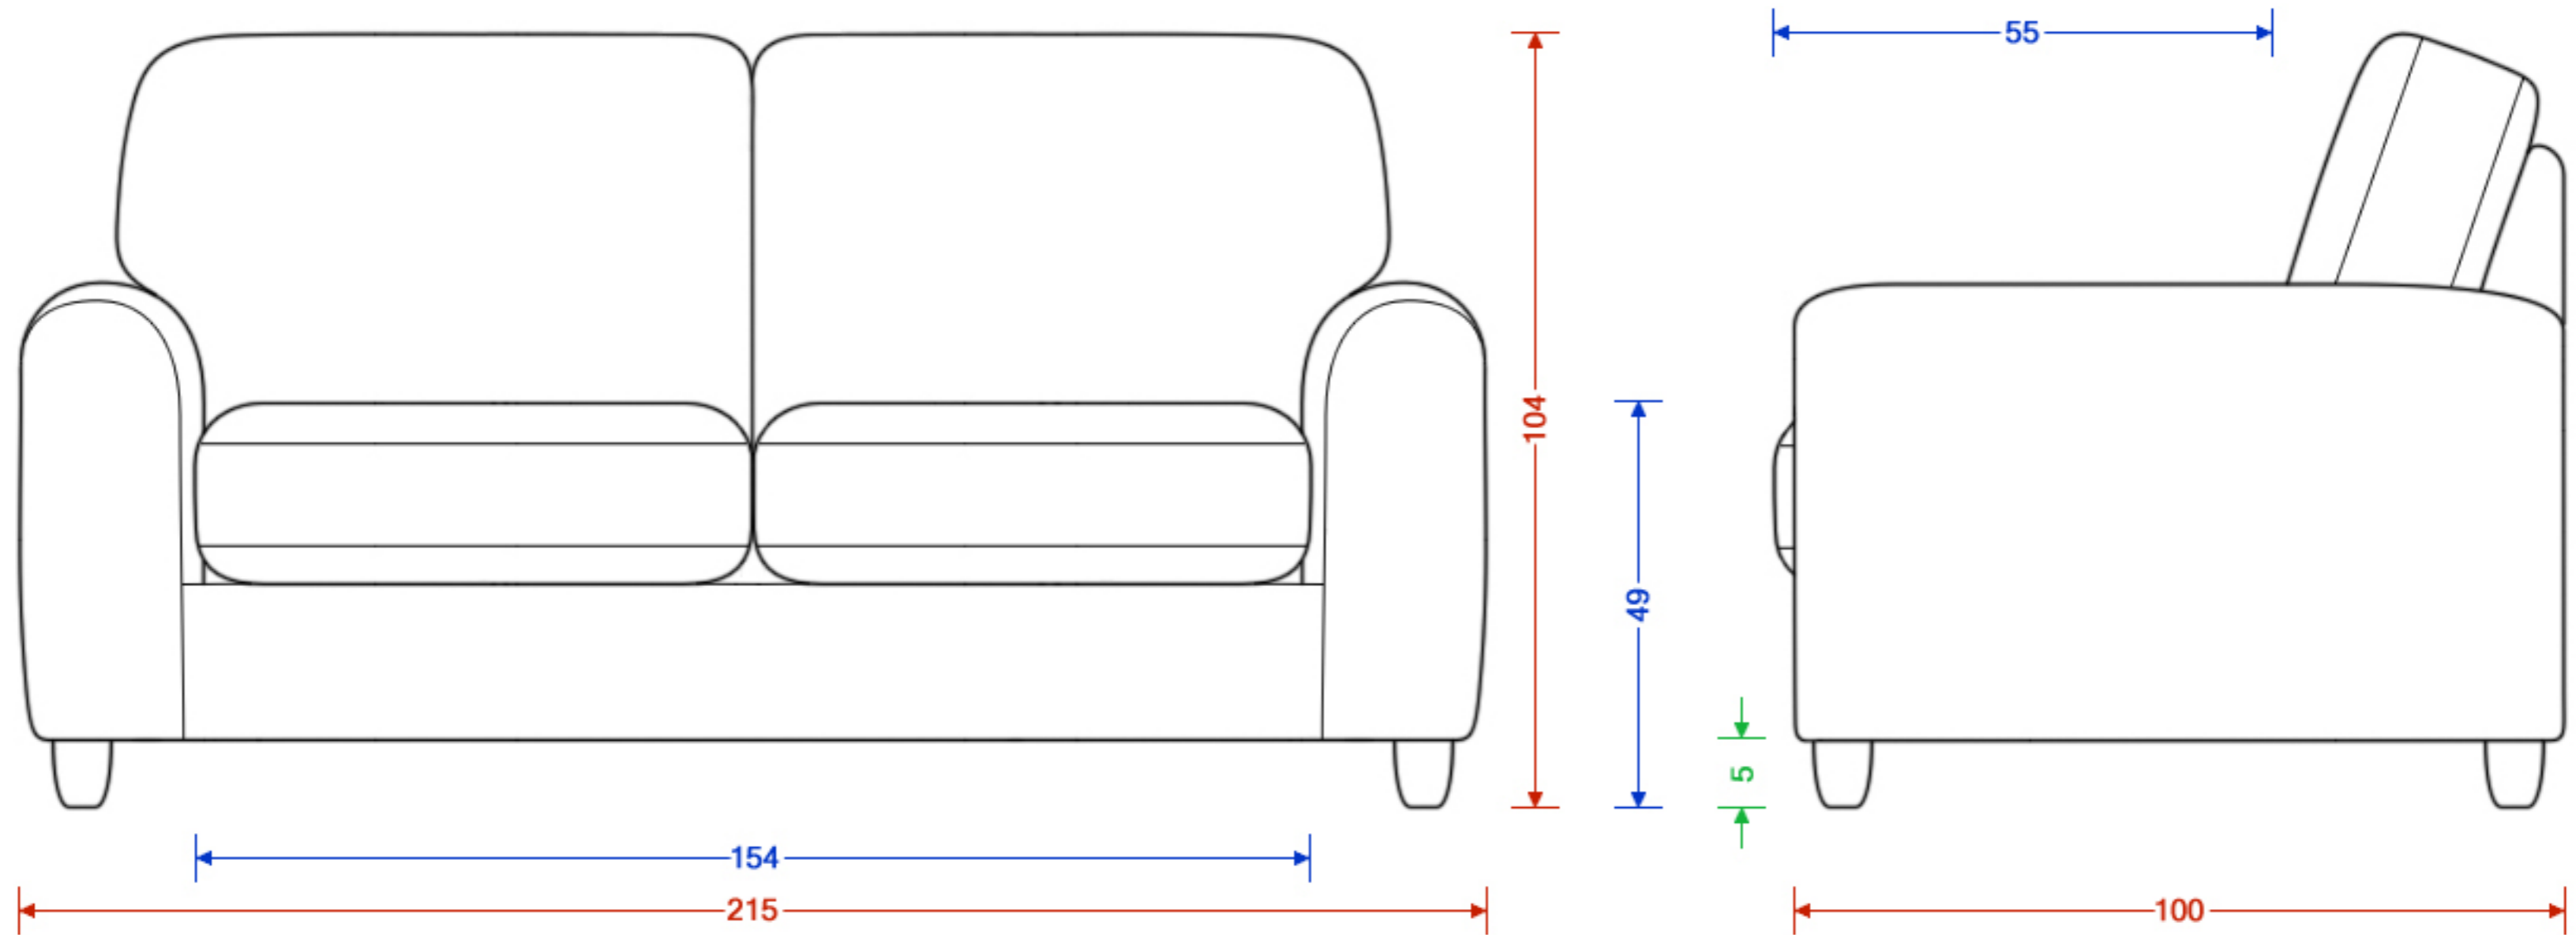

Costello Medium Sofa

Please note the image is not representative of the shape and is for illustrating dimensions only. Dimensions are accurate to within 2cm.

H x W x D
Seat H x W x D
Foot Height

Costello Small Sofa

Please note the image is not representative of the shape and is for illustrating dimensions only. Dimensions are accurate to within 2cm.