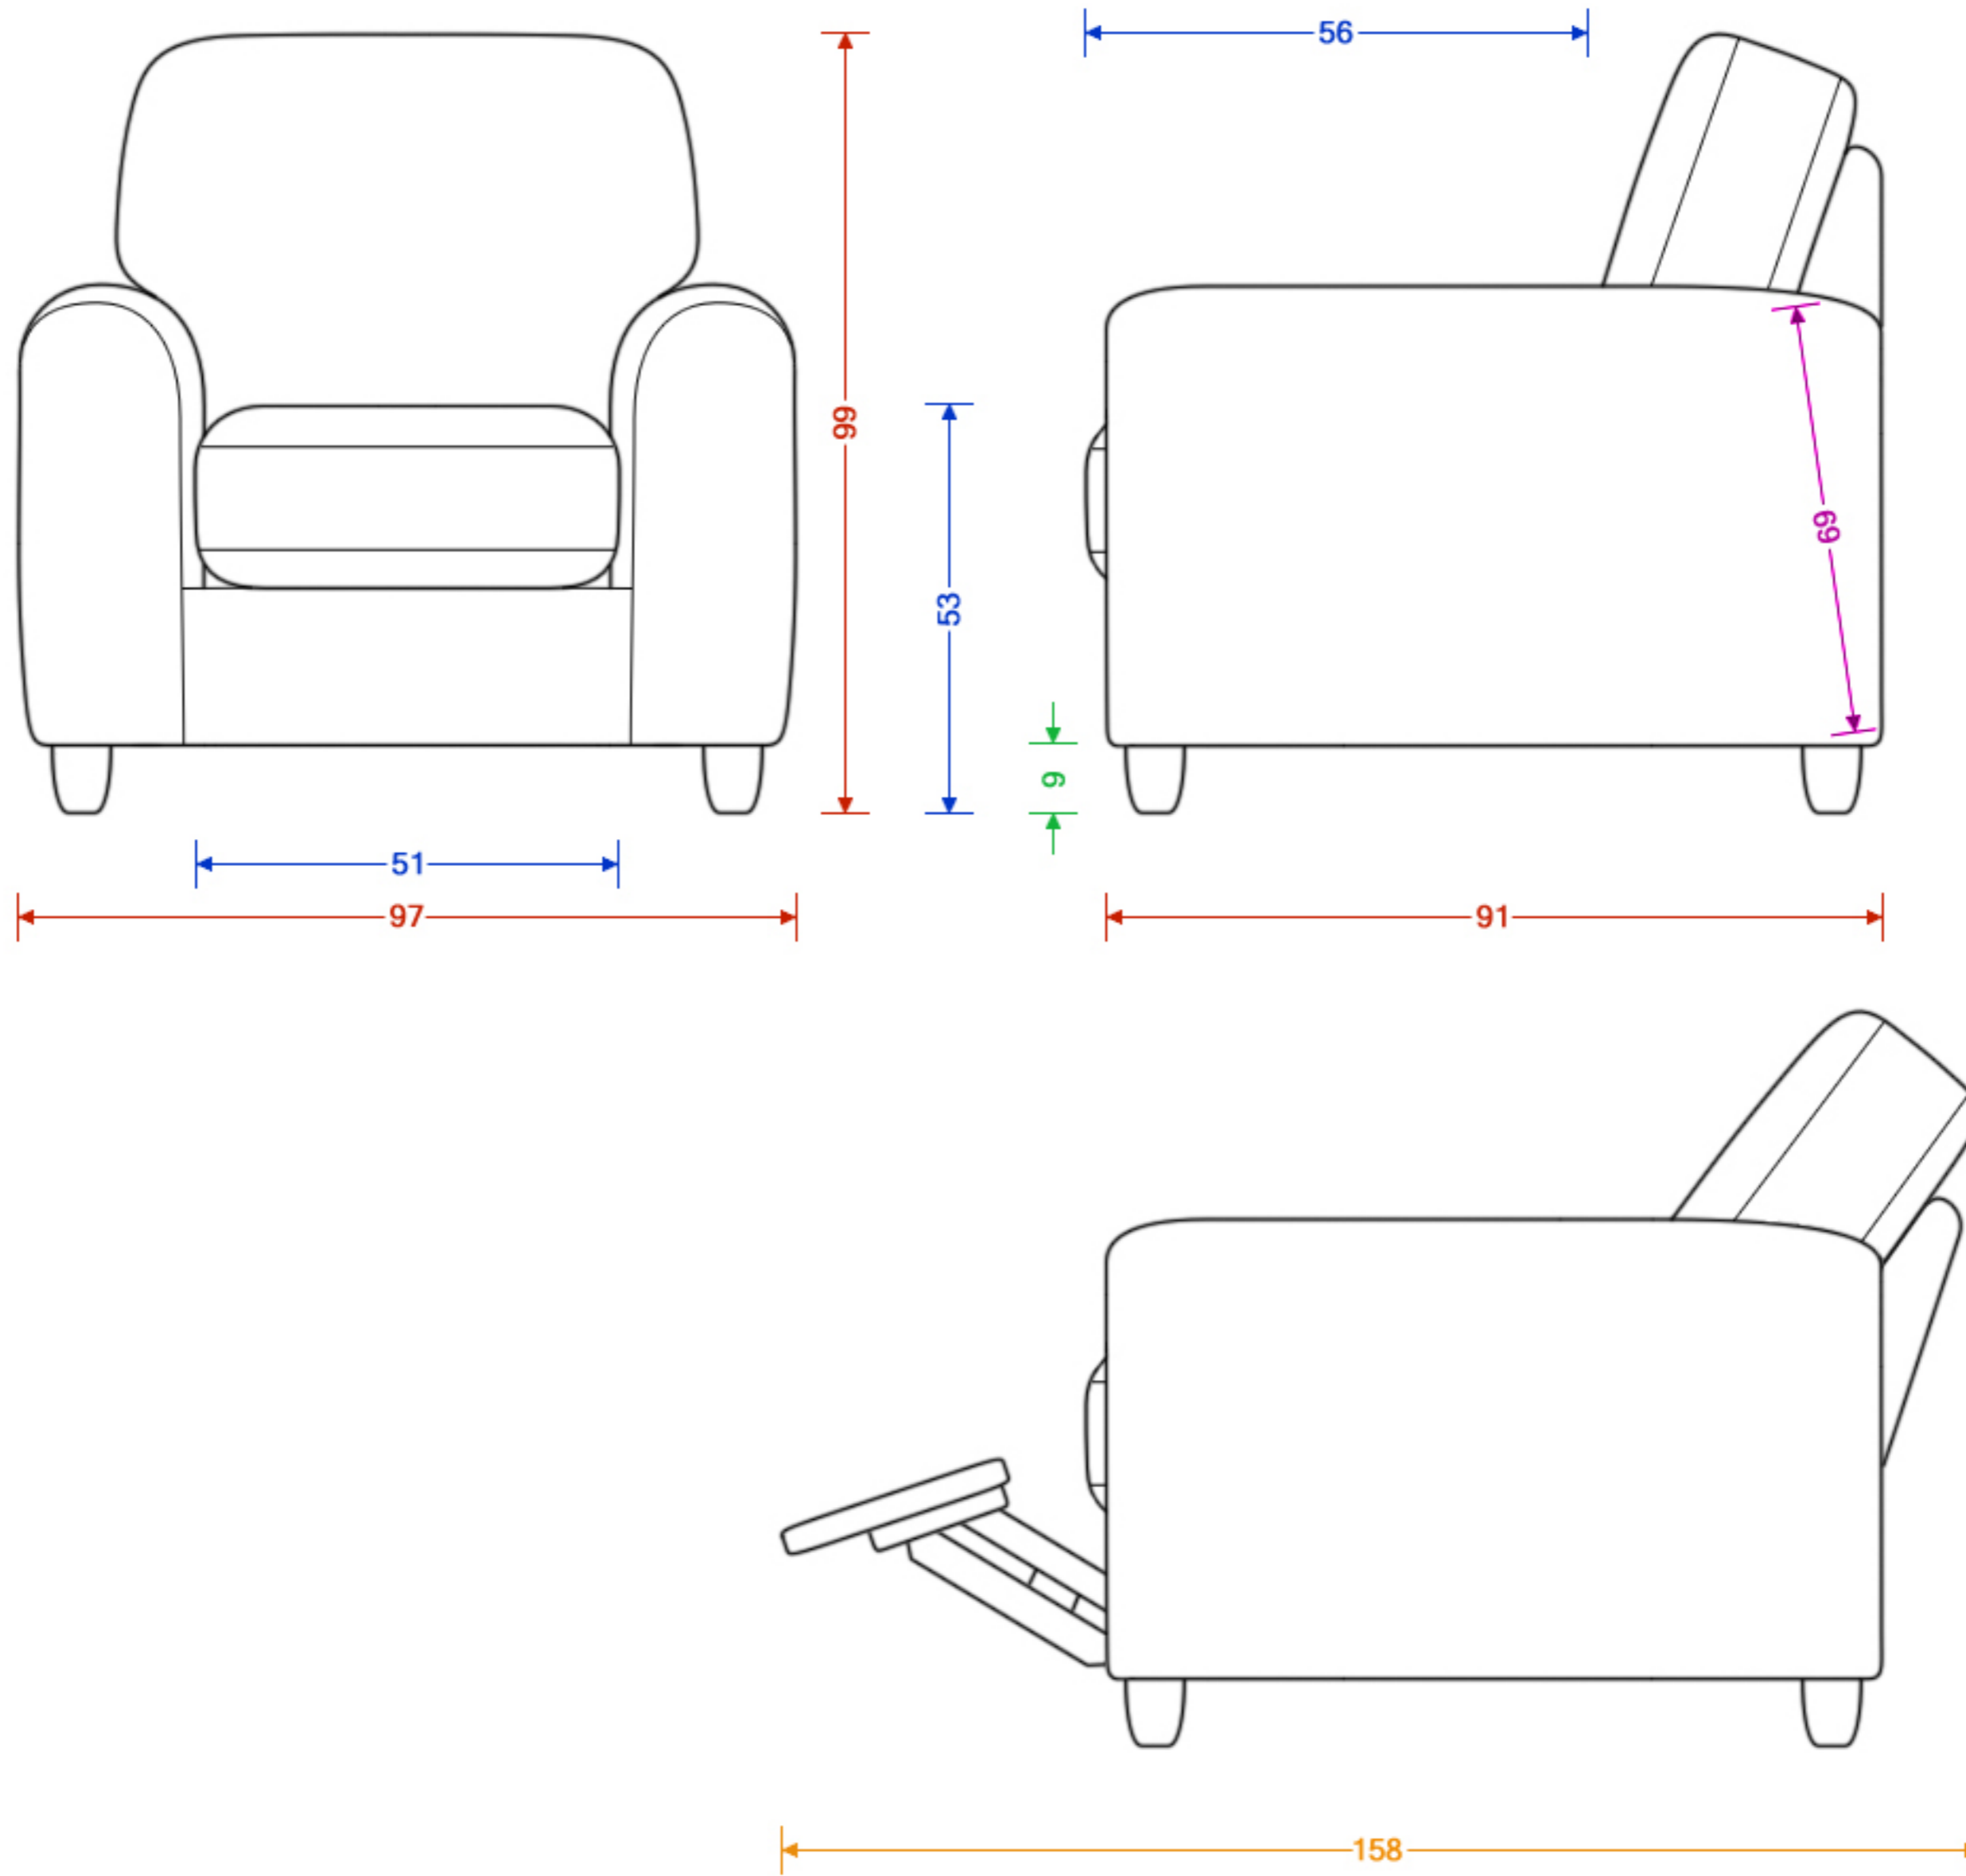

## Abbey Love Seat

Please note the image is not representative of the shape and is for illustrating dimensions only. Dimensions are accurate to within 2cm.

H x W x D  
Seat H x W x D  
Foot Height  
C Dimension

## Abbey Petite Sofa

Please note the image is not representative of the shape and is for illustrating dimensions only. Dimensions are accurate to within 2cm.

H x W x D  
Seat H x W x D  
Foot Height  
C Dimension

# Abbey Medium Sofa Bed

Please note the image is not representative of the shape and is for illustrating dimensions only. Dimensions are accurate to within 2cm.

H x W x D  
 Seat H x W x D  
 Foot Height  
 Length  
 C Dimension

# Abbey Manual Recliner

Please note the image is not representative of the shape and is for illustrating dimensions only. Dimensions are accurate to within 2cm.

H x W x D  
 Seat H x W x D  
 Foot Height  
 Length  
 C Dimension