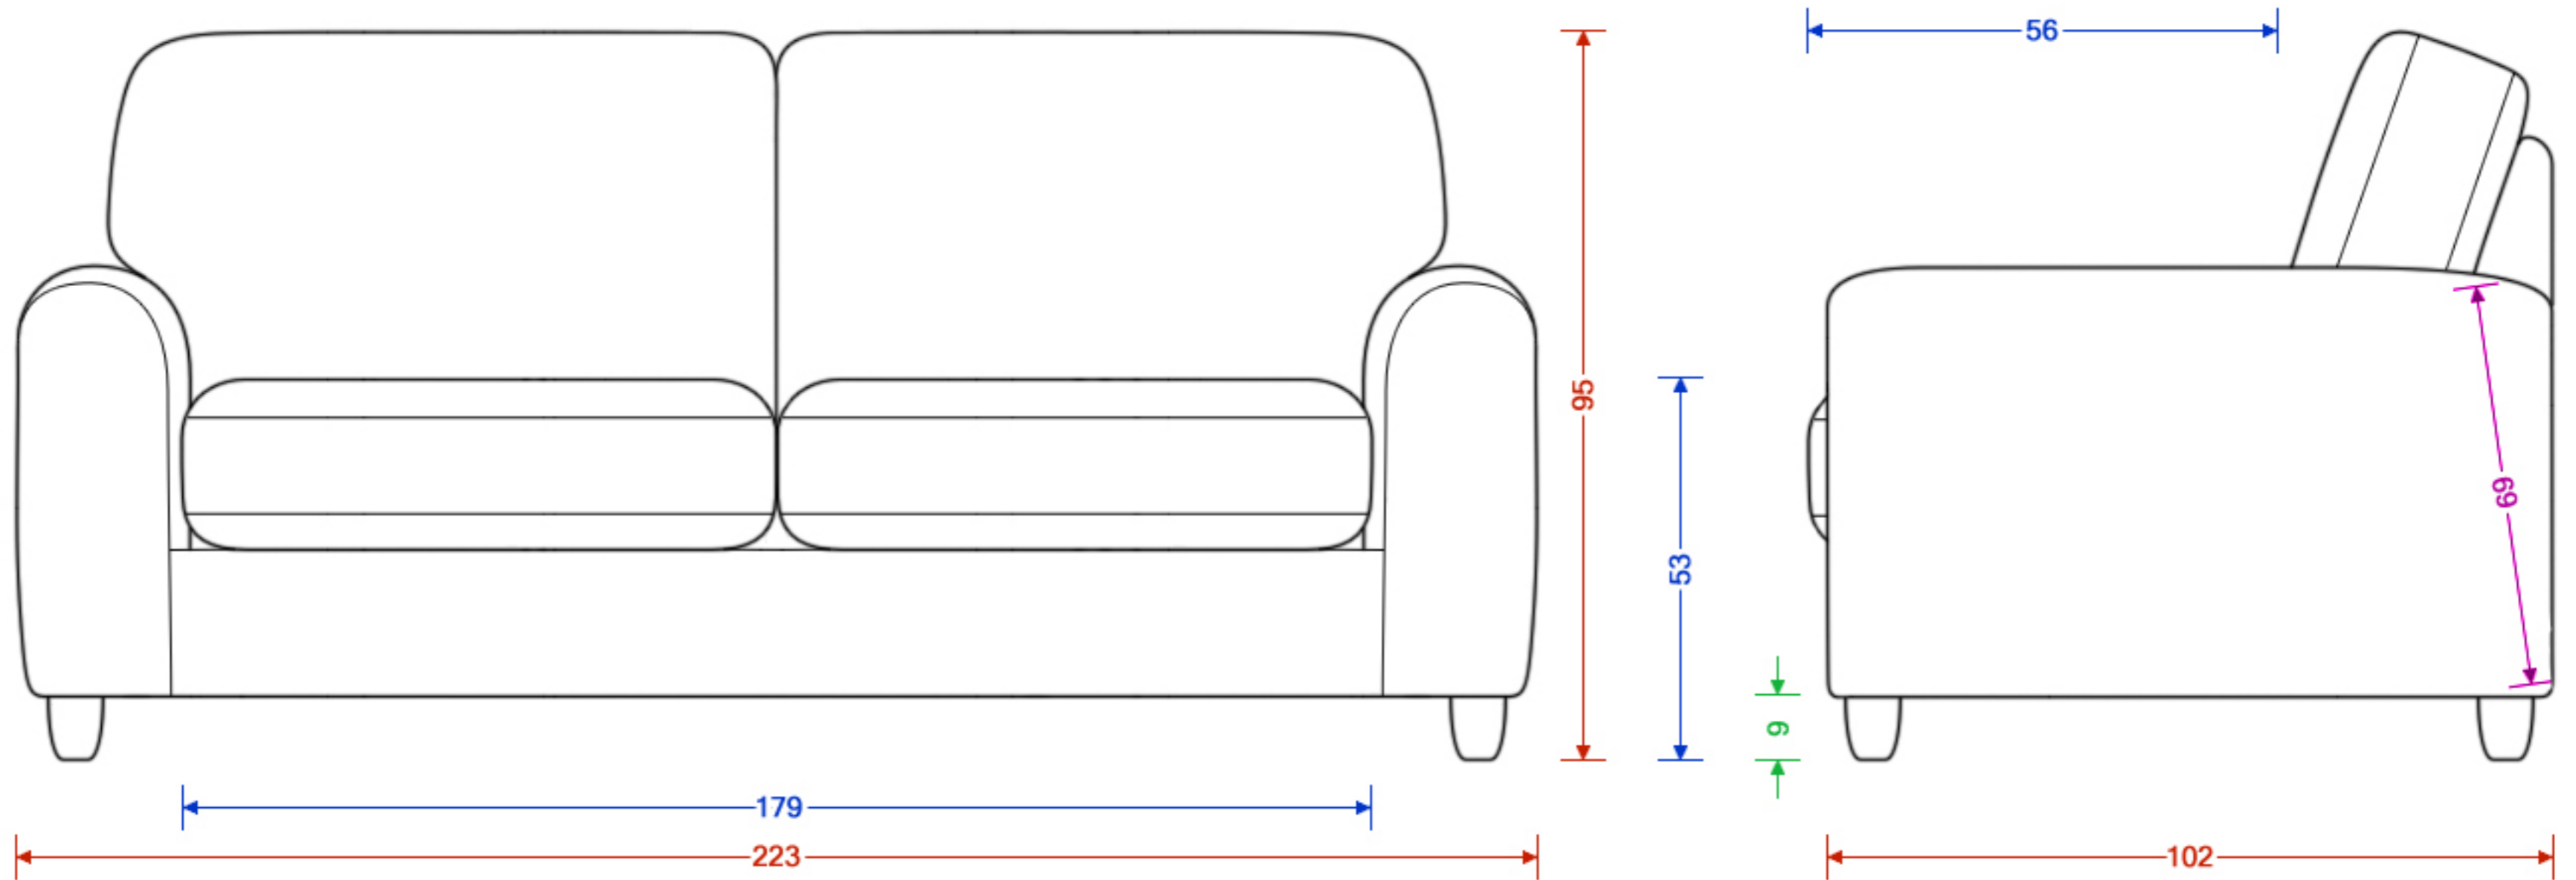

## Abbey Armchair

Please note the image is not representative of the shape and is for illustrating dimensions only. Dimensions are accurate to within 2cm.

H x W x D  
 Seat H x W x D  
 Foot Height  
 C Dimension

# Abbey Corner Chaise

Please note the image is not representative of the shape and is for illustrating dimensions only. Left-hand option shown. Dimensions are accurate to within 2cm.

H x W x D  
 Seat H x W x D  
 Foot Height  
 Length  
 C Dimension

## Abbey Large Sofa

Please note the image is not representative of the shape and is for illustrating dimensions only. Dimensions are accurate to within 2cm.

H x W x D  
Seat H x W x D  
Foot Height  
C Dimension

## Abbey Love Seat

Please note the image is not representative of the shape and is for illustrating dimensions only. Dimensions are accurate to within 2cm.

H x W x D  
Seat H x W x D  
Foot Height  
C Dimension