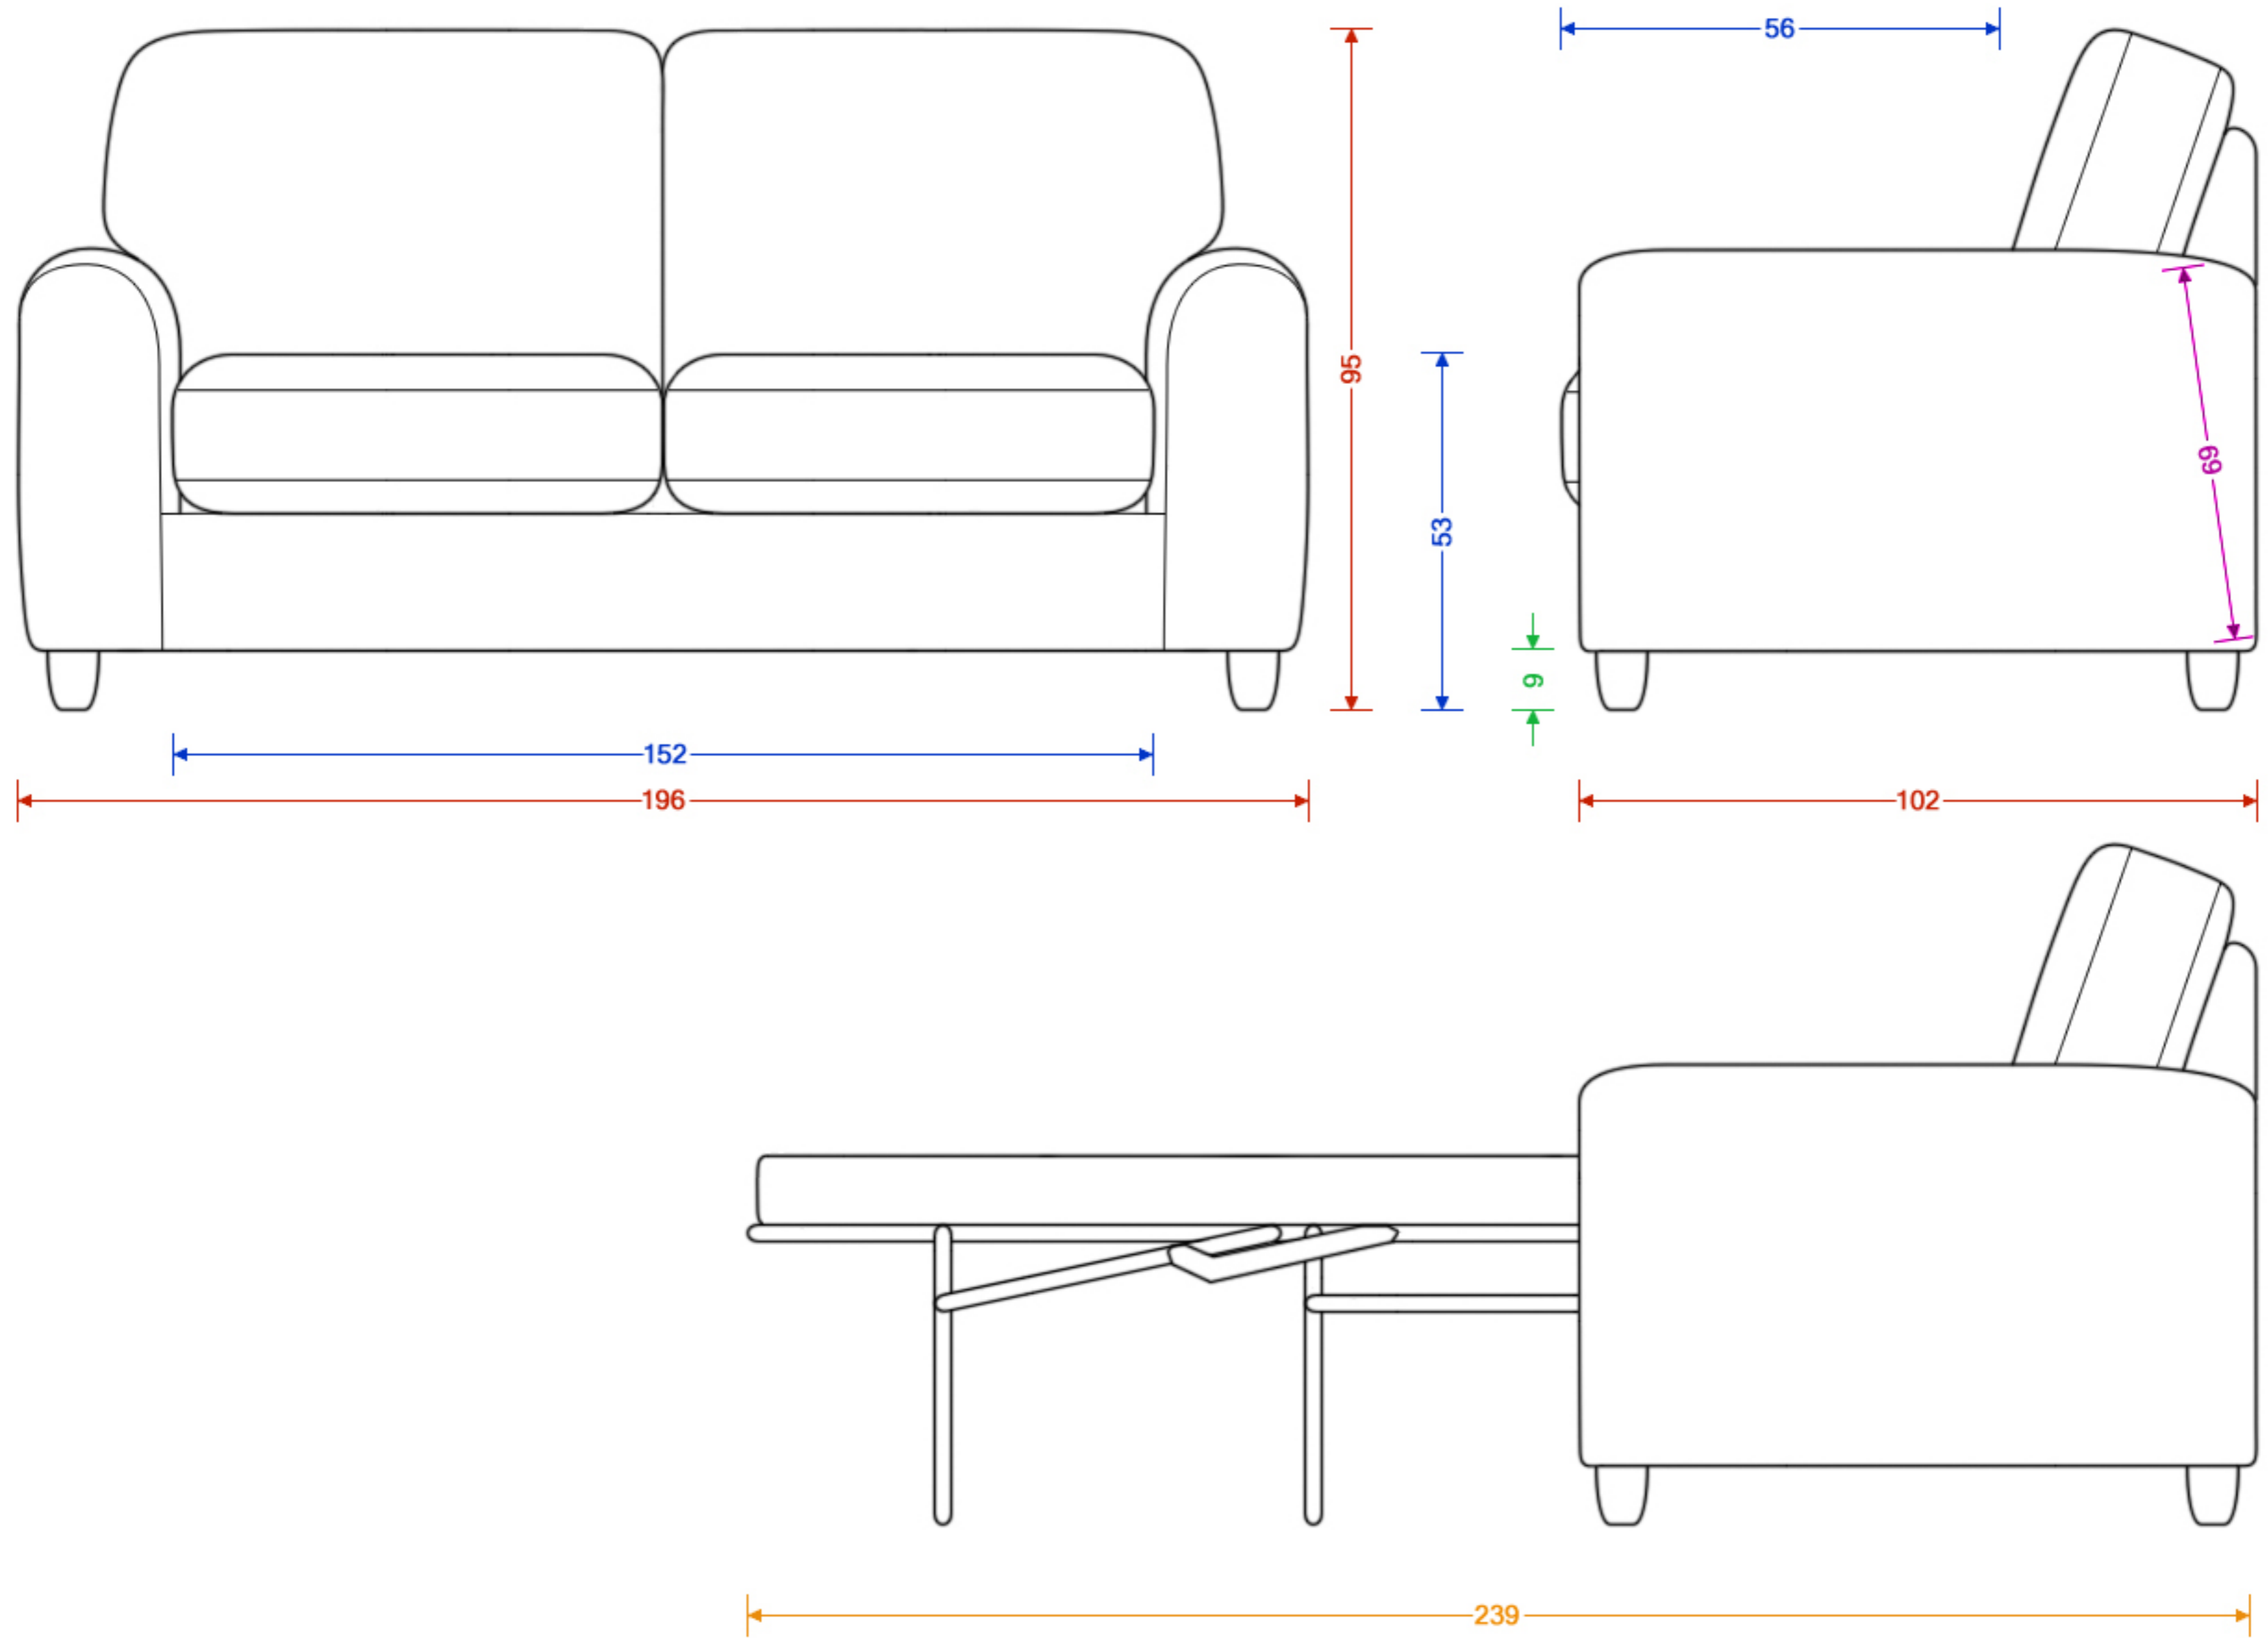

## Abbey Medium Sofa

Please note the image is not representative of the shape and is for illustrating dimensions only. Dimensions are accurate to within 2cm.

H x W x D  
Seat H x W x D  
Foot Height  
C Dimension

## Abbey Petite Sofa

Please note the image is not representative of the shape and is for illustrating dimensions only. Dimensions are accurate to within 2cm.

H x W x D  
Seat H x W x D  
Foot Height  
C Dimension

# Abbey Medium Sofa Bed

Please note the image is not representative of the shape and is for illustrating dimensions only. Dimensions are accurate to within 2cm.

H x W x D  
 Seat H x W x D  
 Foot Height  
 Length  
 C Dimension

# Abbey Manual Recliner

Please note the image is not representative of the shape and is for illustrating dimensions only. Dimensions are accurate to within 2cm.

H x W x D  
 Seat H x W x D  
 Foot Height  
 Length  
 C Dimension