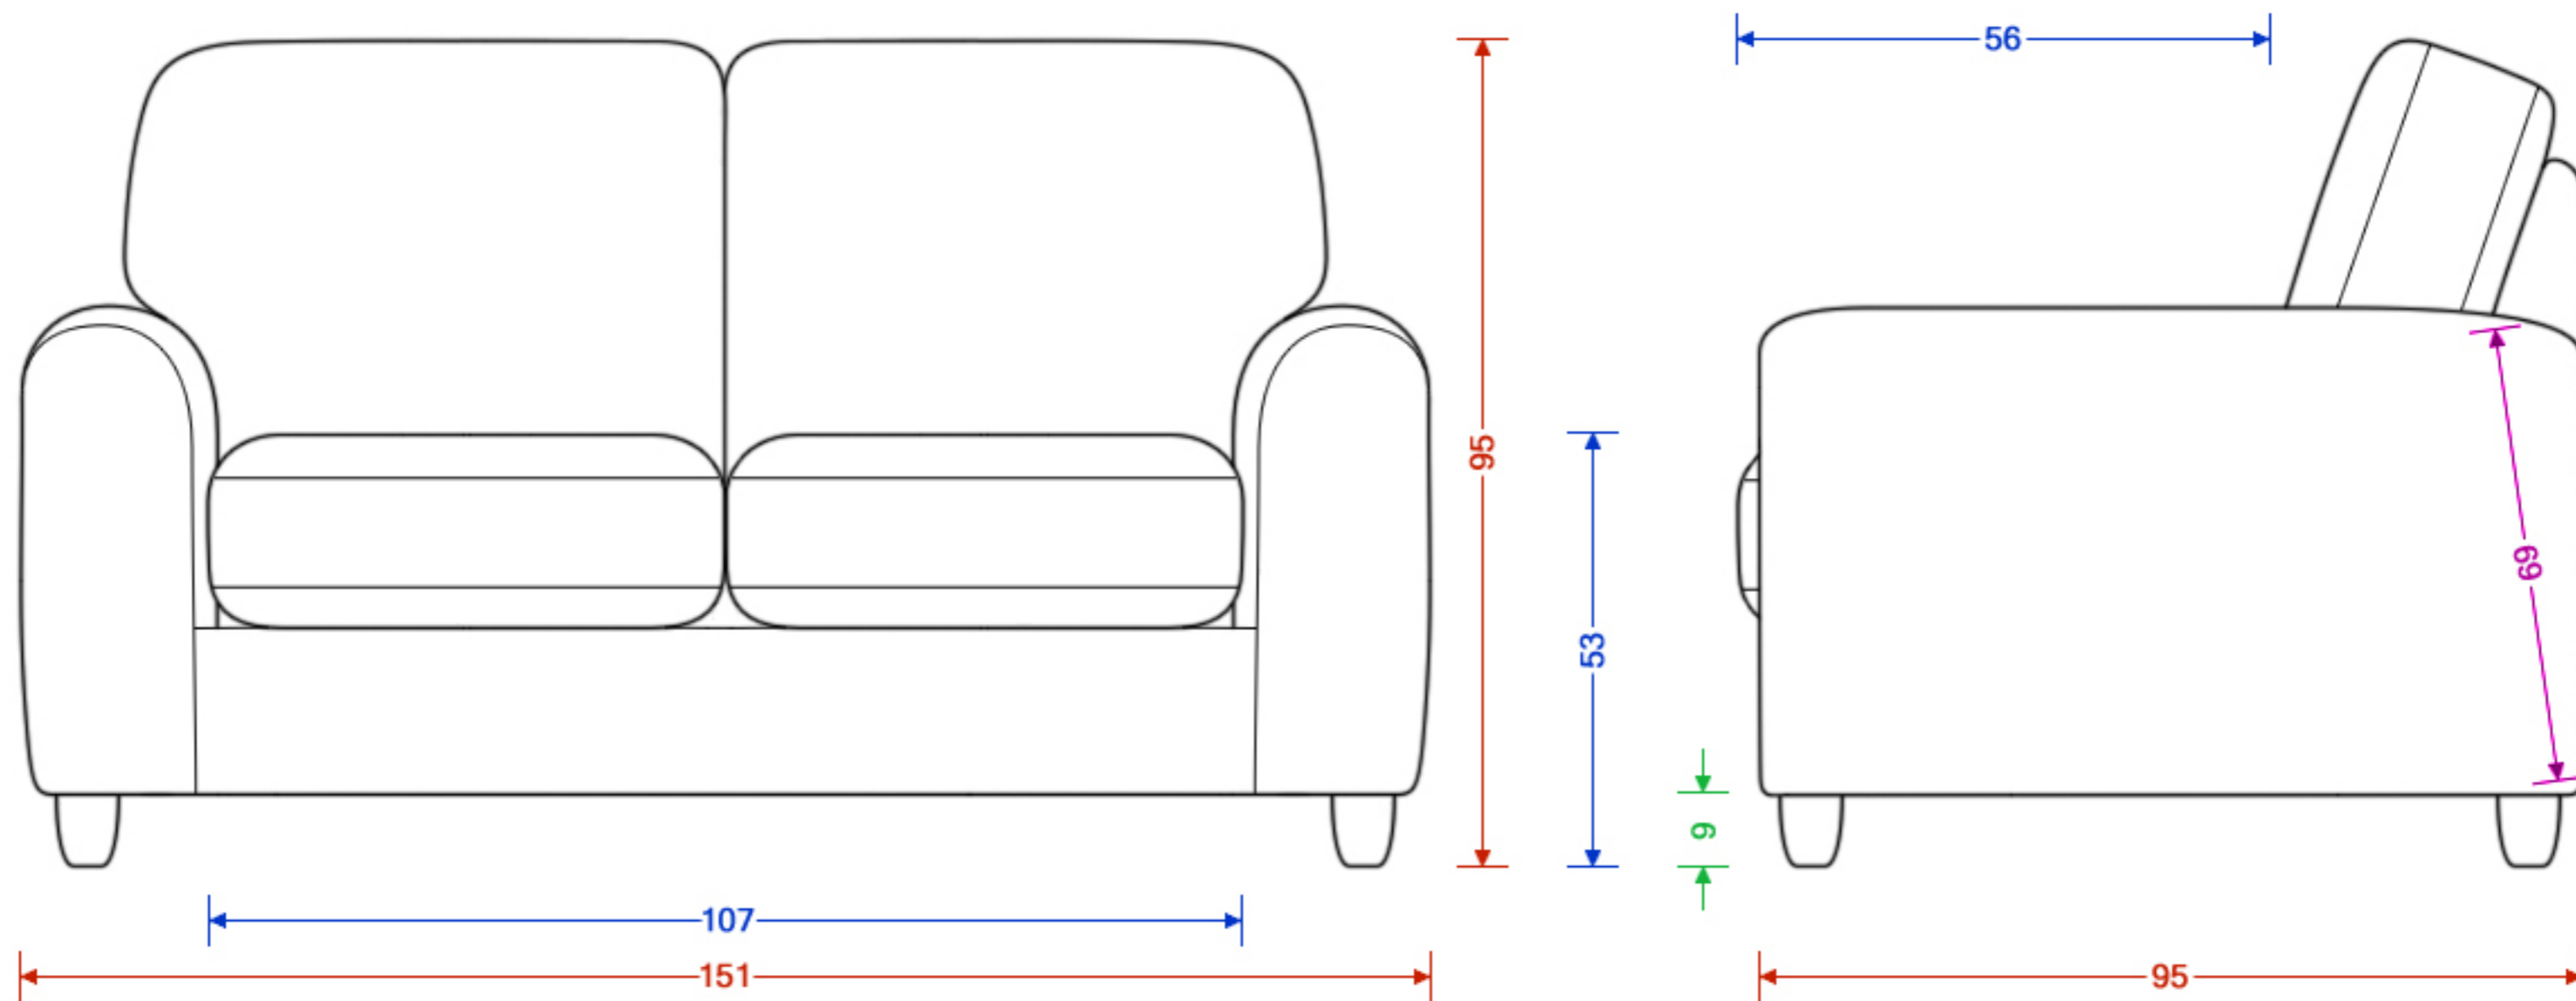

## Abbey Love Seat

Please note the image is not representative of the shape and is for illustrating dimensions only. Dimensions are accurate to within 2cm.

H x W x D  
Seat H x W x D  
Foot Height  
C Dimension

## Abbey Medium Sofa

Please note the image is not representative of the shape and is for illustrating dimensions only. Dimensions are accurate to within 2cm.

H x W x D  
Seat H x W x D  
Foot Height  
C Dimension

## Abbey Petite Sofa

Please note the image is not representative of the shape and is for illustrating dimensions only. Dimensions are accurate to within 2cm.

H x W x D  
Seat H x W x D  
Foot Height  
C Dimension

# Abbey Medium Sofa Bed

Please note the image is not representative of the shape and is for illustrating dimensions only. Dimensions are accurate to within 2cm.

H x W x D  
 Seat H x W x D  
 Foot Height  
 Length  
 C Dimension