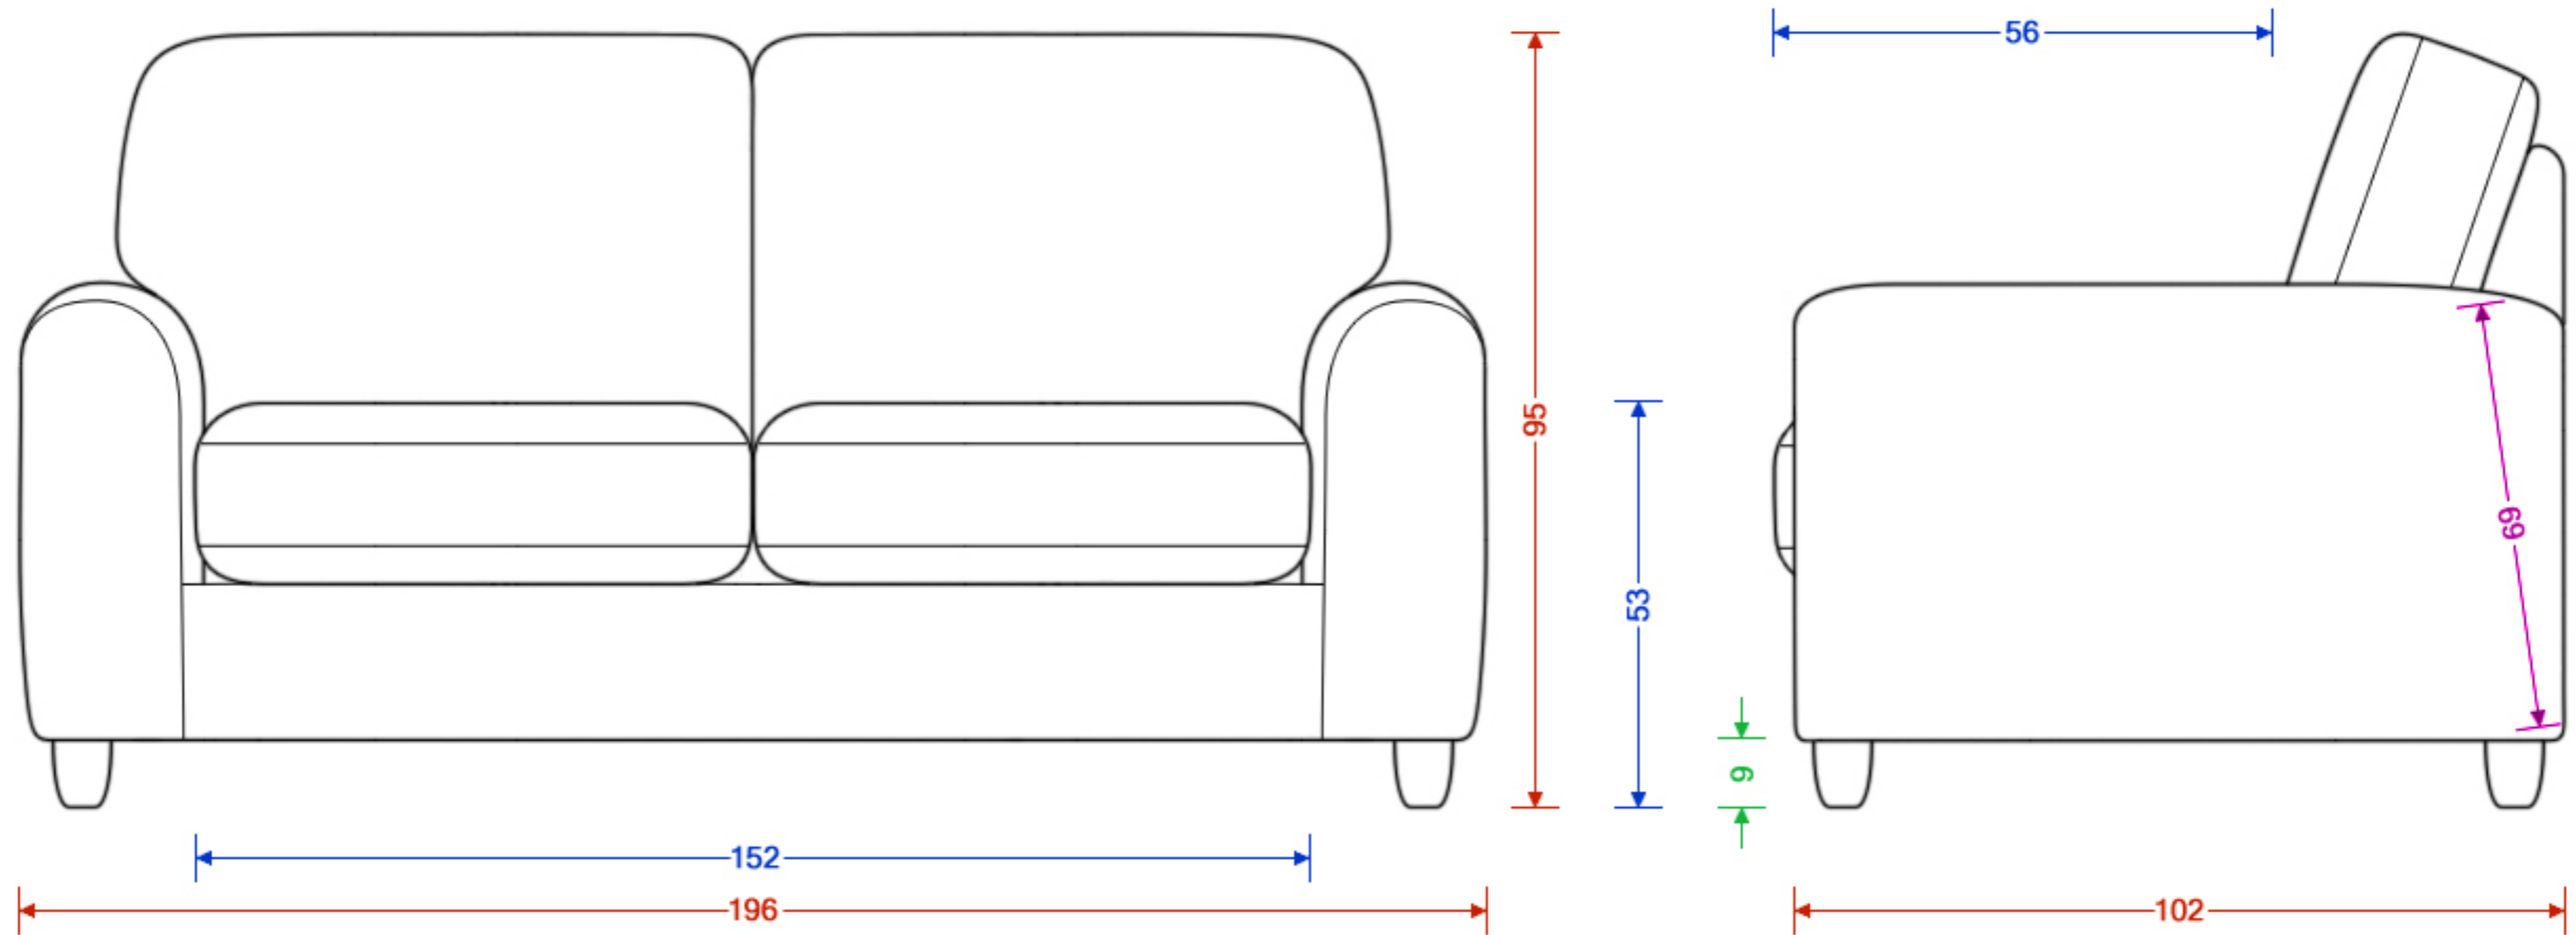

# Abbey Corner Chaise

Please note the image is not representative of the shape and is for illustrating dimensions only. Left-hand option shown. Dimensions are accurate to within 2cm.

H x W x D  
 Seat H x W x D  
 Foot Height  
 Length  
 C Dimension

## Abbey Love Seat

Please note the image is not representative of the shape and is for illustrating dimensions only. Dimensions are accurate to within 2cm.

H x W x D  
Seat H x W x D  
Foot Height  
C Dimension

## Abbey Medium Sofa

Please note the image is not representative of the shape and is for illustrating dimensions only. Dimensions are accurate to within 2cm.

H x W x D  
Seat H x W x D  
Foot Height  
C Dimension

# Abbey Medium Sofa Bed

Please note the image is not representative of the shape and is for illustrating dimensions only. Dimensions are accurate to within 2cm.

H x W x D  
 Seat H x W x D  
 Foot Height  
 Length  
 C Dimension