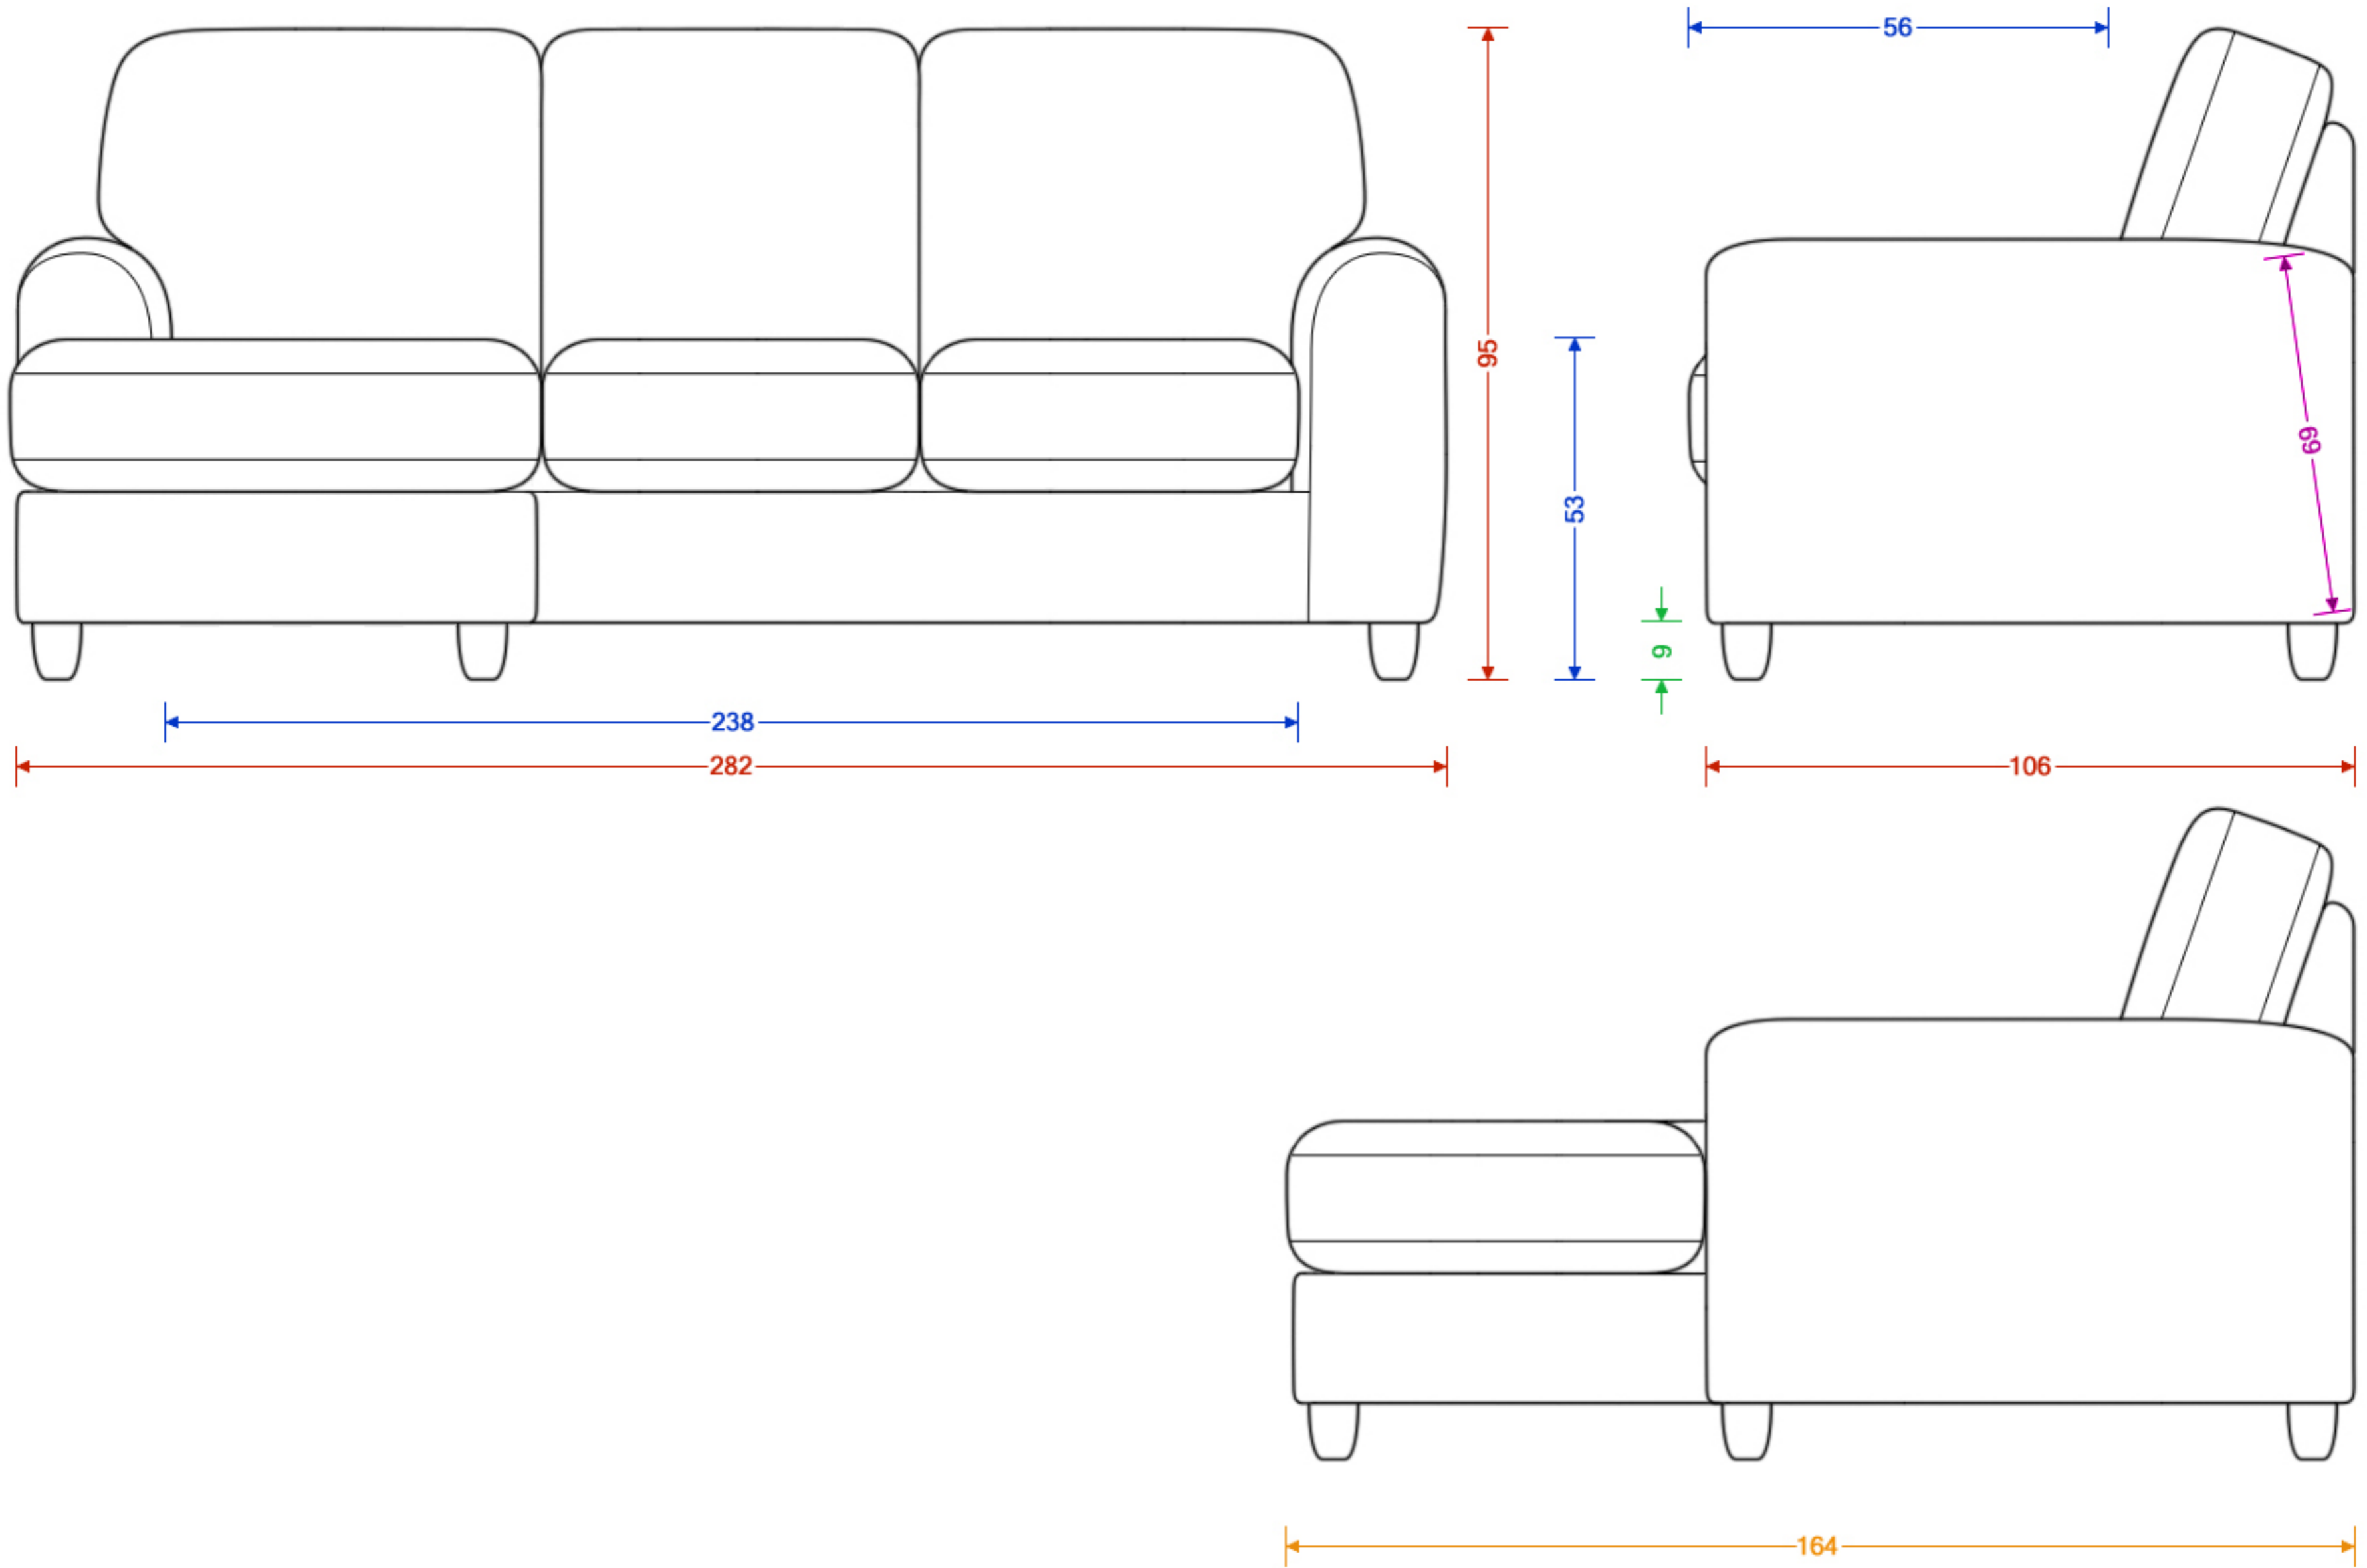

## Abbey Armchair

Please note the image is not representative of the shape and is for illustrating dimensions only. Dimensions are accurate to within 2cm.

H x W x D  
 Seat H x W x D  
 Foot Height  
 C Dimension

# Abbey Corner Chaise

Please note the image is not representative of the shape and is for illustrating dimensions only. Left-hand option shown. Dimensions are accurate to within 2cm.

H x W x D  
 Seat H x W x D  
 Foot Height  
 Length  
 C Dimension

## Abbey Large Sofa

Please note the image is not representative of the shape and is for illustrating dimensions only. Dimensions are accurate to within 2cm.

H x W x D  
Seat H x W x D  
Foot Height  
C Dimension

## Abbey Love Seat

Please note the image is not representative of the shape and is for illustrating dimensions only. Dimensions are accurate to within 2cm.

H x W x D  
Seat H x W x D  
Foot Height  
C Dimension