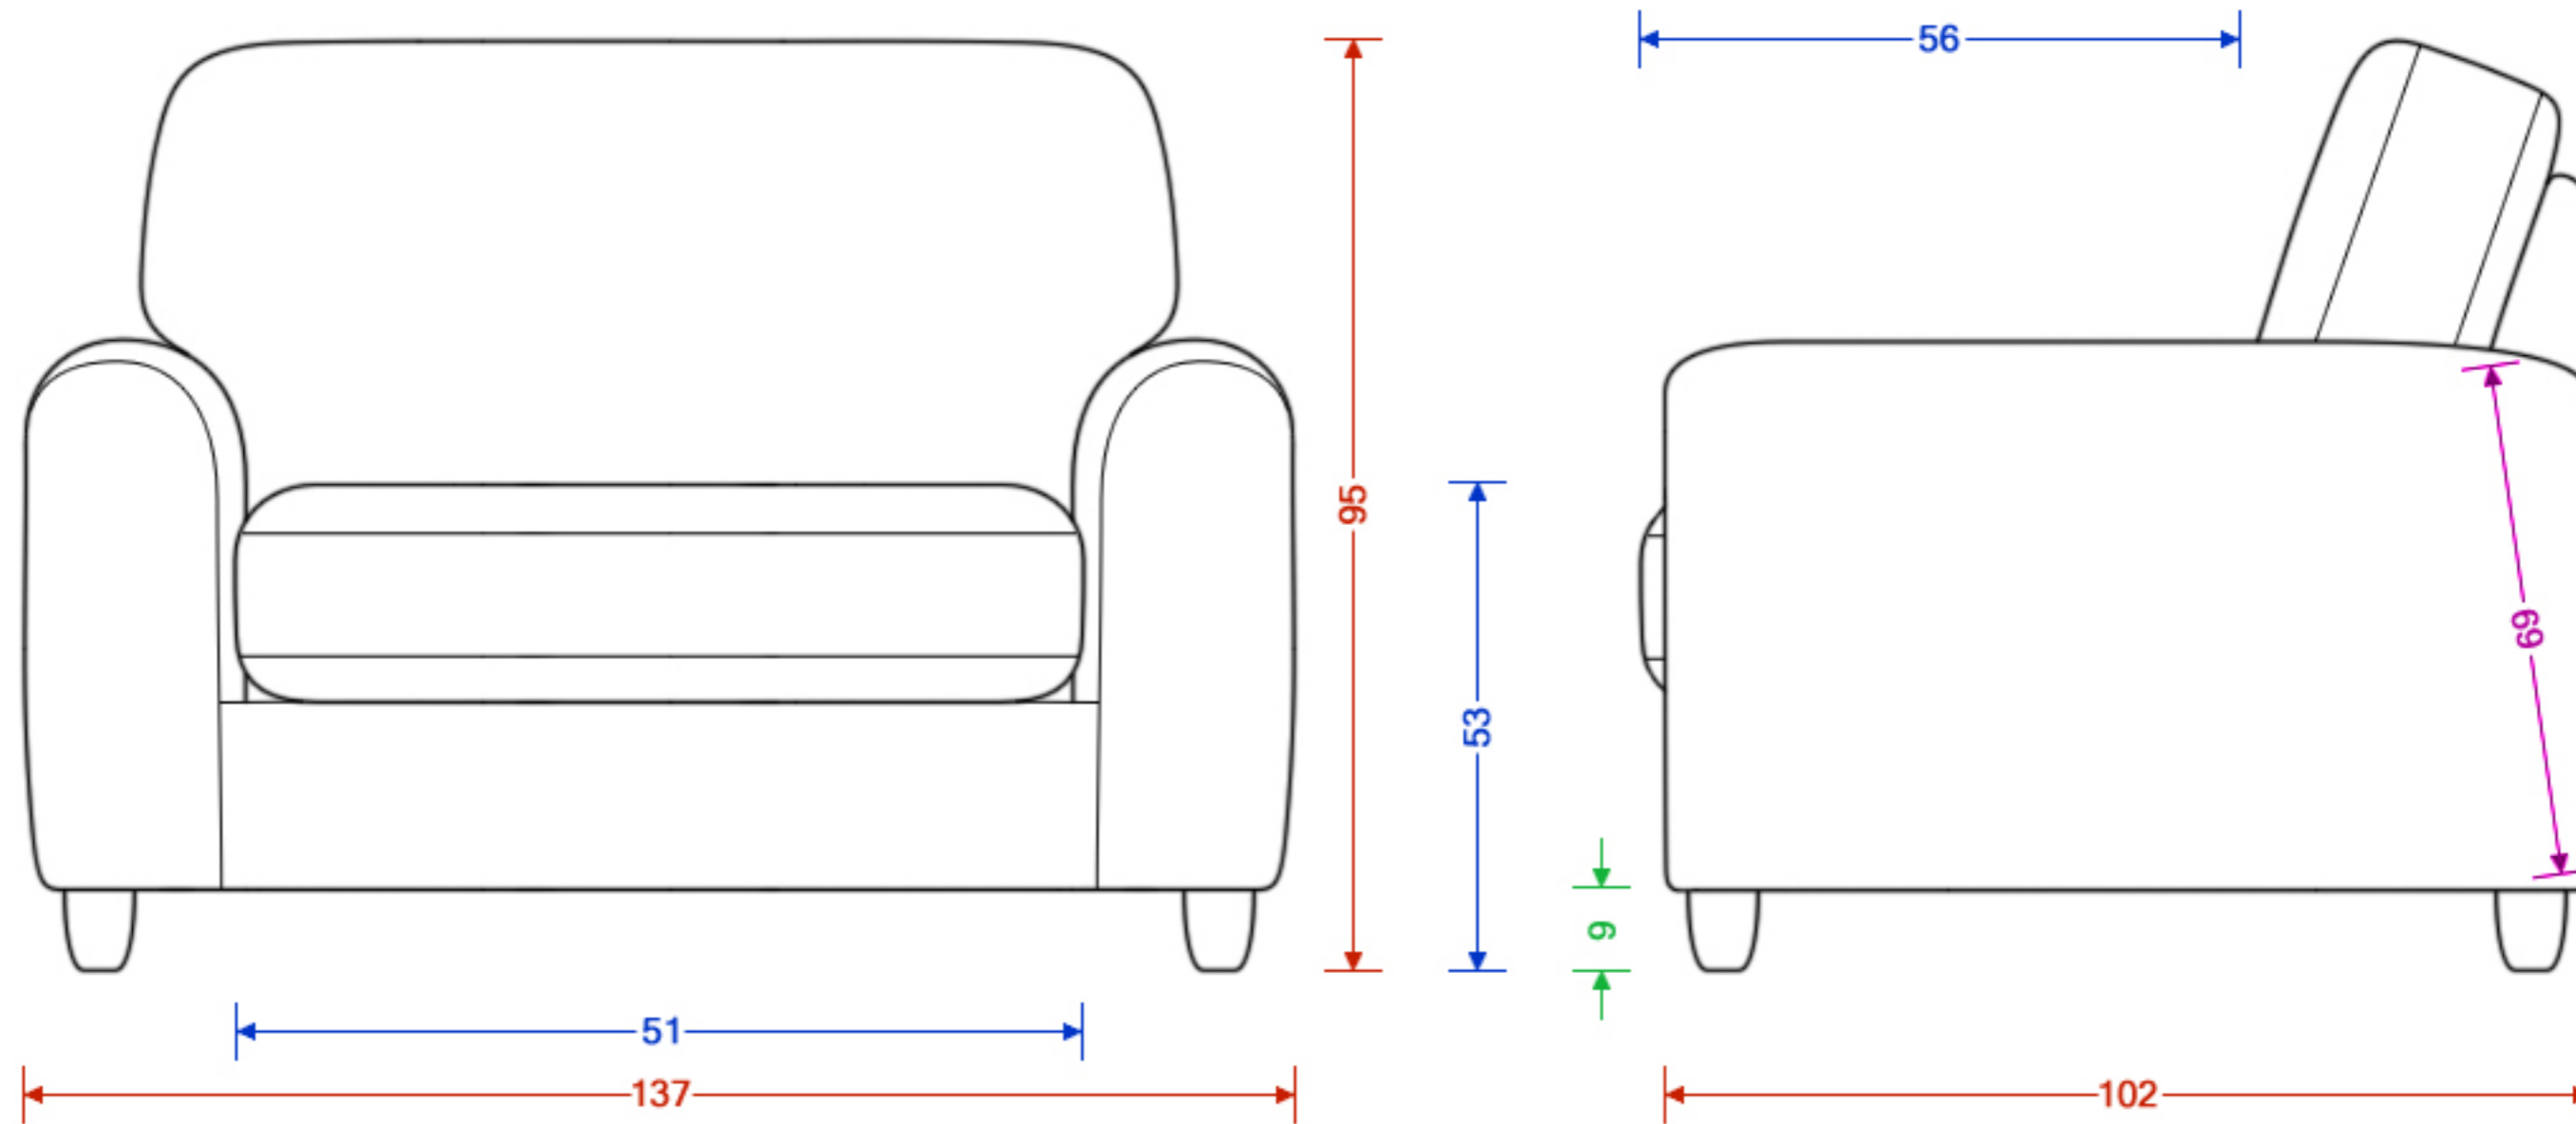

# Abbey Corner Chaise

Please note the image is not representative of the shape and is for illustrating dimensions only. Left-hand option shown. Dimensions are accurate to within 2cm.

H x W x D  
 Seat H x W x D  
 Foot Height  
 Length  
 C Dimension

## Abbey Large Sofa

Please note the image is not representative of the shape and is for illustrating dimensions only. Dimensions are accurate to within 2cm.

H x W x D  
Seat H x W x D  
Foot Height  
C Dimension

## Abbey Love Seat

Please note the image is not representative of the shape and is for illustrating dimensions only. Dimensions are accurate to within 2cm.

H x W x D  
Seat H x W x D  
Foot Height  
C Dimension

## Abbey Medium Sofa

Please note the image is not representative of the shape and is for illustrating dimensions only. Dimensions are accurate to within 2cm.

H x W x D  
Seat H x W x D  
Foot Height  
C Dimension