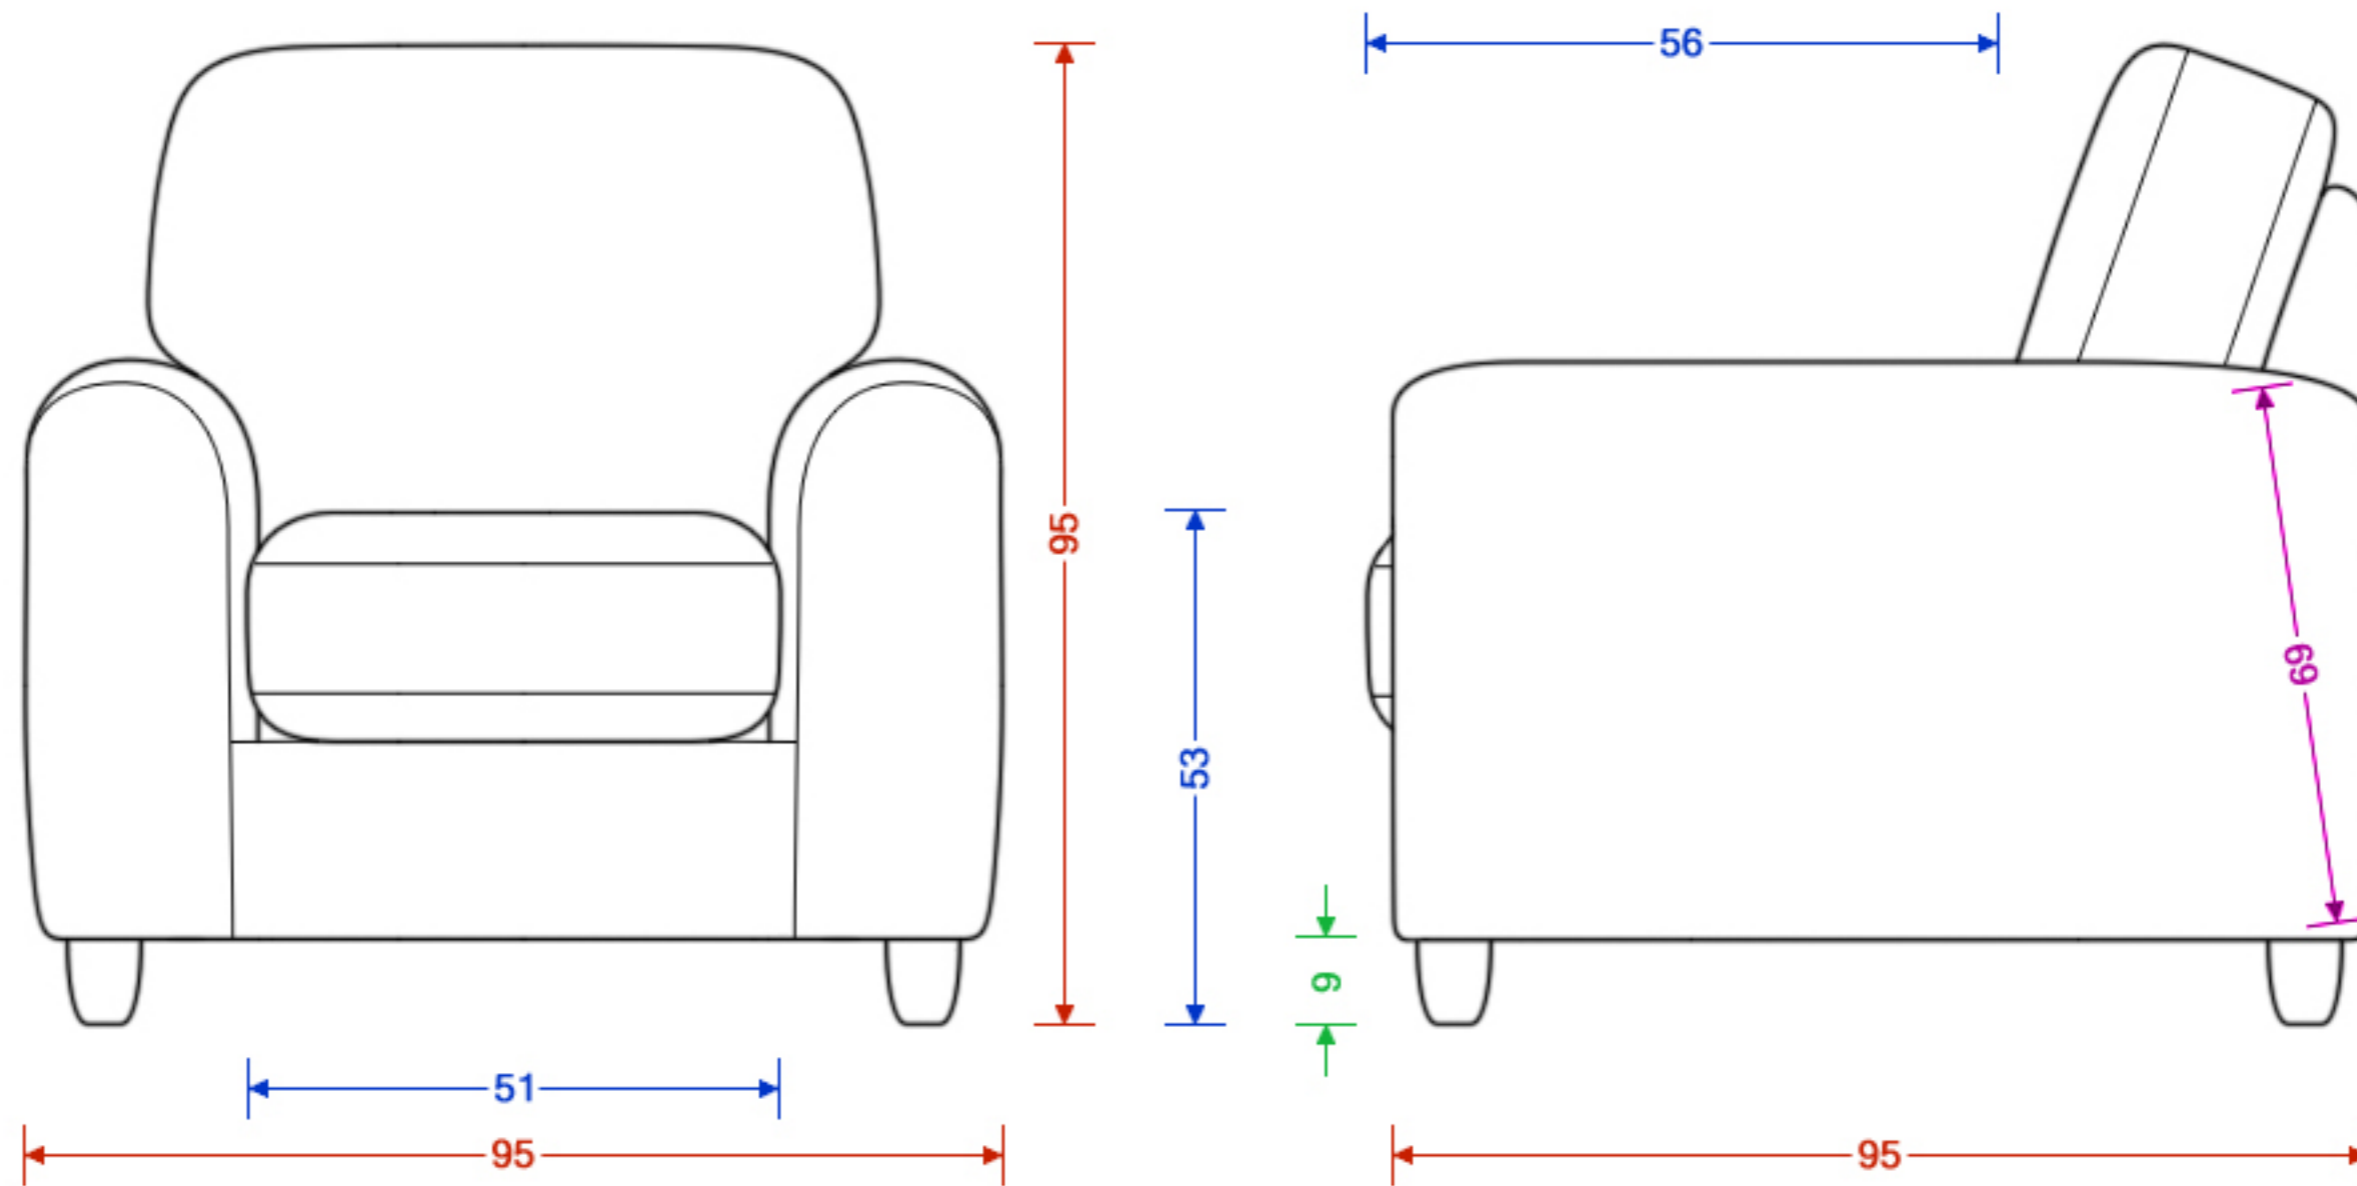

## Abbey Armchair

Please note the image is not representative of the shape and is for illustrating dimensions only. Dimensions are accurate to within 2cm.

H x W x D  
 Seat H x W x D  
 Foot Height  
 C Dimension

# Abbey Corner Chaise

Please note the image is not representative of the shape and is for illustrating dimensions only. Left-hand option shown. Dimensions are accurate to within 2cm.

H x W x D  
 Seat H x W x D  
 Foot Height  
 Length  
 C Dimension

## Abbey Large Sofa

Please note the image is not representative of the shape and is for illustrating dimensions only. Dimensions are accurate to within 2cm.

H x W x D  
Seat H x W x D  
Foot Height  
C Dimension

## Abbey Love Seat

Please note the image is not representative of the shape and is for illustrating dimensions only. Dimensions are accurate to within 2cm.

H x W x D  
Seat H x W x D  
Foot Height  
C Dimension