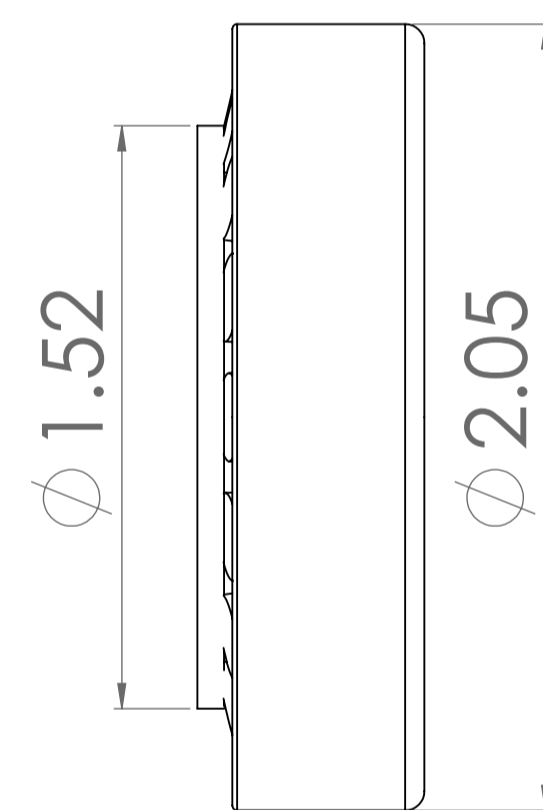

B0071AWR4Y

TOP

SIDE

FRONT

ITEM NAME:  
TIMKEN 07100 TAPERED ROLLER BEARING INNER RACE  
ASSEMBLY CONE, STEEL, INCH, 1.0000" INNER DIAMETER,  
0.561" CONE WIDTH

ASIN :  
**B0071AWR4Y**

MATERIAL :  
**STEEL**

# UNLESS OTHERWISE SPECIFIED  
DIMENSIONS ARE IN INCHES  
# INFORMATION IN THIS DRAWING IS PROVIDED FOR  
REFERENCE ONLY

<http://www.amazonsupply.com>  
Amazon Supply, An Amazon Company

amazon supply