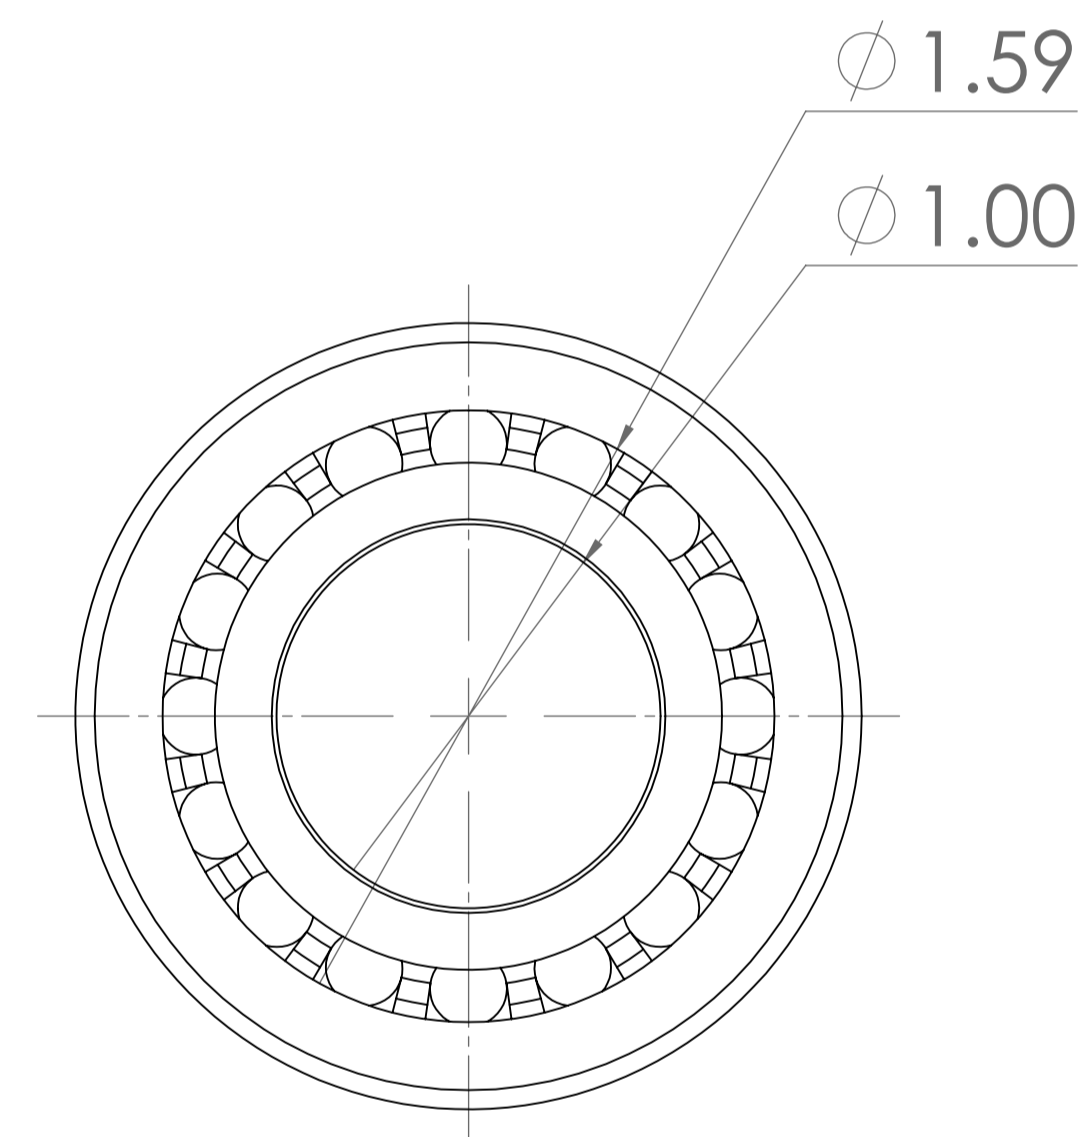

B0071AWR4Y

TOP

SIDE

FRONT

ITEM NAME:  
TIMKEN 07100 TAPERED ROLLER BEARING INNER RACE  
ASSEMBLY CONE, STEEL, INCH, 1.0000" INNER DIAMETER,  
0.561" CONE WIDTH

ASIN :  
**B0071AWR4Y**

MATERIAL :  
**STEEL**