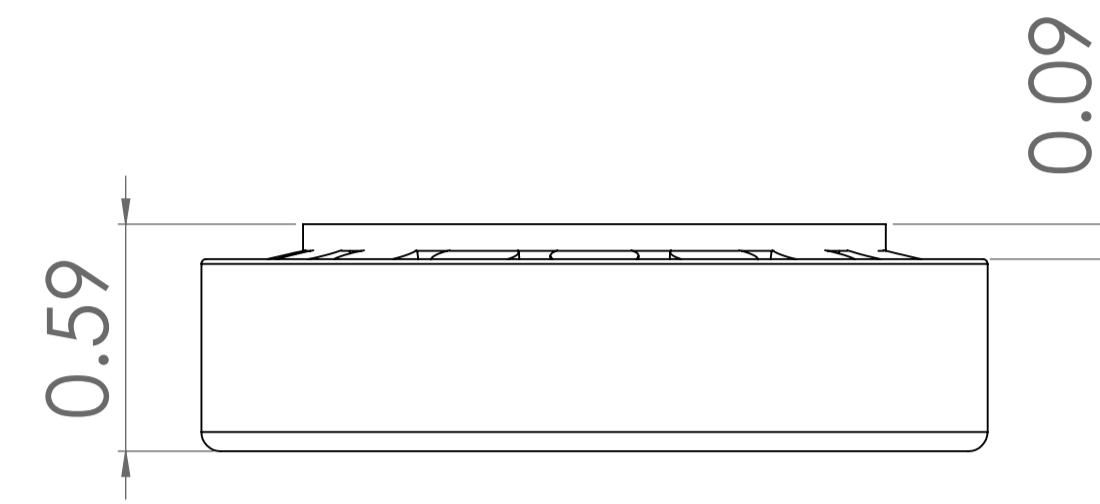

B0071AWR4Y

TOP

SIDE

FRONT

ITEM NAME:  
TIMKEN 07100 TAPERED ROLLER BEARING INNER RACE  
ASSEMBLY CONE, STEEL, INCH, 1.0000" INNER DIAMETER,  
0.561" CONE WIDTH

ASIN :  
**B0071AWR4Y**

MATERIAL :  
**STEEL**