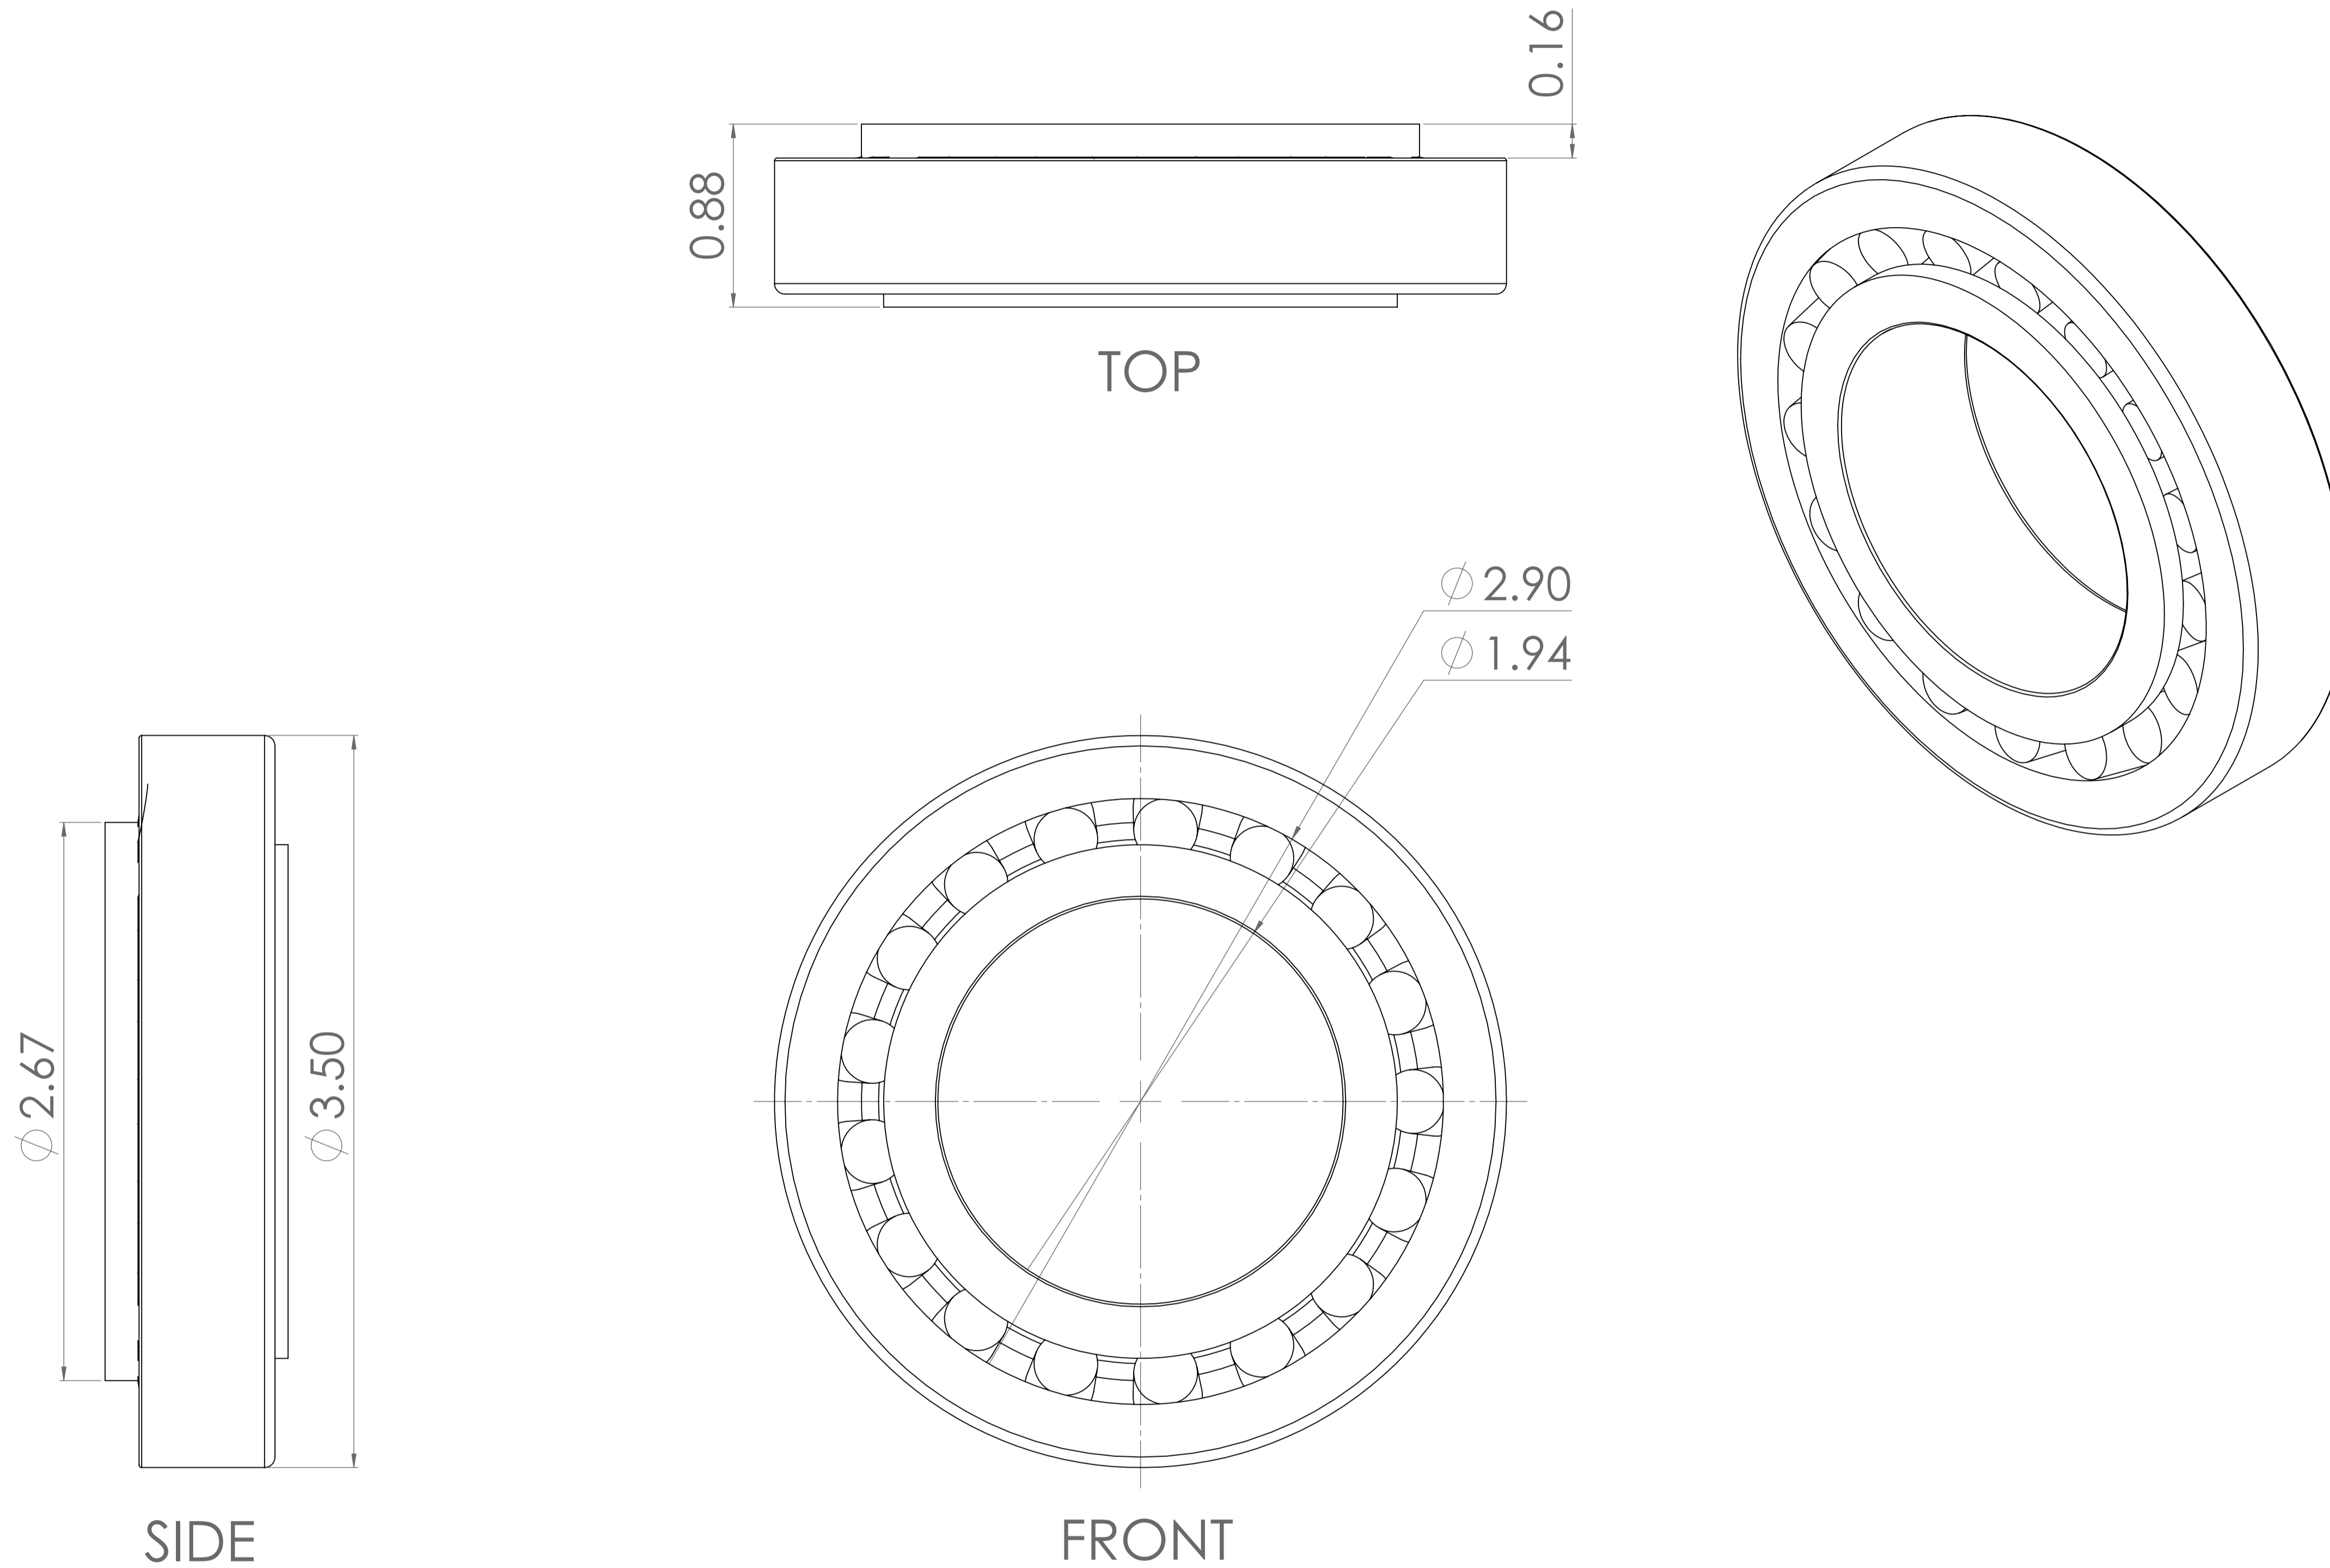

B007A9G2HO

ITEM NAME:  
TIMKEN 365S TAPERED ROLLER BEARING, SINGLE CONE,  
STANDARD TOLERANCE, STRAIGHT BORE, STEEL, INCH,  
1.9375" ID, 0.8750" WIDTH

ASIN :  
**B007A9G2HO**

MATERIAL :  
**STEEL**

BRAND :  
**TIMKEN**

# UNLESS OTHERWISE SPECIFIED  
DIMENSIONS ARE IN INCHES  
# INFORMATION IN THIS DRAWING IS PROVIDED FOR  
REFERENCE ONLY

<http://www.amazonsupply.com>  
Amazon Supply, An Amazon Company

**amazonsupply**