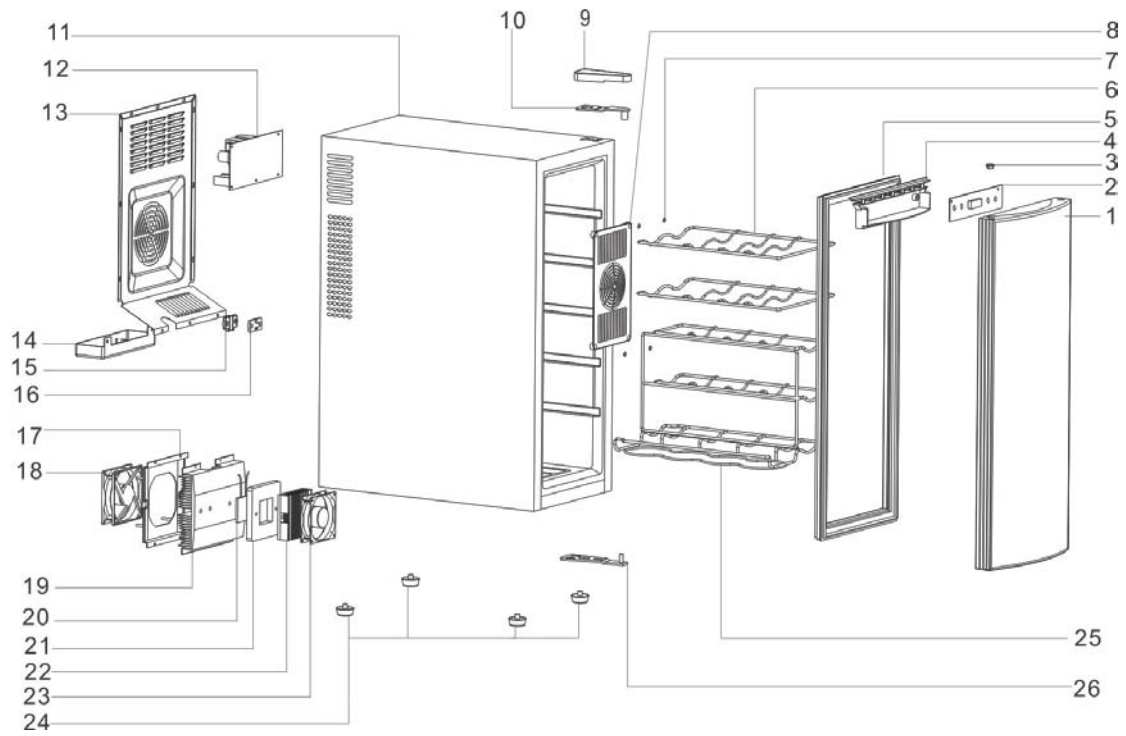

1.2.1 EWC1201 Exploded View

1.2.2 EWC1201 Parts List

Item	Spare parts Name	Quantity(PCS)
1	Curved door	1
2	Control PCB	1
3	Plastic handle cover	1
4	Control PCB cover	1
5	Gasket	1
6	Shelf	3
7	Small plastic cover	4
8	Cold sink fan cover	1
9	Upper hinge cover	1
10	Upper hinge	1
11	Cabinet	1
12	Main PCB	1
13	Back cover	1
14	Water drip tray	1
15	Power cord clip	1
16	Power cord clip base	1
17	Heat sink fan	1
18	Heat sink fan holder	1
19	Aluminum heat sink block	1
20	Cooling module	1
21	EVA Liner	1
22	Aluminum cold sink block	1
23	Cold sink fan	1
24	Legs	4
25	Vertical shelf	1
26	Bottom hinge	1