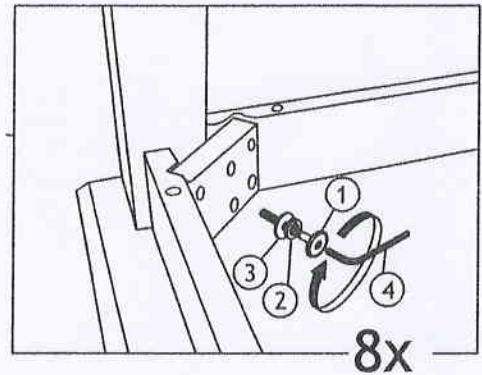

ASSEMBLY INSTRUCTIONS

MODEL: FARMHOUSE BENCH

Read this instruction carefully. Refer hardware and furniture parts list for guidance. Be sure all parts are complete, before assembling. Place all wooden furniture part on a clean and flat soft surface to prevent scratches. Refer steps provided as assembling guide.

PART LIST		
ITEM	DESCRIPTION	QTY
A	Bench Seat With Apron	1 PC
B	Bench Leg	4 PCS

HARDWARE LIST		
ITEM	DESCRIPTION	QTY
1	JCBC Screw M8 x 60mm	8 PCS
2	Spring Washer M8 X 14mm $\frac{5}{16}$	8 PCS
3	Flat Washer M8 X 22mm $\frac{5}{16}$	8 PCS
4	Allen Key M5	1 PC

A

B

STEP 1

ASSEMBLE BENCH LEG TO THE TOP BY USING ITEM 1,2,3&4 .

STEP 2

COMPLETED ASSEMBLY