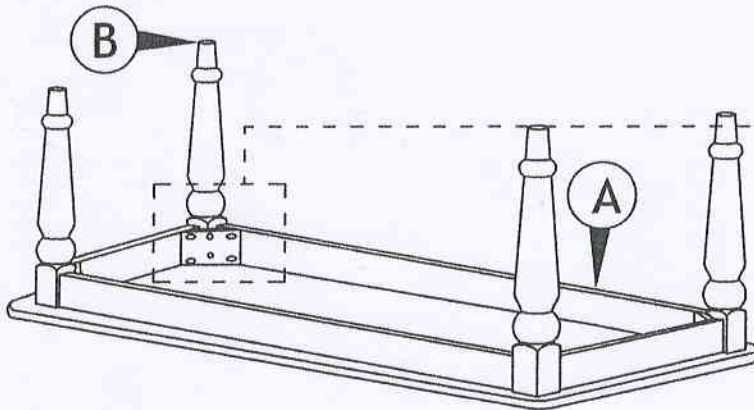

ASSEMBLY INSTRUCTIONS

MODEL: FARMHOUSE BENCH

Read this instruction carefully. Refer hardware and furniture parts list for guidance. Be sure all parts are complete, before assembling. Place all wooden furniture part on a clean and flat soft surface to prevent scratches. Refer steps provided as assembling guide.

PART LIST		
ITEM	DESCRIPTION	QTY
A	Bench Seat With Apron	1 PC
B	Bench Leg	4 PCS

HARDWARE LIST		
ITEM	DESCRIPTION	QTY
1	JCBC Screw M8 x 60mm	8 PCS
2	Spring Washer M8 X 14mm $\frac{5}{16}$	8 PCS
3	Flat Washer M8 X 22mm $\frac{5}{16}$	8 PCS
4	Allen Key M5	1 PC

A

B

STEP 1

ASSEMBLE BENCH LEG TO THE TOP BY USING ITEM 1,2,3&4 .

STEP 2

COMPLETED ASSEMBLY