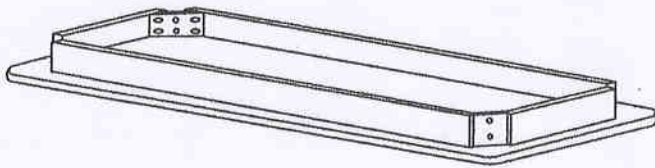

ASSEMBLY INSTRUCTIONS

MODEL: FARMHOUSE BENCH

Read this instruction carefully. Refer hardware and furniture parts list for guidance. Be sure all parts are complete, before assembling. Place all wooden furniture part on a clean and flat soft surface to prevent scratches. Refer steps provided as assembling guide.

PART LIST		
ITEM	DESCRIPTION	QTY
A	Bench Seat With Apron	1 PC
B	Bench Leg	4 PCS

HARDWARE LIST		
ITEM	DESCRIPTION	QTY
1	JCBC Screw M8 x 60mm	8 PCS
2	Spring Washer M8 X 14mm $\frac{5}{16}$	8 PCS
3	Flat Washer M8 X 22mm $\frac{5}{16}$	8 PCS
4	Allen Key M5	1 PC

A