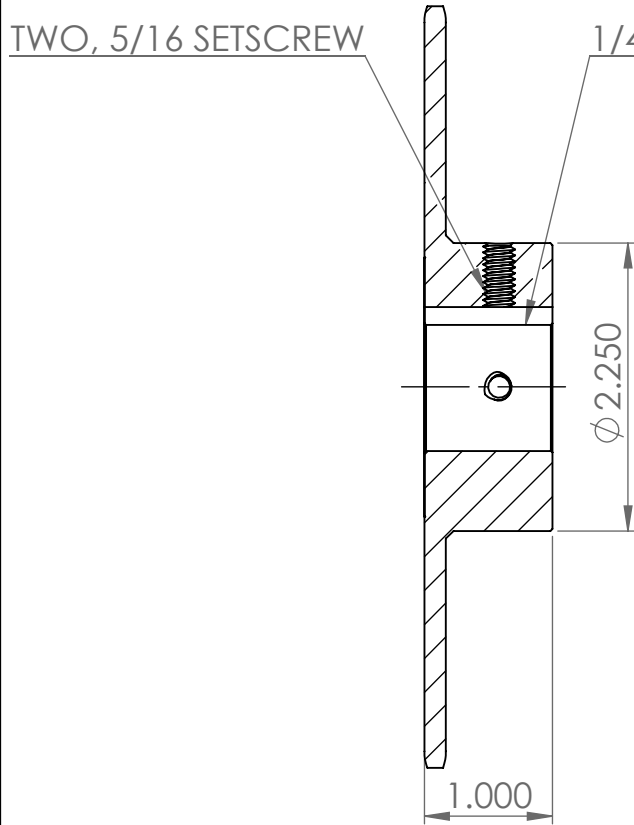

B00887HLS6

ITEM NAME:

Tsubaki 35B48F-1 Finished Bore Sprocket, Single Strand, Type B Hub, Inch, 35 ANSI No., 3/8" Pitch, 48 Teeth, 1" Bore

ASIN :

B00887HLS6

MATERIAL :

-

BRAND :

Tsubaki

UNLESS OTHERWISE SPECIFIED
DIMENSIONS ARE IN INCHES

INFORMATION IN THIS DRAWING IS PROVIDED FOR
REFERENCE ONLY

<http://www.amazonsupply.com>
Amazon Supply, An Amazon Company

amazon supply