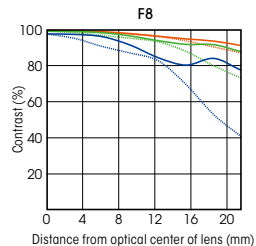

# Sonnar T\* FE 35mm F2.8 ZA

Carl Zeiss Lens

E  
mount

Fixed Focal  
Length

SEL35F28Z

● Aspherical lens

35mm-equivalent  
focal length (APS-C) **52.5 mm**

Max. magnification **0.12 x**

Min. Focus **0.35 m**

Filter diameter **49 mm**  
(Filter dia. Attachable onto  
the supplied hood is  $\varnothing 40.5$ )

Dimensions (Dia x L) **61.5 x 36.5 mm**

Weight (approx.) **120 g**

Spatial frequency	R	T
10 line pairs / mm	— (solid orange)	⋯ (dotted orange)
20 line pairs / mm	— (solid green)	⋯ (dotted green)
40 line pairs / mm	— (solid blue)	⋯ (dotted blue)