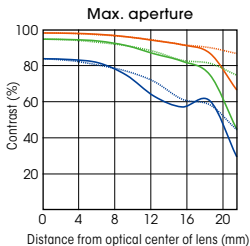

# Sonnar T\* FE 35mm F2.8 ZA

Carl Zeiss Lens

E  
mount

Fixed Focal  
Length

SEL35F28Z

● Aspherical lens

35mm-equivalent  
focal length (APS-C) **52.5 mm**

Max. magnification **0.12 x**

Min. Focus **0.35 m**

Filter diameter **49 mm**  
(Filter dia. Attachable onto  
the supplied hood is  $\varnothing 40.5$ )

Dimensions (Dia x L) **61.5 x 36.5 mm**

Weight (approx.) **120 g**

Spatial frequency	R	T
10 line pairs / mm	— (solid orange)	⋯ (dotted orange)
20 line pairs / mm	— (solid green)	⋯ (dotted green)
40 line pairs / mm	— (solid blue)	⋯ (dotted blue)