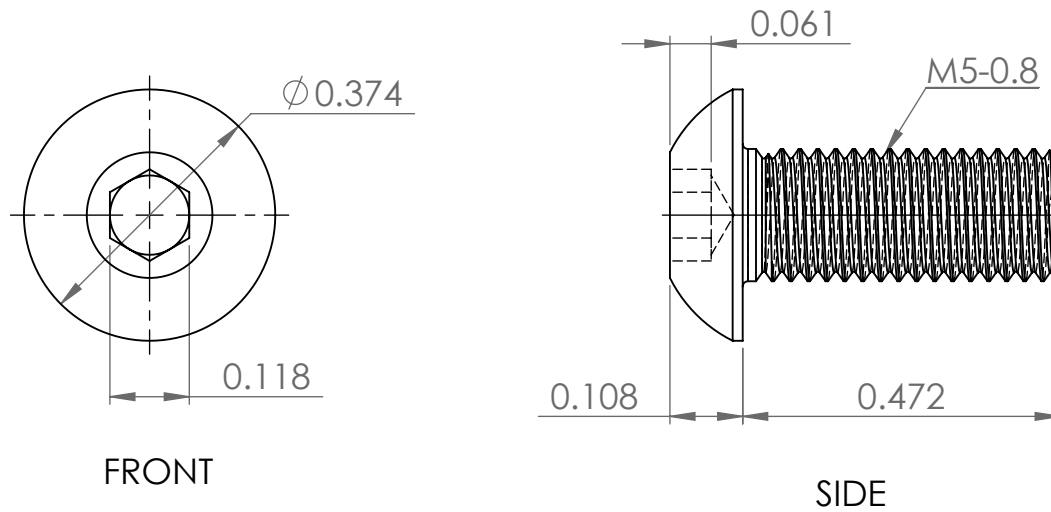

B005DZZPW0

FRONT

SIDE

ITEM NAME:

Class 12.9 Alloy Steel Socket Cap Screw, Black Oxide Finish, Button Head, Internal Hex Drive, Meets ISO 7380, 12mm Length, Fully Threaded, M5-0.8 Metric Fine Threads (Pack of 100)

ASIN :

B005DZZPW0

MATERIAL :

Alloy Steel

BRAND :

Small Parts

UNLESS OTHERWISE SPECIFIED DIMENSIONS ARE IN INCHES

INFORMATION IN THIS DRAWING IS PROVIDED FOR REFERENCE ONLY