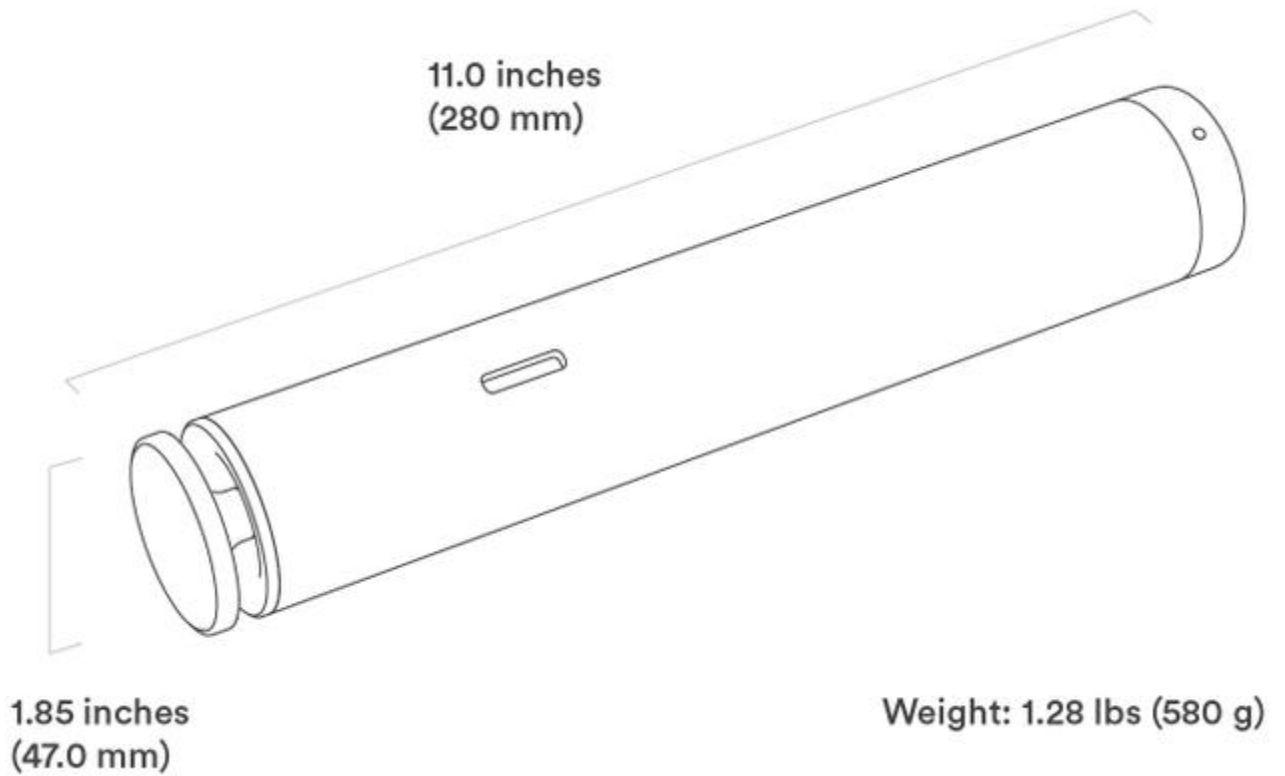

## Joule Specs

---

### Weight and Dimensions

Size 11.0 x 1.85 inches  
Weight 1.28 lbs (580 g)

---

## **Performance**

1100 watts heating power

Temperature accuracy

0.2 °F / 0.1 °C

Maximum water temperature

208 °F (98 °C)

Maximum bath volume

10+ gallons (40+ liters)