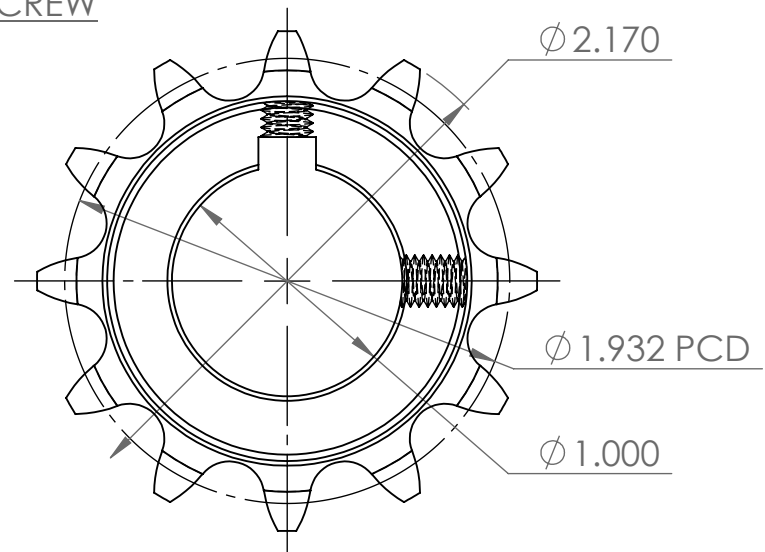

B002KTUKV8

1/4 X 1/8 KEYWAY

TWO, 5/16 SETSCREW

SIDE
(BREAKOUT)

FRONT

ITEM NAME:

Tsubaki 40B12F1HT Finished Bore Sprocket, Single Strand, Type B Hub, Hardened Teeth, Inch, 40 ANSI No., 1/2" Pitch, 12 Teeth, 1" Bore

ASIN :

B002KTUKV8

MATERIAL :

-

BRAND :

Tsubaki

UNLESS OTHERWISE SPECIFIED
DIMENSIONS ARE IN INCHES

INFORMATION IN THIS DRAWING IS PROVIDED FOR
REFERENCE ONLY