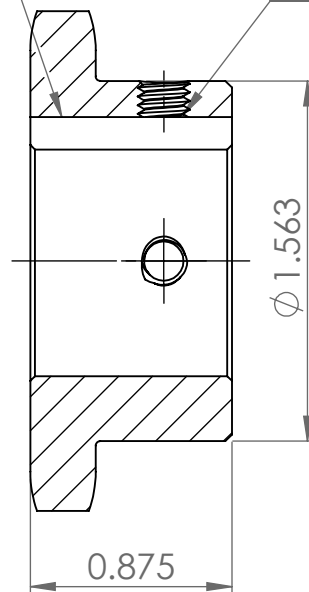

B002KTUKV8

1/4 X 1/8 KEYWAY

TWO, 5/16 SETSCREW

SIDE
(BREAKOUT)

FRONT

ITEM NAME:

Tsubaki 40B12F1HT Finished Bore Sprocket, Single Strand, Type B Hub, Hardened Teeth, Inch, 40 ANSI No., 1/2" Pitch, 12 Teeth, 1" Bore

ASIN :

B002KTUKV8

MATERIAL :

-

BRAND :

Tsubaki

UNLESS OTHERWISE SPECIFIED
DIMENSIONS ARE IN INCHES

INFORMATION IN THIS DRAWING IS PROVIDED FOR
REFERENCE ONLY