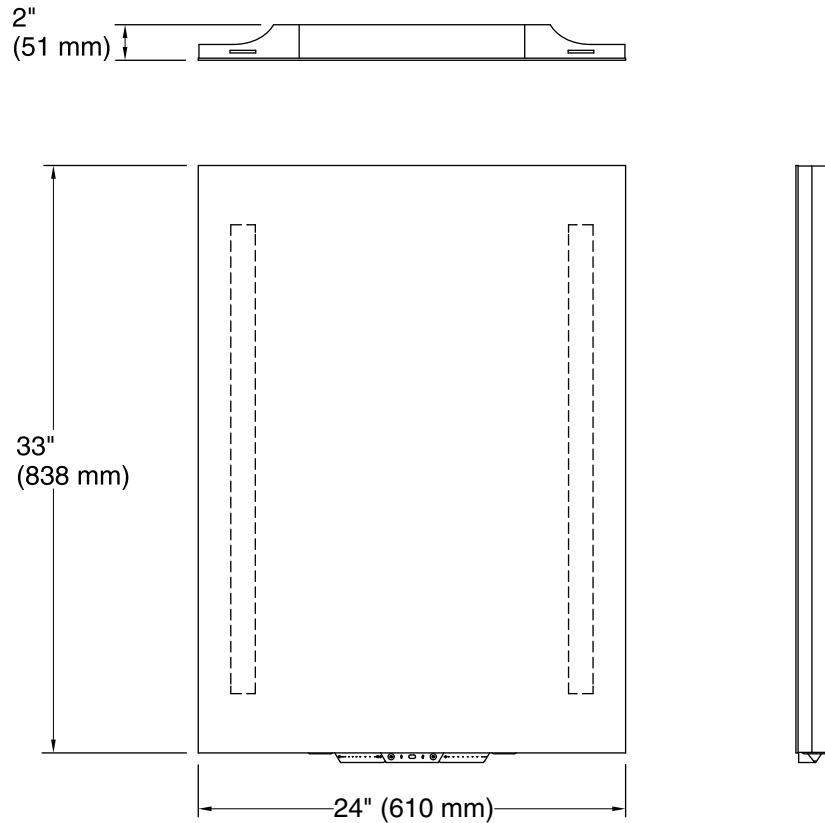

Required Electrical Service

One dedicated circuit required, protected with Class A Ground-Fault Circuit-Interrupter (GFCI). Outside North America, this device may be known as a Residual Current Device (RCD).

Lights: 120 V, 15 A, 60 Hz

Technical Information

All product dimensions are nominal.

Mirror type: Wall-mount

Bluetooth® range: 33 ft (0.8 m)

Bluetooth® version: 4.0

Electrical component rating: Lights: 120 V, 0.3 A, 60 Hz, 36 W

Notes

Install this product according to the installation instructions.

Select the type of fastener based on the wall material. A minimum 20 lb (9.07 kg) load bearing fastener is recommended.

Install the fastener to a stud to avoid possible property and product damage.