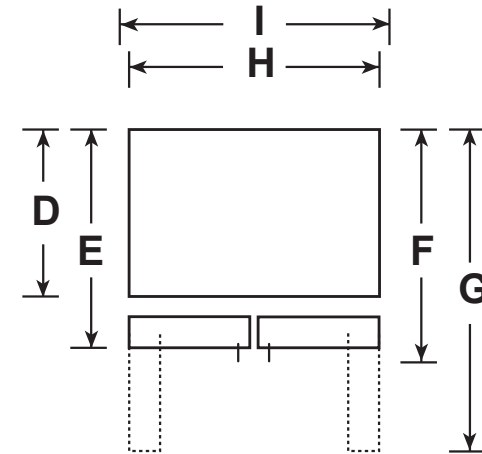

CYE22TSH

GE Café™ Series ENERGY STAR® 22.2 Cu. Ft. Counter-Depth French-Door Refrigerator

DIMENSIONS AND INSTALLATION INFORMATION (IN INCHES)

OVERALL DIMENSIONS	Height to top of door (in.) A	70-1/2
	Height to top of hinge (in.) B	69-7/8
	Height to top of case (in.) C	69
	Case depth without door (in.) D**	24-3/8
	Case depth less door handle (in.) E**	30-1/4*
	Case depth with door handle (in.) F**	31-1/4
	Depth with fresh food door open 90° (in.) G**	43-3/8
	Width (in.) H	35-3/4
	Width with door open 90° inc. door handle (in.) I	44-3/4
AIR CLEARANCES	Each side (in.)	1/8
	Top (in.)	1
	Back (in.)	2

*Includes hot water knob.

**Water hookup fits in back air clearance when calculating installation depth.

For answers to your Monogram, GE Café™ Series, GE Profile™ Series or GE Appliances product questions, visit our website at geappliances.com or call GE Answer Center® Service, 800.626.2000.