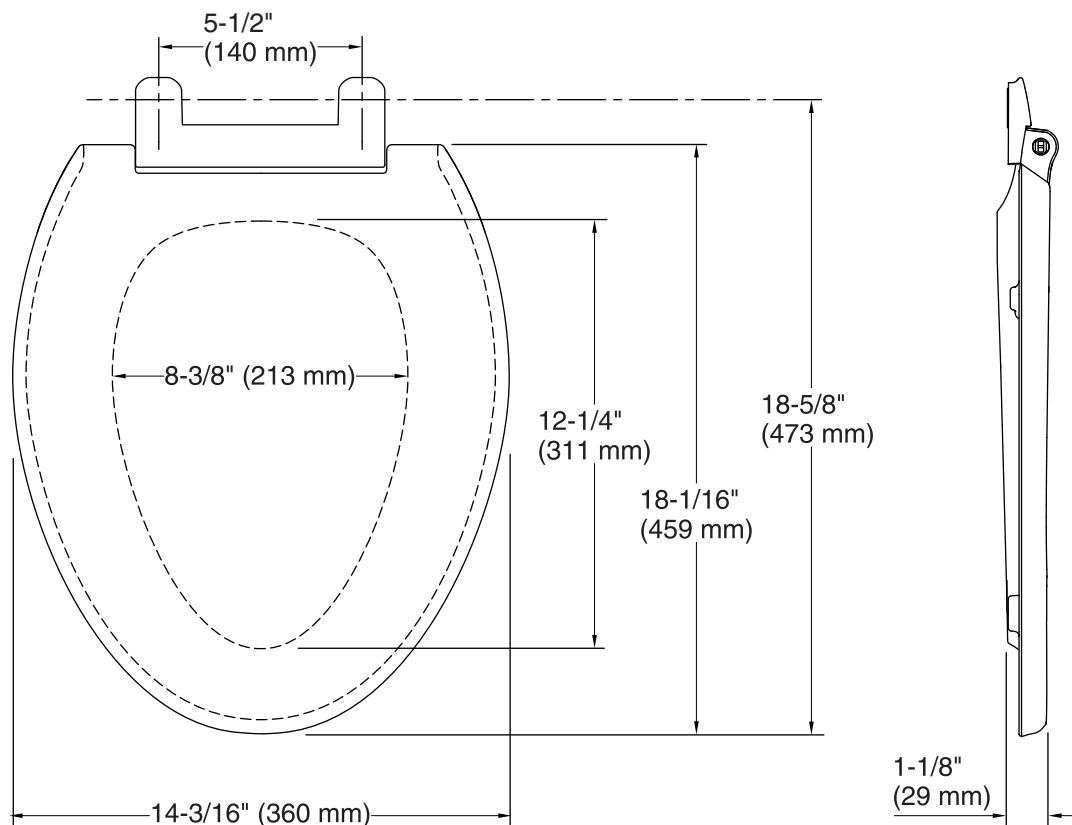

Cachet® Quiet-Close™

Elongated Toilet Seat

K-4636

Features

- Solid polypropylene plastic.
- Elongated closed-front.
- Contoured seat for user comfort.
- Quiet-Close™ lid and ring prevents slamming.
- Quick-Release™ hinge caps snap open and seat pulls forward for removal.
- Quick-Attach™ stainless steel fastener allows for top-mount screwdriver only install.
- Grip-tight bumpers hold seat firmly in place.

THE BOLD LOOK
OF **KOHLER**®

Technical Information

All product dimensions are nominal.

- Seat shape type: Elongated
Seat front type: Closed front
Seat hinge type: Quick-Attach®, Quiet-Close™, Quick-Release™
Seat-mounting holes: 5-1/2" (140 mm)