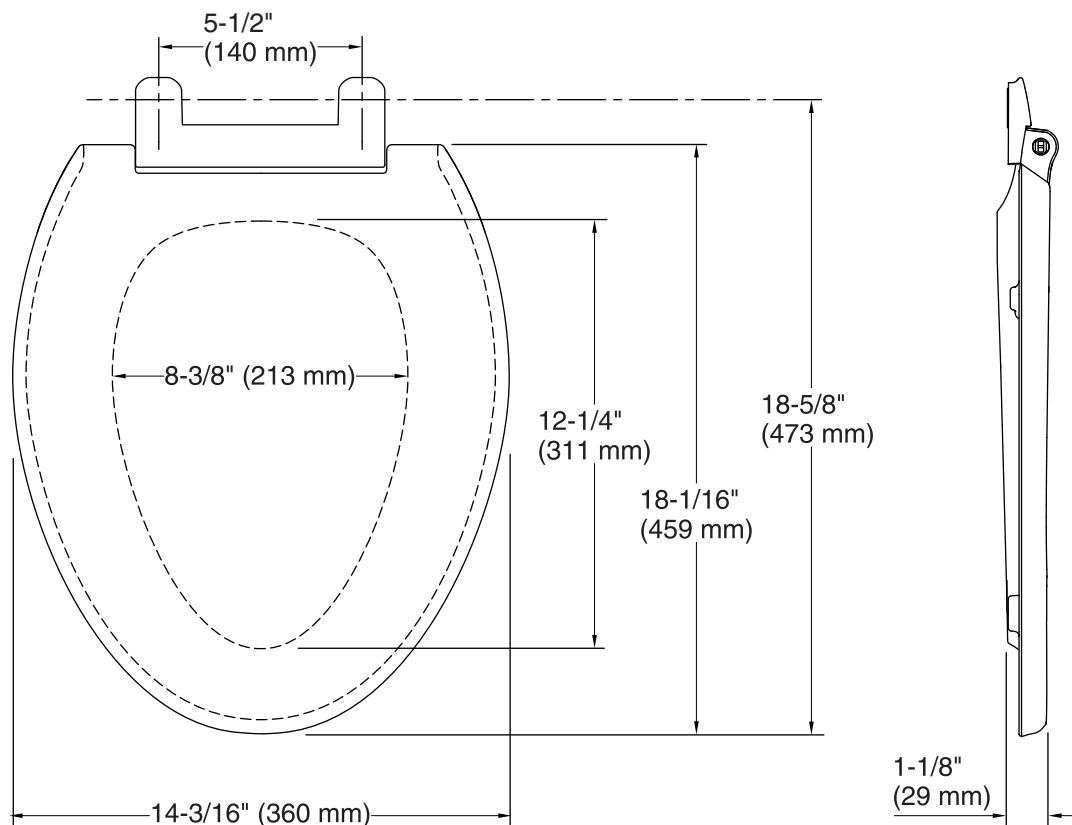

#### Technical Information

All product dimensions are nominal.

- Seat shape type: Elongated
- Seat front type: Closed front
- Seat hinge type: Quick-Attach®, Quiet-Close™, Quick-Release™
- Seat-mounting holes: 5-1/2" (140 mm)