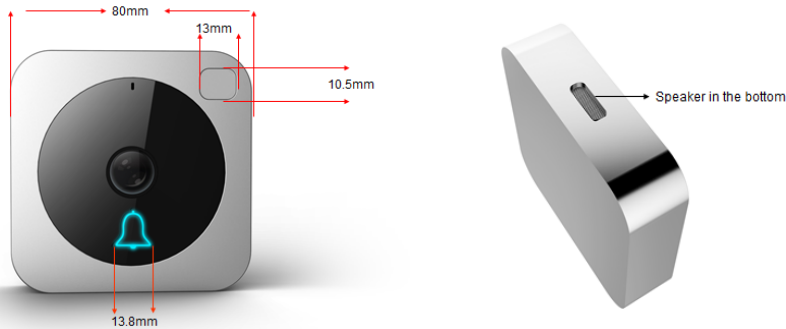

ADD : A501-502, Academy of Aerospace Technology, 10th Kejinan Road, Nanshan District, Shenzhen, China

TEL:+86 755 86227838

FAX:+86 755 86607398

Website: www.netvue.com

SPECIFICATION

AGC:	Automatic
White Balance:	Automatic
Resolution:	HD : 1280 * 720;
BALANCED :	640 * 360;
SMOOTH :	320 * 180; AUTO
Focus:	f = 1.3mm F/N = 2.5
Minimum Illumination:	4Lux@F2.5(Color mode), 2Lux@F2.0(Black mode)
PIR Distance:	3 meters
IR LED:	8 IR LEDs; Infrared distance 5 meters
Field of View:	185° horizontal, 120° vertical
Digital zoom:	Max 8x
Audio:	Full duplex audio, build-in loudspeaker and pickup
Video Streaming:	Output up to 30 frames/sec, Max Bit Rate 2Mbps
User Administration:	By password
Network Protocol:	Support TCP/IP, UDP, DNS Client, SNTP, DHCP, SNMP
Power specification:	AC 8-24V, DC 9-36V
WiFi Protocol:	WiFi/802. 11b/g/n
WiFi Distance:	Outdoor<=100m,indoor<=50m(Open-sided place without interference.Dependent on the environment.)
Network Bandwidth:	DHCP on router, Uplink bandwidth≥512K, Downlink bandwidth≥2M, Wireless bandwidth≥54M
Operating System:	Embedded Linux
Mobile phone system requirement:	iOS : 7.0+ android: 4.2+
Waterproof level:	IP53
Working Temperature:	-20°C ~ +50°C
Working Humidity	≤95% non condensing
Other function:	The unlock function is available