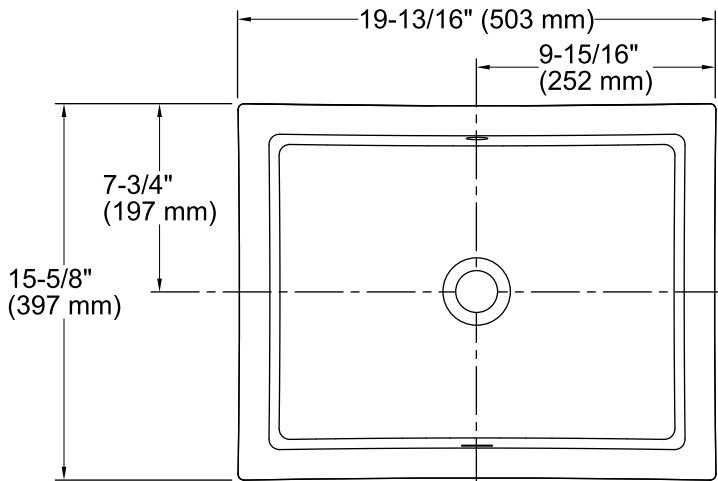

Features

- Vitreous china.
- Under-mount.
- Rectangular basin with contemporary design.
- With overflow.
- No faucet holes; requires wall- or counter-mount faucet.
- 17-1/4" (438 mm) x 13" (330 mm)

Recommended Accessories

Technical Information

All product dimensions are nominal.

Bowl configuration: Single

Installation: Under-mount

Bowl area (Only) Length: 17-1/4" (438 mm)
Width: 13" (330 mm)
Water depth: 3-1/8" (79 mm)

Drain hole: 1-3/4" (44 mm)