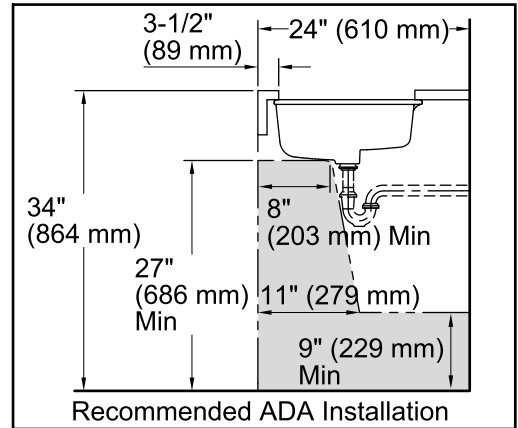

Features

- Vitreous china.
- Under-mount.
- Rectangular basin with contemporary design.
- With overflow.
- No faucet holes; requires wall- or counter-mount faucet.
- 17-1/4" (438 mm) x 13" (330 mm)

Recommended Accessories

K-8998 P-Trap

Components

Additional included component/s: Basin clamp assembly.

ADA

Codes/Standards

ASME A112.19.2/CSA B45.1
ADA
ICC/ANSI A117.1

KOHLER® One-Year Limited Warranty

See website for detailed warranty information.

Technical Information

All product dimensions are nominal.

Bowl configuration: Single

Installation: Under-mount

Bowl area (Only) Length: 17-1/4" (438 mm)
Width: 13" (330 mm)
Water depth: 3-1/8" (79 mm)

Drain hole: 1-3/4" (44 mm)