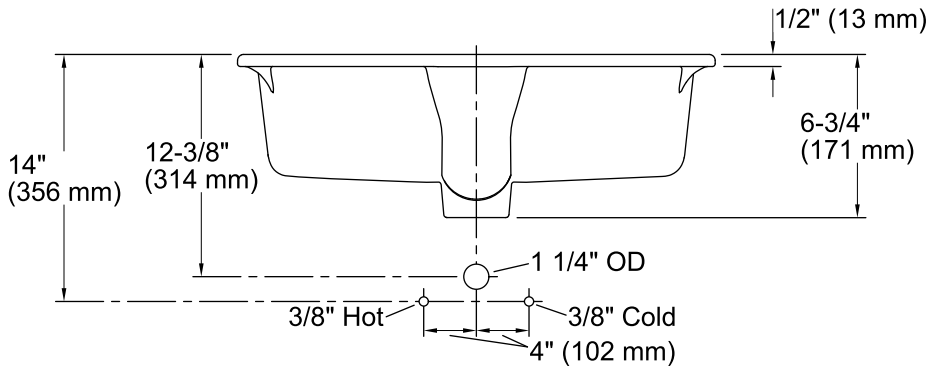

Features

- Vitreous china.
- Under-mount.
- Rectangular basin with contemporary design.
- With overflow.
- No faucet holes; requires wall- or counter-mount faucet.
- 17-1/4" (438 mm) x 13" (330 mm)

Recommended Accessories

Technical Information

All product dimensions are nominal.

Bowl configuration: Single

Installation: Under-mount

Bowl area (Only) Length: 17-1/4" (438 mm)
Width: 13" (330 mm)
Water depth: 3-1/8" (79 mm)

Drain hole: 1-3/4" (44 mm)