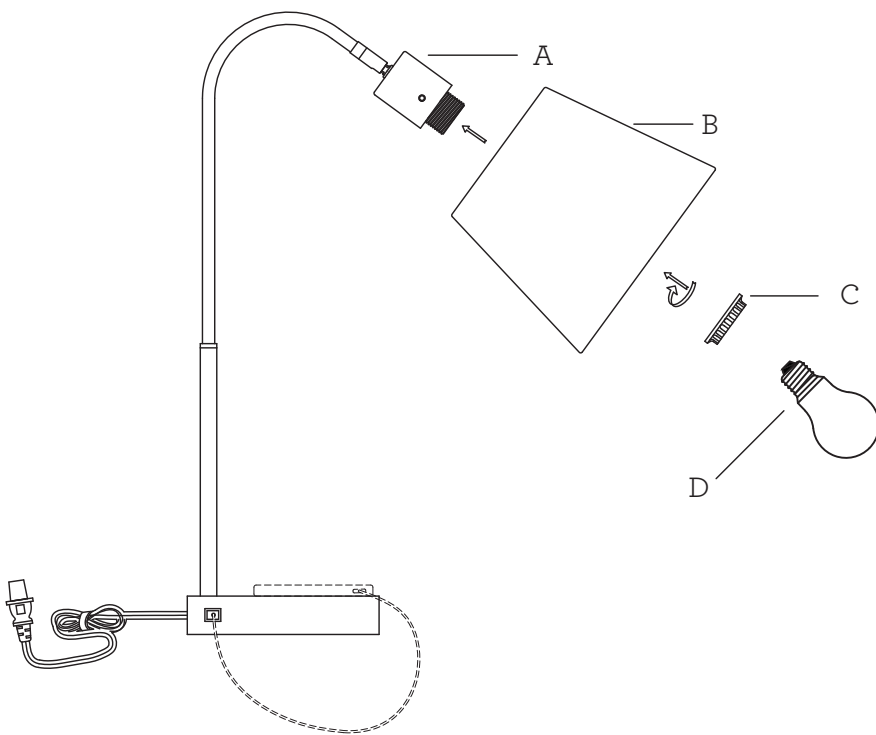

Tray Desk Lamp

ASIN # B073P46SHG

ITEM# AF42728

1. Remove all parts and lay on a flat surface.

2. Set shade (B) onto socket (A) and tighten clockwise with socket ring (C) to secure shade.

3. Set bulb (D) clockwise into socket (A) to tighten .

GENERAL PRODUCT INFORMATION:

This product is suitable for dry locations only.

IMPORTANT SAFETY INSTRUCTIONS:

This portable lamp has a polarized plug (one blade is wider than the other) as a feature to reduce the risk of electric shock. This plug will fit in a polarized outlet only one way. If the plug does not fit fully in the outlet, reverse the plug. If it still does not fit, contact a qualified electrician. Never use with an extension cord unless plug can be fully inserted. **DO NOT ALTER THE PLUG.**

BULB TYPE : (1) 9 watt LED bulb included.