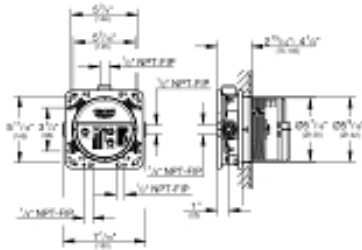

RAPIDO SMARTBOX
Universal Rough-In Box
MODEL # 35601000

Pure Freude
an Wasser

GROHE

Product Description:
RAPIDO SMARTBOX
Universal Rough-In Box

Standard Specification:

- 3 outlets 1/2" Female NPT
- 2 intlets 1/2" Female NPT
- Installation depth 3"-4" (75-105 mm)
- Pre-mounted flushing plug
- Stable built-in box and plaster guard
- Mounting options for solid walls and dry walls
- Trim not included

Applicable Codes & Standards:

- ASME A112.18.1/CSA B125.1

Color:

- 35601000 StarLight Chrome