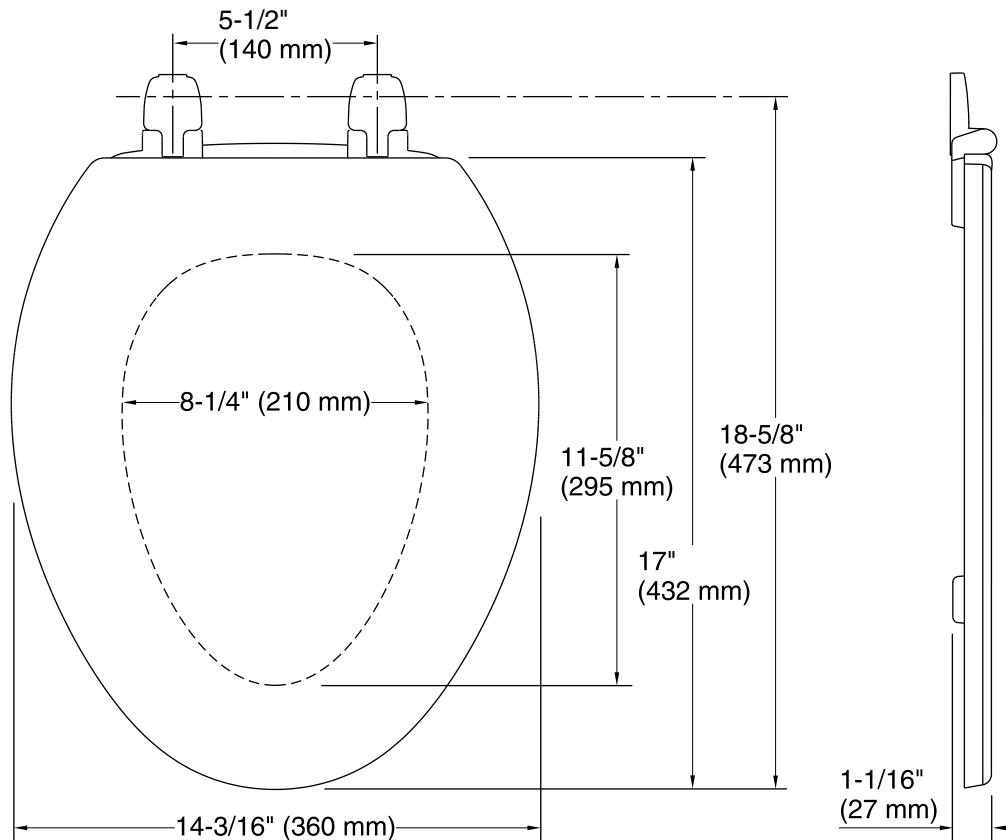

Technical Information

All product dimensions are nominal.

Seat shape type: Elongated

Seat front type: Closed-front

Seat-mounting holes: 5-1/2" (140 mm)

Notes

Install this product according to the installation guide.