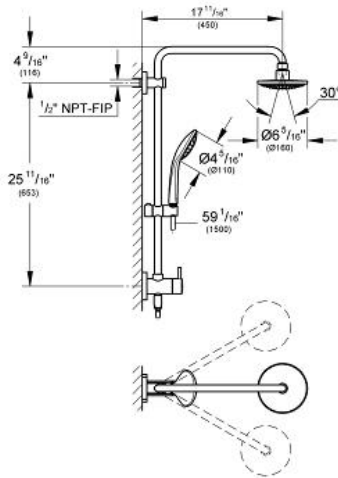

Product Description: RETRO-FIT 160 Shower System

Standard Specification:

- Wall mount
- Consisting of:
 - Horizontal 45° swivel 17 11/16" shower arm
 - Switch between hand shower and showerhead via built-in diverter
 - Euphoria Cosmopolitan 160 shower head - 1 spray, 2.5 gpm (28 233)
 - With ball joint
 - Rotation angle $\pm 20^\circ$
 - Euphoria 110 handshower (27239)
 - Adjustable height bar with gliding element
 - Metal shower hose 1500 mm (28 417)
- **GROHE StarLight** chrome finish
- **GROHE DreamSpray** perfect spray pattern
- **GROHE CoolTouch**
- **SpeedClean**® anti-lime system
- Rotation cone for Twist-free function
- Suitable for instantaneous heaters from 18 kW/h
- Max. flow rate 2.5 gpm at 80 psi (9.5 l/min)

Applicable Codes & Standards:

- Energy Policy Act of 1992
- ASME A112.18.1/CSA B125.1

Color:

- 27867000 StarLight Chrome