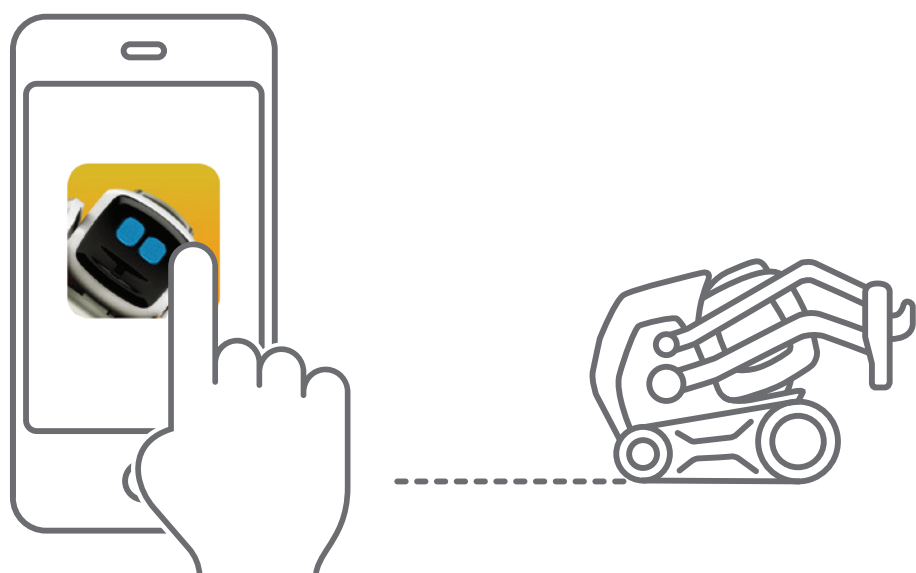

1 Download the Cozmo app.

2 Power up your Cozmo.

3 Connect to Cozmo.

If you don't see your Cozmo in the list, turn **AIRPLANE MODE ON AND OFF AND WAIT UP TO A MINUTE.**

4 Enter password.

It may take a minute for your device to connect. **MAKE SURE IT DOES.**

Use **CAPS, NO SPACES.**

5 Launch app and enjoy!

? Troubleshooting.

- Turn Airplane mode on and off.
- Remove then replace Cozmo on his charger, then repeat Steps 3 & 4.
- Raise and lower Cozmo's lift to see WiFi information.