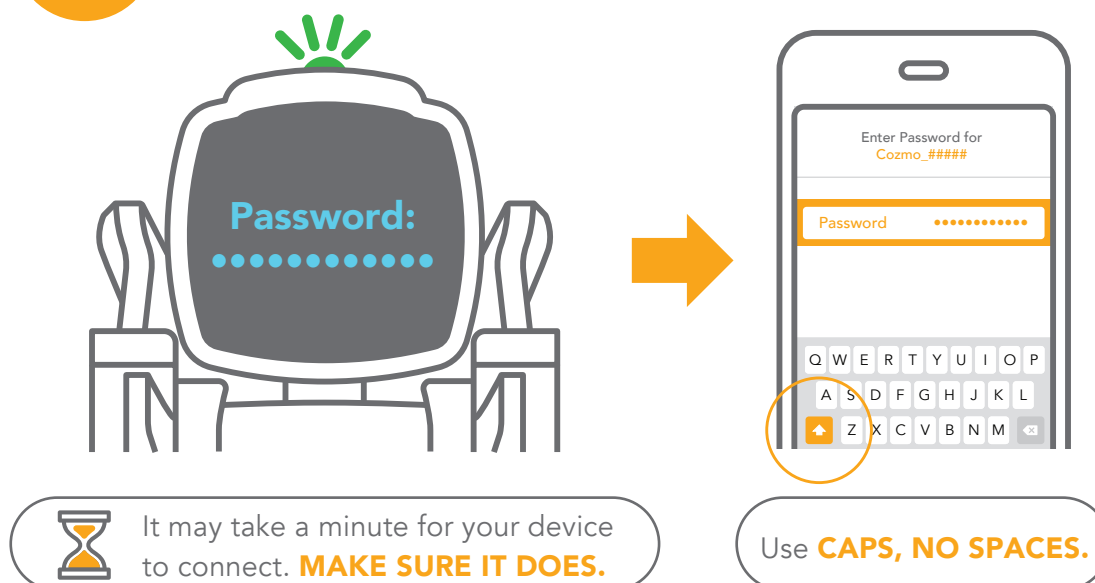

Get set up with Cozmo.

What's included:

Cozmo

Charger & wall adapter

3 power cubes

What you need:

A compatible device
Check compatibility at anki.com/devices

A clean, open, indoor space to play

1 Download the Cozmo app.

2 Power up your Cozmo.

3 Connect to Cozmo.

If you don't see your Cozmo in the list, turn **AIRPLANE MODE ON AND OFF AND WAIT UP TO A MINUTE.**

4 Enter password.

It may take a minute for your device to connect. **MAKE SURE IT DOES.**

Use **CAPS, NO SPACES.**

5 Launch app and enjoy!

? Troubleshooting.

- Turn Airplane mode on and off.
- Remove then replace Cozmo on his charger, then repeat Steps 3 & 4.
- Raise and lower Cozmo's lift to see WiFi information.