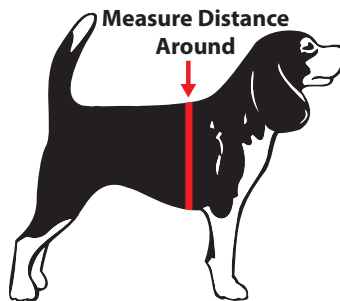

Pet Life Jacket Sizing Guide

PART NUMBER	SIZE	WEIGHT		LENGTH		NECK GIRTH		BODY GIRTH	
		LBS	Kg	IN	CM	IN	CM	IN	CM
1100	XXS	0-6	0-3	6.5	17	7-9	18-23	11-16	28-41
1200	XS	7-15	3-7	8.5	22	8-12	20-31	15-19	38-48
1300	S	15-20	7-9	11	28	12-20	31-51	17-22	43-56
1400	M	20-50	9-23	14	36	20-25	50-62	21-30	53-76
1500	L	50-90	23-40	16	41	24-30	60-76	30-37	76-94
1600	XL	90+	40+	20	51	29-34	72-87	36-44	92-112

Measure Pet Length

Measure from the base of the neck to the base of the tail. Keep in mind the jacket will not completely cover long-bodied dogs (corgi, dachshund, etc) which is acceptable as the main girth of the dog will be supported.

Measure Pet Body Girth

Measure the widest part of the ribcage keeping in mind the pet life jacket should be form fitting like a human life jacket to provide proper flotation.

Measure Pet Neck Girth

Measure the widest part of their neck keeping in mind the pet life jacket should be form fitting but not restrict breathing.