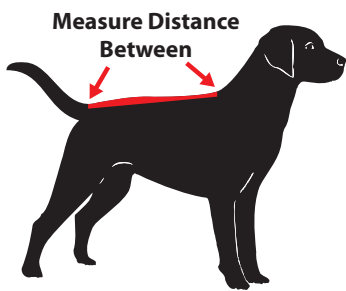

Pet Life Jacket Sizing Guide

PART NUMBER	SIZE	WEIGHT		LENGTH		NECK GIRTH		BODY GIRTH	
		LBS	Kg	IN	CM	IN	CM	IN	CM
1100	XXS	0-6	0-3	6.5	17	7-9	18-23	11-16	28-41
1200	XS	7-15	3-7	8.5	22	8-12	20-31	15-19	38-48
1300	S	15-20	7-9	11	28	12-20	31-51	17-22	43-56
1400	M	20-50	9-23	14	36	20-25	50-62	21-30	53-76
1500	L	50-90	23-40	16	41	24-30	60-76	30-37	76-94
1600	XL	90+	40+	20	51	29-34	72-87	36-44	92-112

Measure Pet Length

Measure from the base of the neck to the base of the tail. Keep in mind the jacket will not completely cover long-bodied dogs (corgi, dachshund, etc) which is acceptable as the main girth of the dog will be supported.

Measure Pet Body Girth

Measure the widest part of the ribcage keeping in mind the pet life jacket should be form fitting like a human life jacket to provide proper flotation.

Measure Pet Neck Girth

Measure the widest part of their neck keeping in mind the pet life jacket should be form fitting but not restrict breathing.