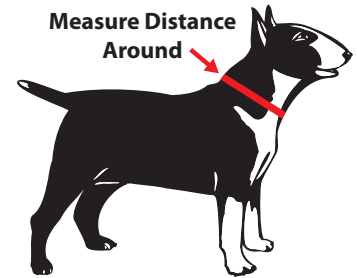

Pet Life Jacket Sizing Guide

PART NUMBER	SIZE	WEIGHT		LENGTH		NECK GIRTH		BODY GIRTH	
		LBS	Kg	IN	CM	IN	CM	IN	CM
1100	XXS	0-6	0-3	6.5	17	7-9	18-23	11-16	28-41
1200	XS	7-15	3-7	8.5	22	8-12	20-31	15-19	38-48
1300	S	15-20	7-9	11	28	12-20	31-51	17-22	43-56
1400	M	20-50	9-23	14	36	20-25	50-62	21-30	53-76
1500	L	50-90	23-40	16	41	24-30	60-76	30-37	76-94
1600	XL	90+	40+	20	51	29-34	72-87	36-44	92-112

Measure Pet Length

Measure from the base of the neck to the base of the tail. Keep in mind the jacket will not completely cover long-bodied dogs (corgi, dachshund, etc) which is acceptable as the main girth of the dog will be supported.

Measure Pet Body Girth

Measure the widest part of the ribcage keeping in mind the pet life jacket should be form fitting like a human life jacket to provide proper flotation.

Measure Pet Neck Girth

Measure the widest part of their neck keeping in mind the pet life jacket should be form fitting but not restrict breathing.