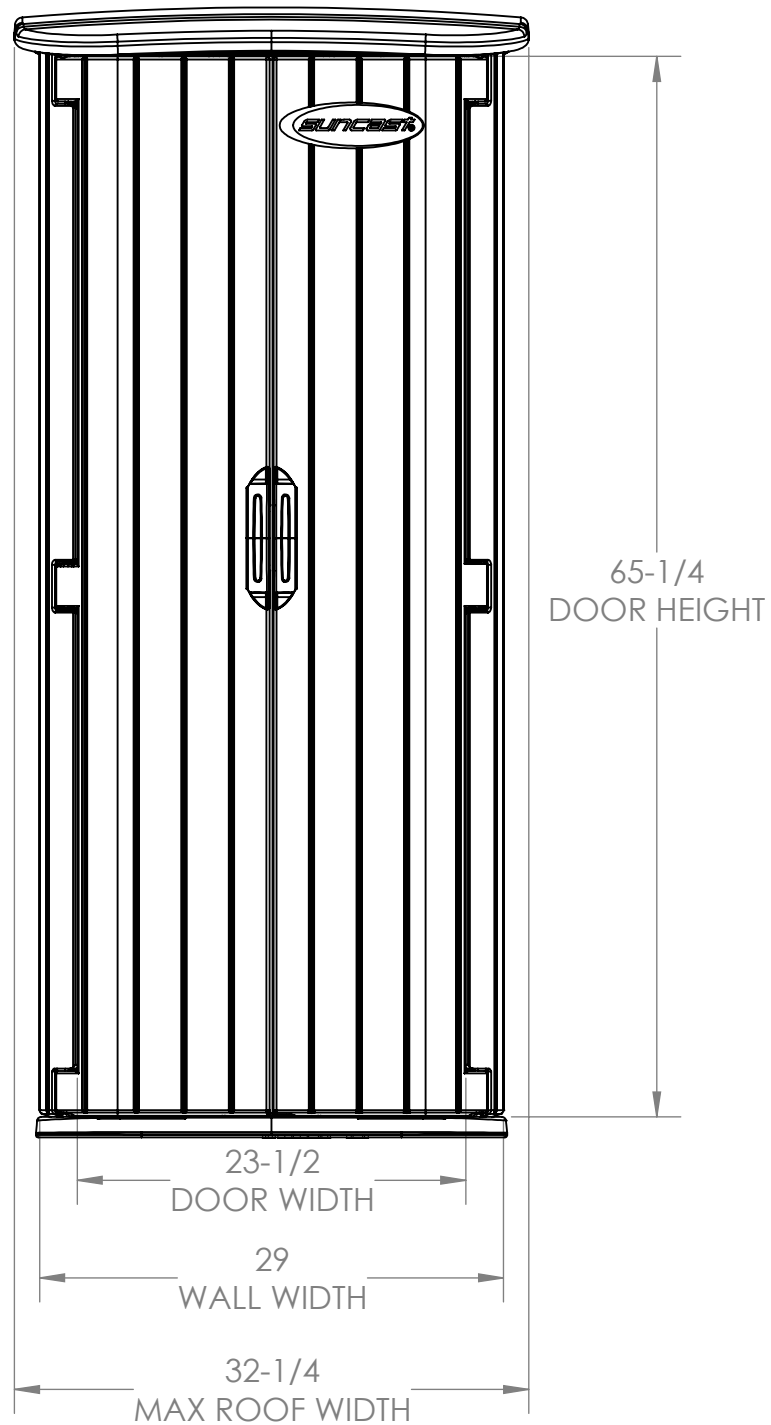

**BMS1500
FRONT VIEW**

**Interior: 3.68 sq. ft.
20 cu. ft.**

Exterior: 34.86 cu. ft.

**BMS1500
SIDE VIEW**

BMS1500
TOP VIEW

**BMS 1500
INTERIOR SIDE VIEW**