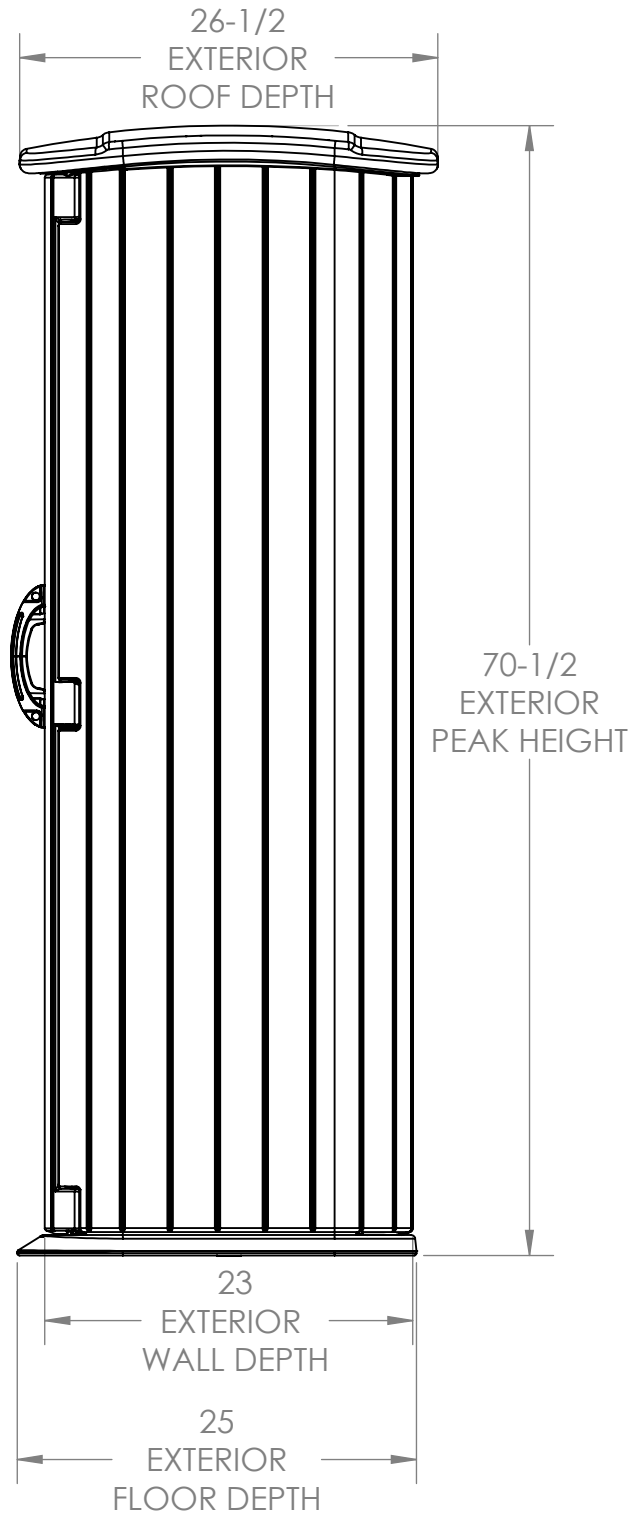

**BMS1500
FRONT VIEW**

**Interior: 3.68 sq. ft.
20 cu. ft.**

Exterior: 34.86 cu. ft.

**BMS1500
SIDE VIEW**

BMS1500
TOP VIEW

**BMS 1500
INTERIOR SIDE VIEW**