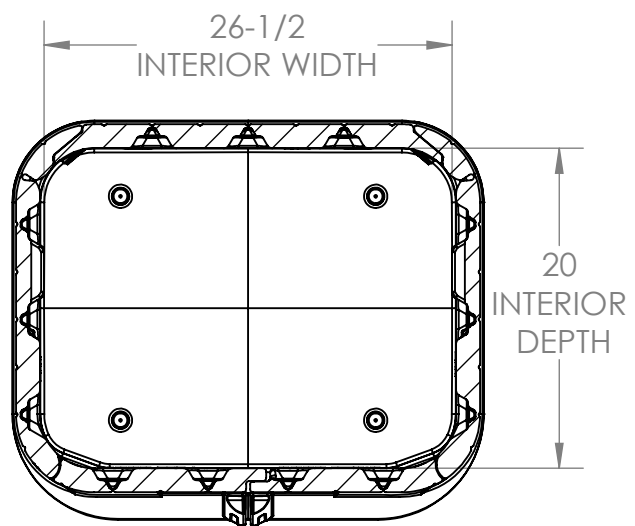

**BMS1500
FRONT VIEW**

**Interior: 3.68 sq. ft.
20 cu. ft.**

Exterior: 34.86 cu. ft.

**BMS1500
SIDE VIEW**

BMS1500
TOP VIEW

**BMS 1500
INTERIOR SIDE VIEW**