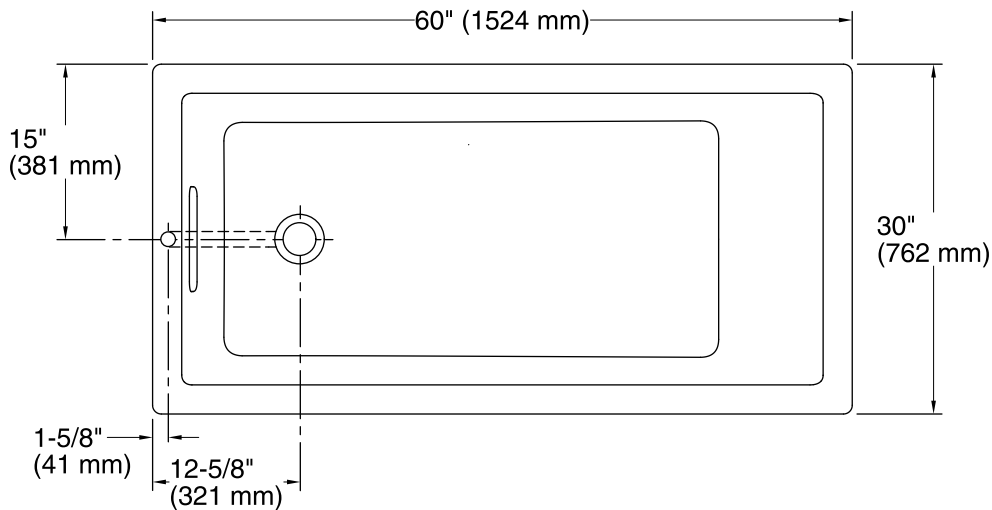

No change in measurement if connected with drain illustrated. (K-7272)