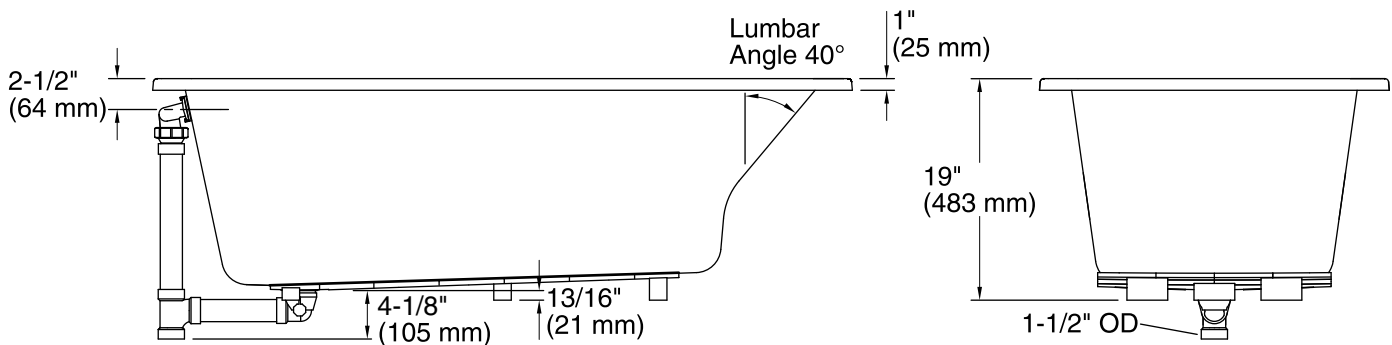

Technical Information

All product dimensions are nominal.

Installation:	Drop-in, Under-mount
Drain location:	End
Basin area, bottom:	42-3/8" x 20" (1076 mm x 508 mm)
Basin area, top:	54-3/8" x 24-5/16" (1381 mm x 618 mm)
Weight:	71 lbs (32.2 kg)
Minimum floor load:	50 lbs/ft ² (244.1 kg/m ²)
Water depth:	15-1/16" (383 mm)
Water capacity:	59.8 gal (226.4 L)
Cutout:	Drop-in, 59-1/2" x 28-1/2" (1511 mm x 724 mm)
Minimum flat for door:	1-15/16" (50 mm)