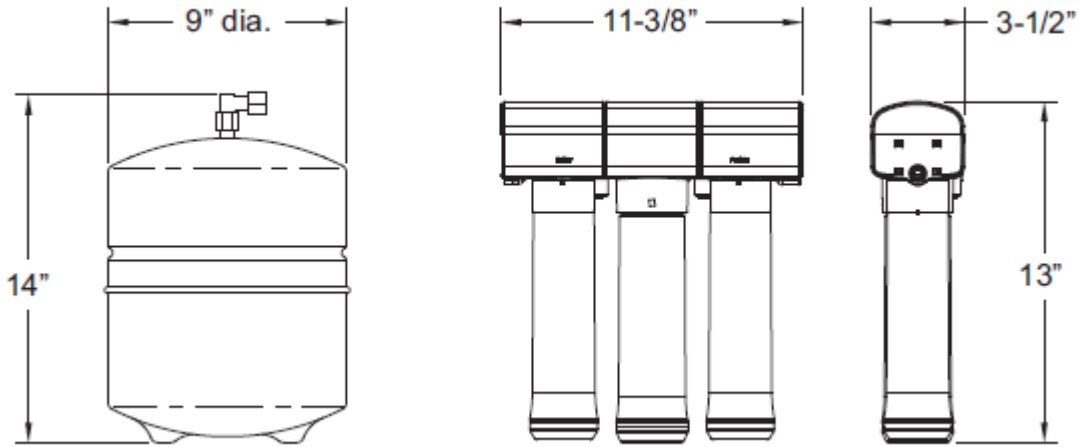

Product Dimensions

Product Specifications

Supply Water Pressure: 40-100psi

Supply Water Temperature: 40-100 F

Maximum Water Hardness: 10 gpg

Supply Water pH Limits: 4-10

Product Water, 24 Hours: 18.4 gal (69.6 liters)

Inlet - Outlet: 3/8" Connect Fittings