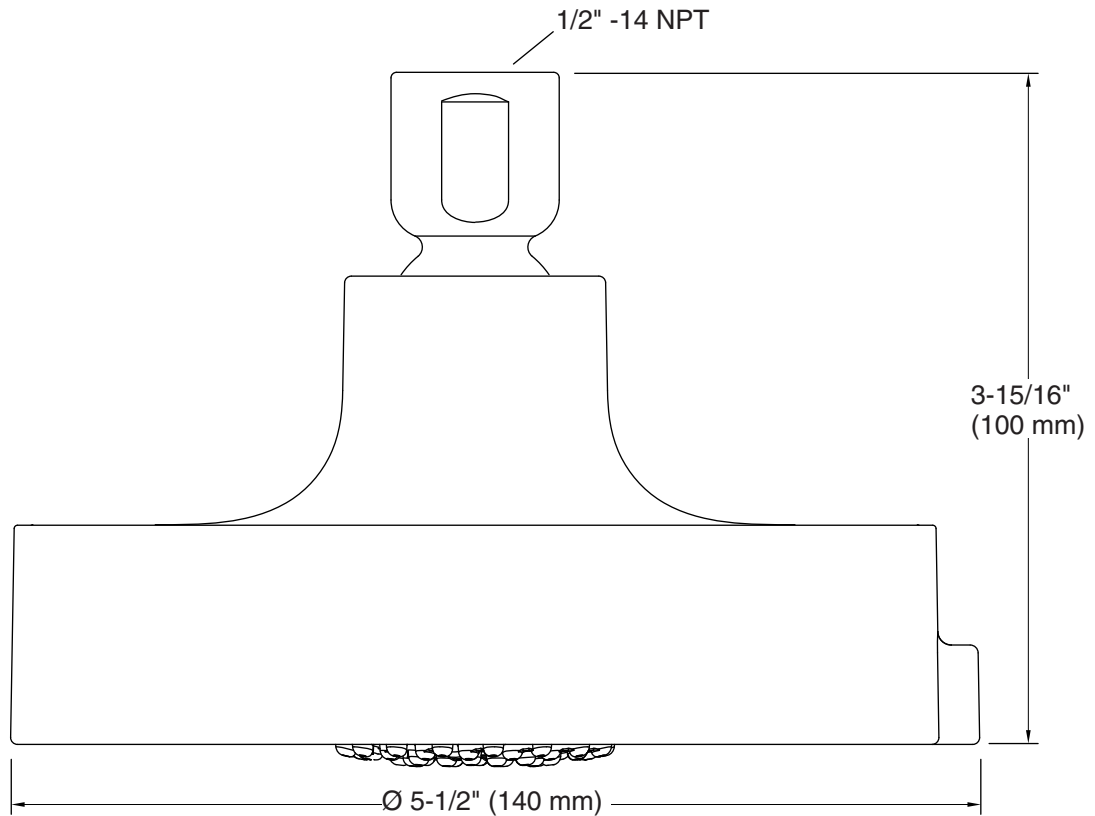

Features

- 3-function showerhead with wide coverage, medium coverage, and concentrated spray options.
- 1.75 gpm (6.6 L) per minute flow rate.
- 5-1/2" (140 mm) diameter showerhead.
- Complements Purist® suite.
- MasterClean™ spray nozzles to prohibit mineral build-up for easy cleaning.

Installation

- 1/2" - 14 NPT connection

Recommended Replacements

- This product is replaced by 22170-G.

Recommended Products/Accessories

K-7397 Shower Arm and Flange

Codes/Standards

ASME A112.18.1/CSA B125.1

Color	Code	Description
	CP	Polished Chrome
	BGD	Vibrant® Moderne Brushed Gold
	BN	Vibrant® Brushed Nickel

Technical Information

All product dimensions are nominal.

Drain included: No

Showerhead/Body Spray: