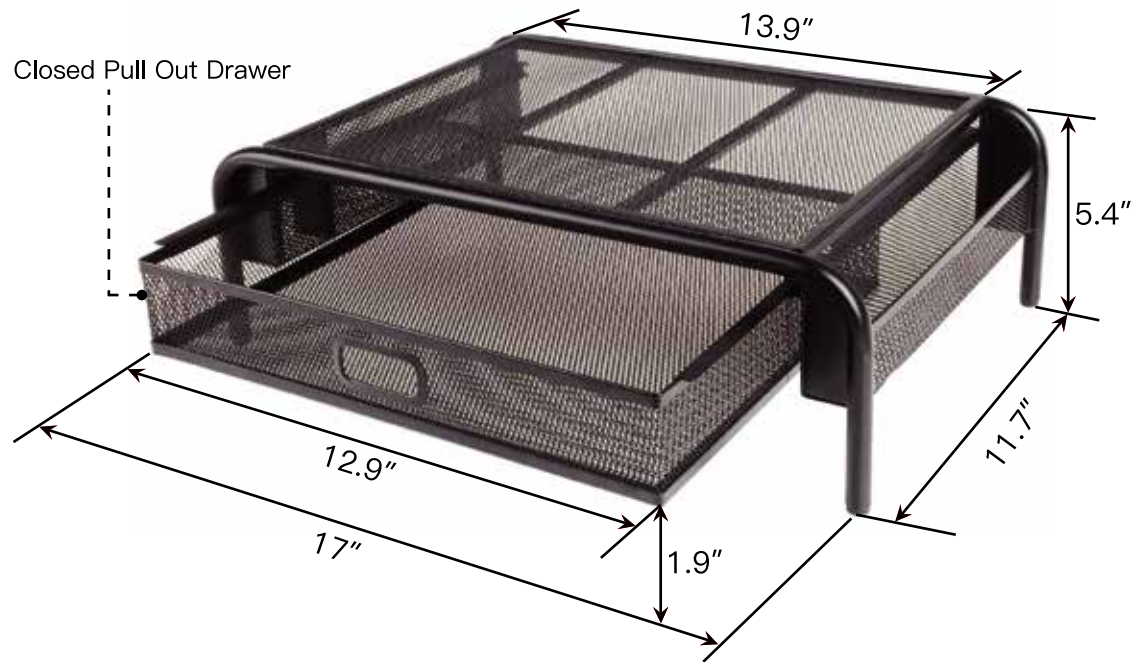

Product Dimensions

Pull Out The Drawer Correctly

Notice: There is a white button on each slideway for locking. To pull out the drawer smoothly, please lift the drawer a little and then pull it out.

Product Specifications

Material : Mesh Steel
Weight Capacity: 44lbs
Weight Capacity of the Drawer: 11lbs
Functions: Monitor/Printer Stand Riser; Storage

If you have any questions regarding this product, please feel free to contact support@huanuoav.com.

HUANUO

Monitor/Printer Stand With Pull Out Drawer

HNLM1