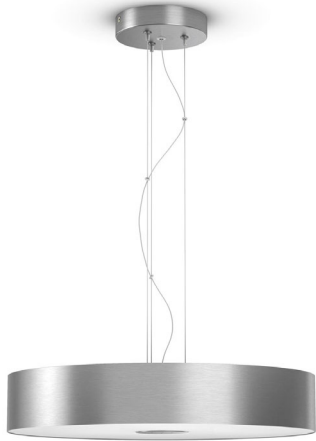

Philips Hue  
White ambiance Fair  
Suspension light

Suspension light

41003/48/U7

## Light for your moments

from sunrise to sunset

Include a Philips Hue white ambiance Being fixture in your Philips Hue system and feel better with natural light that helps you wake up, energize, concentrate, read and relax. Connect it to the Philips Hue bridge and control it your way.