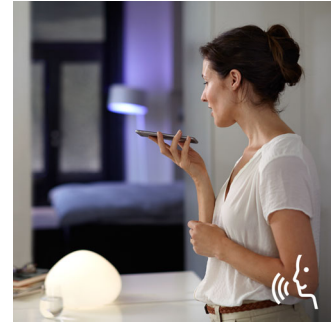

Control with your voice

Philips Hue works with Amazon Alexa, Apple HomeKit and Google Home, powered by the Google Assistant, to allow you to control your lights with your voice. Turn your lights on and off. Dim to the desired brightness for a perfect ambiance. Even recall pre-set scenes, change colors and more - all without lifting a finger.