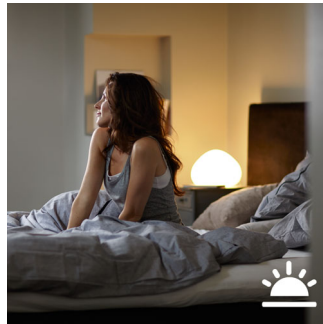

Wake up and go to sleep

Philips Hue will help get you out of bed the way you like it, helping you start your day feeling refreshed. The light brightness increases gradually mimicking the effect of sunrise and helps you wake up naturally, instead of being woken up by the loud sound of an alarm clock. Start your day, the right way. In the evening, the relaxing warm white light helps you to unwind, relax and prepare your body for a good night's sleep.