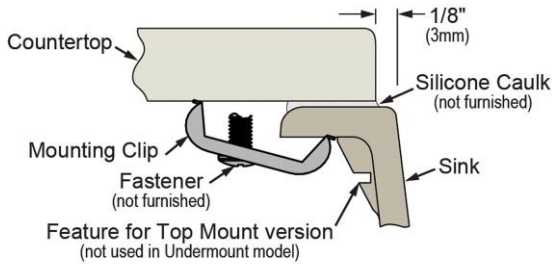

Installation Profile:

UNDERMOUNT - 1/8" REVEAL

Designed to affix to the underside of any solid surface countertop.

UNDERMOUNT - 1/8" REVEAL

Designed to affix to the underside of any solid surface countertop.