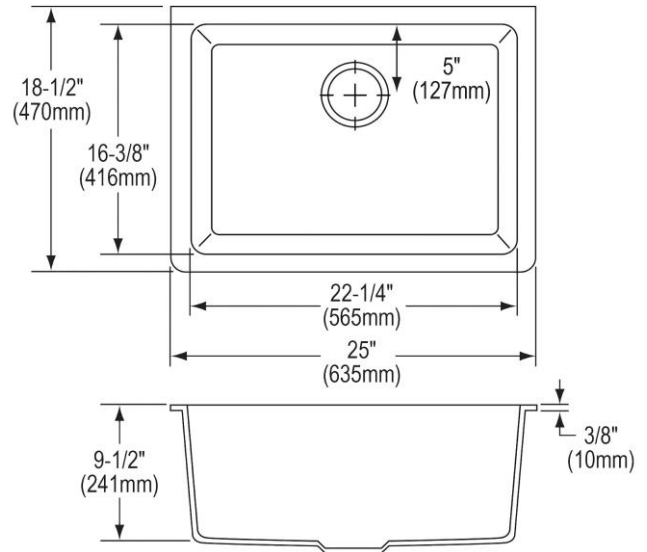

PART: _____ QTY: _____
PROJECT: _____
CONTACT: _____
DATE: _____
NOTES: _____
APPROVAL: _____

In keeping with our policy of continuing product improvement, Elkay reserves the right to change product specifications without notice. Please visit [elkay.com](#) for the most current version of Elkay product specification sheets. This specification describes an Elkay product with design, quality, and functional benefits to the user. When making a comparison of other producers' offerings, be certain these features are not overlooked.