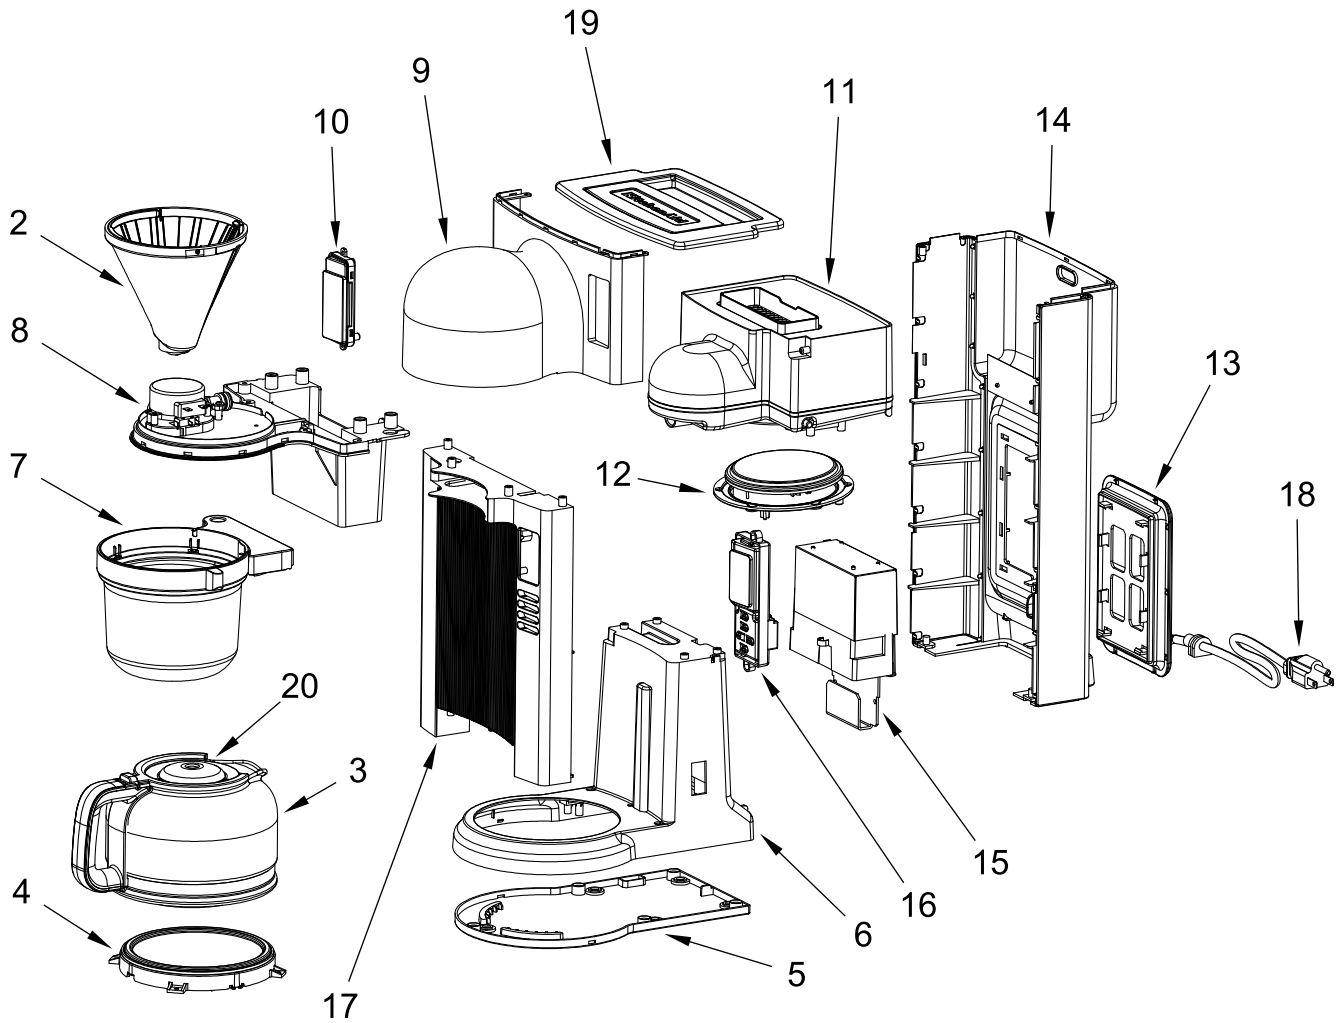

5KCM0802EOB0 (Onyx Black - European)
5KCM0802ECU0 (Contour Silver - European)
5KCM0802EER0 (Empire Red - European)
5KCM0802EAC0 (Almond Creme - European)
5KCM0802AOB0 (Onyx Black - Australia)
5KCM0802ACU0 (Contour Silver - Australia)
5KCM0802AER0 (Empire Red - Australia)
5KCM0802AAC0 (Almond Creme - Australia)

UNIT PARTS

UNIT PARTS

<u>Illus.</u> <u>No.</u>	<u>Part No.</u>	<u>Description</u>	<u>Illus.</u> <u>No.</u>	<u>Part No.</u>	<u>Description</u>	<u>Illus.</u> <u>No.</u>	<u>Part No.</u>	<u>Description</u>
1		Literature Parts	9		Top Housing	16	W10732634	Control, PCB (US)
	W10661890	Use and Care Guide, US		W10732621	Onyx Black		W10760322	Control, PCB (International)
	W10675728	Use and Care Guide, International		W10732622	Contour Silver	17		Front Housing
2	W10732611	Basket, Brew		W10732623	Empire Red		W10732635	Onyx Black
3	W10732612	Carafe, Glass		W10732624	Medallion Silver		W10732636	Contour Silver
4	W10732613	Plate, Warming (US)	10	W10732625	Guide, Water Level Window		W10732637	Empire Red
	W10760319	Plate, Warming (International)	11	W10732626	Reservoir, Water Tank		W10732638	Medallion Silver
5	W10732614	Cover, Base	12	W10732627	Element, Heater (US)	18	W10732639	Cord, Power
6		Lower Housing		W10760321	Element, Heater (International)		W10760317	Cord, Power (Britain)
	W10732615	Onyx Black	13	W10732628	Holder, Cord Wrap Plate		W10760318	Cord, Power (European)
	W10732616	Contour Silver	14		Rear Housing	19		Top Lid Assembly
	W10732617	Empire Red		W10732629	Onyx Black		W10732640	Onyx Black
	W10732618	Medallion Silver		W10732630	Contour Silver		W10732641	Contour Silver
7	W10732619	Holder, Funnel		W10732631	Empire Red		W10732642	Empire Red
8	W10732620	Umbrella, Showerhead (US)		W10732632	Medallion Silver		W10732644	Medallion Silver
	W10760320	Umbrella, Showerhead (International)		W10760325	Almond Creme		W10760327	Almond Creme
			15	W10732633	Control, Power PCB	20	W10831612	Lid