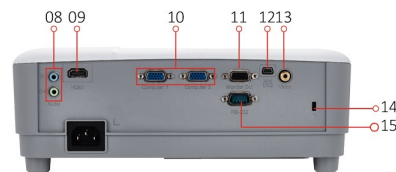

1. Keypad
2. LED indicator
3. Lamp cover
4. Security lock
5. Zoom/Focus
6. Front IR

7. Projection Lens
8. Audio in/out
9. HDMI
10. Dual VGA
11. VGA out
12. Mini USB

13. Video
14. Kensington® Lock Slot
15. RS232

Visit Us  www.viewsonic.com

SPECIFICATION

| | |
|------------------------------------|--|
| Projection system: | 0.55" SVGA |
| Native Resolution: | 800x600 |
| DC type: | DC3 |
| Brightness: | 3600 ANSI Lumens |
| Contrast Ratio with SuperEco mode: | 22000:1 |
| Display Colour: | 1.07 Billion Colours |
| Light Source: | Lamp |
| Light source life (Nor/SuperEco): | 5000/15000 |
| Lamp Watt: | 190W |
| Lens: | F=2.56-2.68, f=22-24.1 mm |
| Projection Offset: | 120%+/-5% |
| Throw Ratio: | 1.96~2.15 |
| Image size: | 30" - 300" |
| Throw Distance: | 1.19m-13.11m(100" @3.98m) |
| Keystone: | ±40° (Vertical) |
| Optical Zoom: | 1.1x |
| Audible Noise (Eco): | 27dB |
| Resolution Support: | VGA(640 x 480) to FullHD(1920 x 1080) |
| HDTV Compatibility: | 480i, 480p, 576i, 576p, 720p, 1080i, 1080p |
| Video Compatibility: | NTSC, PAL, SECAM |
| Horizontal Frequency: | 15K~102KHz |
| Vertical Scan Rate: | 23~120Hz |

CONTROL

| | |
|-----------------------------|---|
| RS232: | 1 |
| USB type mini B (Services): | 1 |

OTHERS

| | |
|---------------------------------------|--|
| Power Supply Voltage: | 100-240V+/- 10%, 50/60Hz AC |
| Power Consumption: | Normal: 260W Standby: <0.5W |
| Operating Temperature: | 0~40°C |
| Carton: | Brown |
| Net Weight: | 2.2kg |
| Dimensions (WxDxH) w/adjustment foot: | 294x218x110mm |
| Language: | English, French, Spanish, Thai, Korean, German, Italian, Russian, Swedish, Dutch, Polish, Czech, T-Chinese, S-Chinese, Japanese, Turkish, Portuguese, Finnish, Indonesian, India, Arabic, Vietnamese |