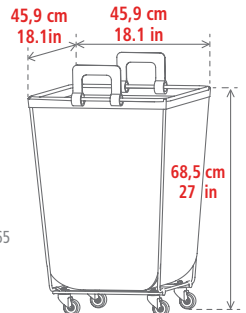

SEVILLE®
CLASSICS

CANVAS LAUNDRY CART

- Commercial cotton canvas**
- Heavy-duty steel frame**
- 2-inch commercial rubber casters**
- Thermoplastic rubber protective edge**
- Weight capacity 90.7 kg / 200 lb**