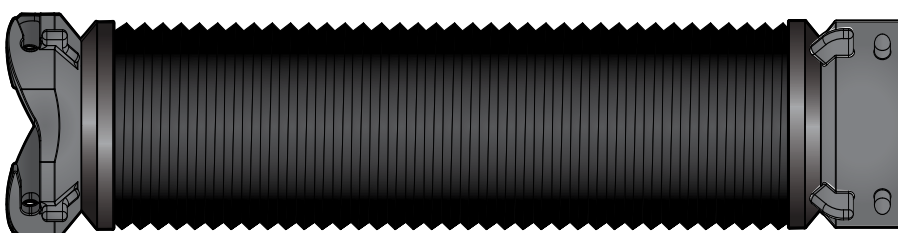

revolution

RV SEWER HOSE KIT

+ 4 Storage Caps

All-in-One 20 ft. kit
No clamps or tools needed
+ 4 storage caps

10 ft. Heavy Duty Sewer Hose with pre-attached Swivel Fittings

Swivel Translucent Bayonet Elbow Fitting with 4-in-1 adapter

**Bayonet
Caps**

**Bayonet
Fittings**

**Lug
Fittings**

10 ft. Heavy Duty Sewer Hose with pre-attached Swivel Fittings

Use caution when rotating Elbow Fitting while attached to 4-in-1.

Camco Manufacturing, Inc.
 121 Landmark Dr./ Greensboro, NC 27409
 1-800-334-2004/ www.camco.net