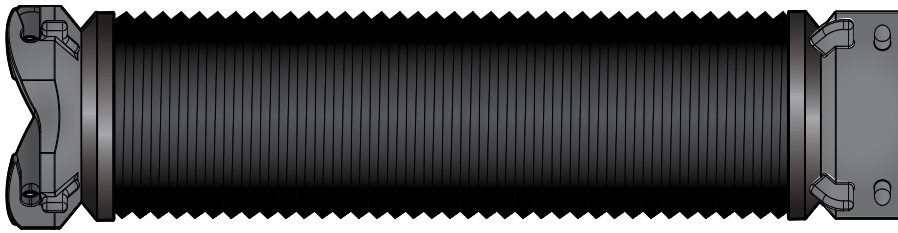

revolution

RV SEWER HOSE KIT

+ 4 Storage Caps

All-in-One 20 ft. kit
No clamps or tools needed
+ 4 storage caps

10 ft. Heavy Duty Sewer Hose with pre-attached Swivel Fittings

Swivel Translucent Bayonet Elbow Fitting with 4-in-1 adapter

**Bayonet
Caps**

**Bayonet
Fittings**

**Lug
Fittings**

10 ft. Heavy Duty Sewer Hose with pre-attached Swivel Fittings

Use caution when rotating Elbow Fitting while attached to 4-in-1.

Camco Manufacturing, Inc.
 121 Landmark Dr./ Greensboro, NC 27409
 1-800-334-2004/ www.camco.net