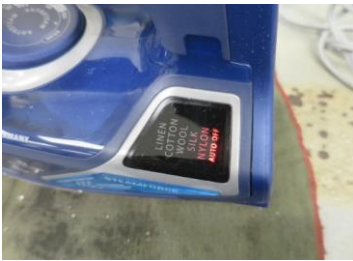

DW9280 iron label

DW9280

Panel lights are all off

Iron plugged in and fill the DW9280 with water.

Auto off functioning.

Panel & knob showing silk

Panel & knob showing wool

Panel & knob showing linen

Plunger is up

Going to press the plunger down

Plunger is down

Plunger is back up

Burst of steam is working

Burst of steam working

Auto steam working