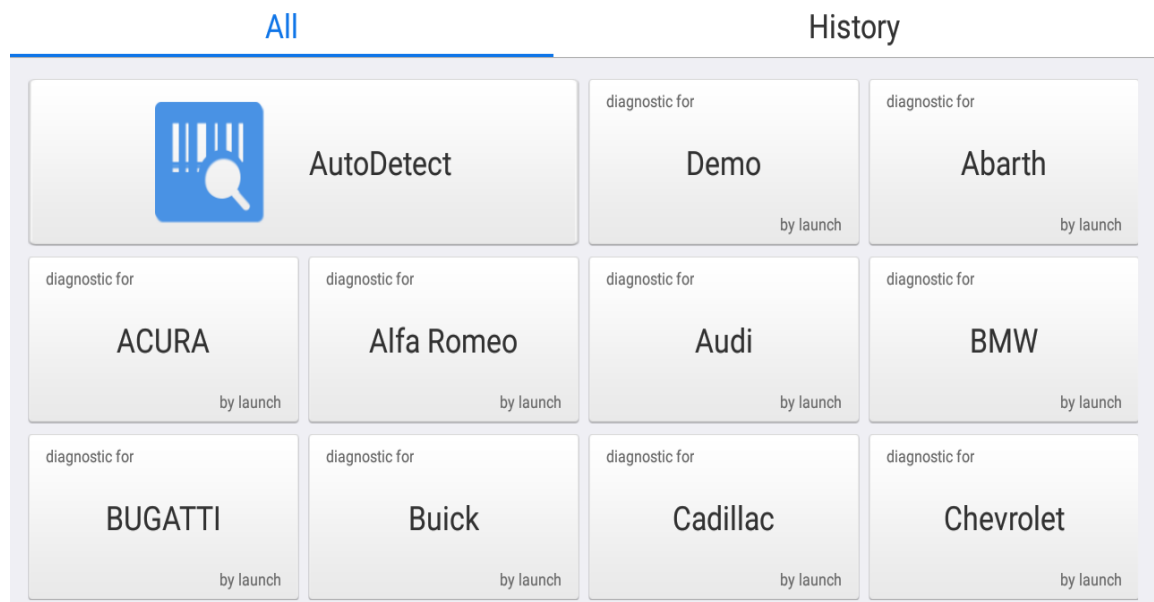

The Car Brands Supported by LAUNCH CRP129E

All

History

diagnostic for SAMSUNG by launch	diagnostic for Seat by launch	diagnostic for Skoda by launch	diagnostic for Smart by launch
diagnostic for Sprinter by launch	diagnostic for Subaru by launch	diagnostic for Suzuki by launch	diagnostic for Tlissuzu by launch
diagnostic for Toyota by launch	diagnostic for Vauxhall by launch	diagnostic for Volvo by launch	diagnostic for VW by launch

Screenshot has been saved

All

History

diagnostic for Infiniti by launch	diagnostic for Isuzu by launch	diagnostic for JAGUAR by launch	diagnostic for Jeep by launch
diagnostic for Kia by launch	diagnostic for Lancia by launch	diagnostic for Landrover by launch	diagnostic for Lexus by launch
diagnostic for Lincoln by launch	diagnostic for Mazda by launch	diagnostic for Mercedes by launch	diagnostic for Mini by launch

Diagnose

All

History

diagnostic for Chrysler by launch	diagnostic for Citroen by launch	diagnostic for DACIA by launch	diagnostic for Daewoo by launch
diagnostic for Dodge by launch	diagnostic for Euroford by launch	diagnostic for Fiat by launch	diagnostic for Ford by launch
diagnostic for GM by launch	diagnostic for Gmsa by launch	diagnostic for Honda by launch	diagnostic for Hyundai by launch