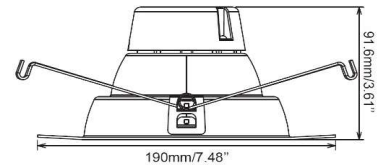

General Characteristics

Lamp Type	5/6"
Model #	D609W-3K750-B90
UPC #	682440827623
Dimmable	Yes
Beam Angle	90
Base	E26
UL Listed	Yes

Electrical Characteristics - Rated

Equivalent Watts	75 Watts
Actual Watts	12 Watts
Voltage	120 Volts

Photometric Characteristics - Rated

Lumens	750
Color	3000K
Light	Soft White
CRI - Color Rendering Index	90+

Dimensions

Inches	7.48" x 3.61"
Millimeters	190 x 91.6

16 PER CASE
2 8-PACK INNERS

www.BioluzLED.com