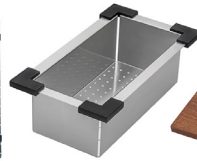

RVH8215

Overmount Stainless Steel
Kitchen Sink Single Bowl

Features

- 16 gauge stainless steel
- Premium 304 grade stainless steel (18/10 Chromium/Nickel)
- Luxurious satin finish - Easy to clean and long-lasting
- Heavy duty sound guard padding and undercoating
- Slanted bottom with elegant drain grooves for easy draining
- Zero radius corners for easy cleaning
- Drain placement - Rear

In the Box

- Cut out template
- Sink
- Mounting and installing bracket
- Basket strainers (drains)
- Bottom rinse grids
- Colander Cutting Board

Rinse Grid

Colander

Cutting Board

Basket Strainer

Dimensions

Model Number	Width	Length	Depth
RVH8215	15" (overall)	15"	9"