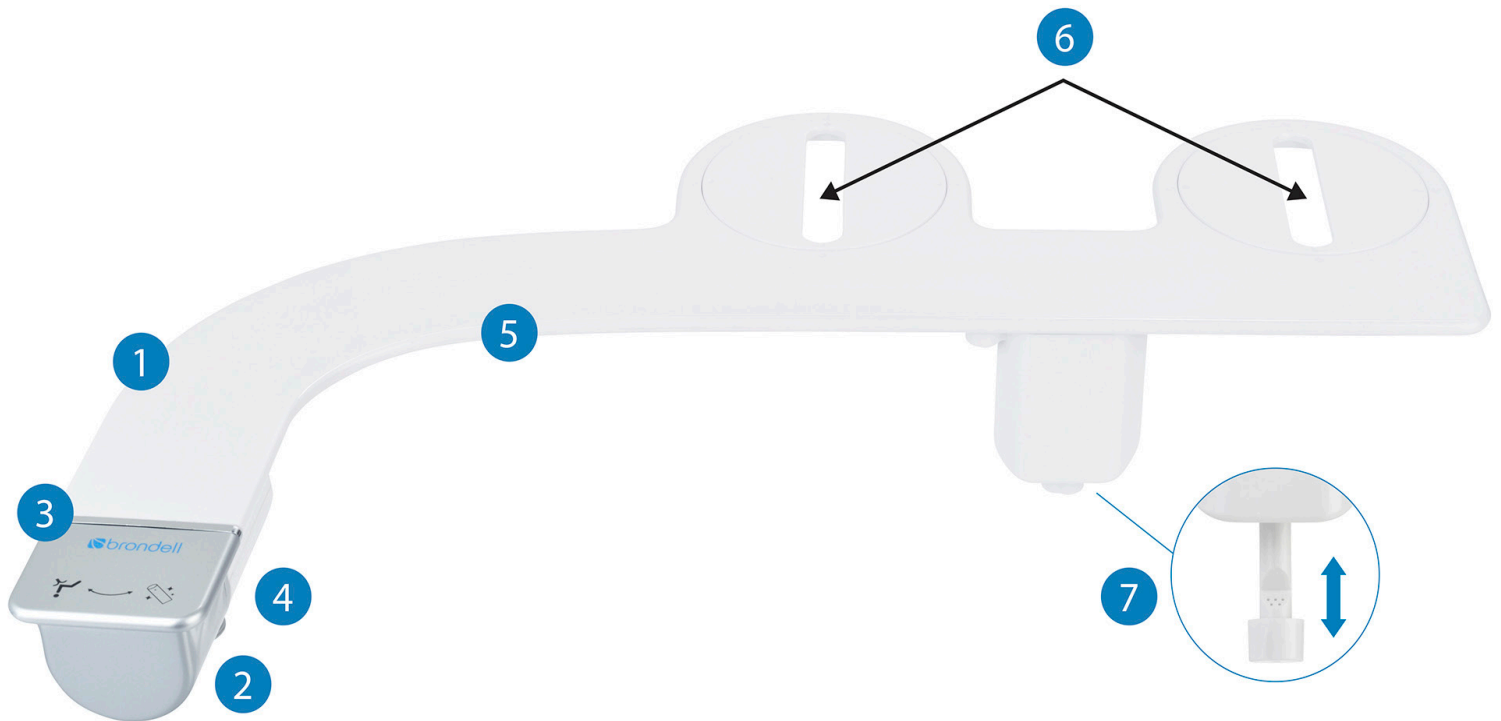

SimpleSpa
thinline bidet attachment

SS-150 SimpleSpa Thinline Bidet Attachment

1. SafeCore ceramic internal valve
2. Easy-to-use, ergonomic controls
3. Adjustable water pressure
4. Self-cleaning nozzle function
5. Slim form factor
6. Full adjustability for easy toilet fit
7. Nozzle guard and retractable nozzle

OTHER FEATURES

- All-metal 7/8" cold water T-valve (the competition uses plastic)
- High quality braided metal hose for cold water connection
- Anti-bacterial ABS material with full body panel
- No electricity or batteries required
- All accessories included for standard installation
- One (1) year limited warranty
- Dimensions: 15.4" (W) x 7.4" (D)