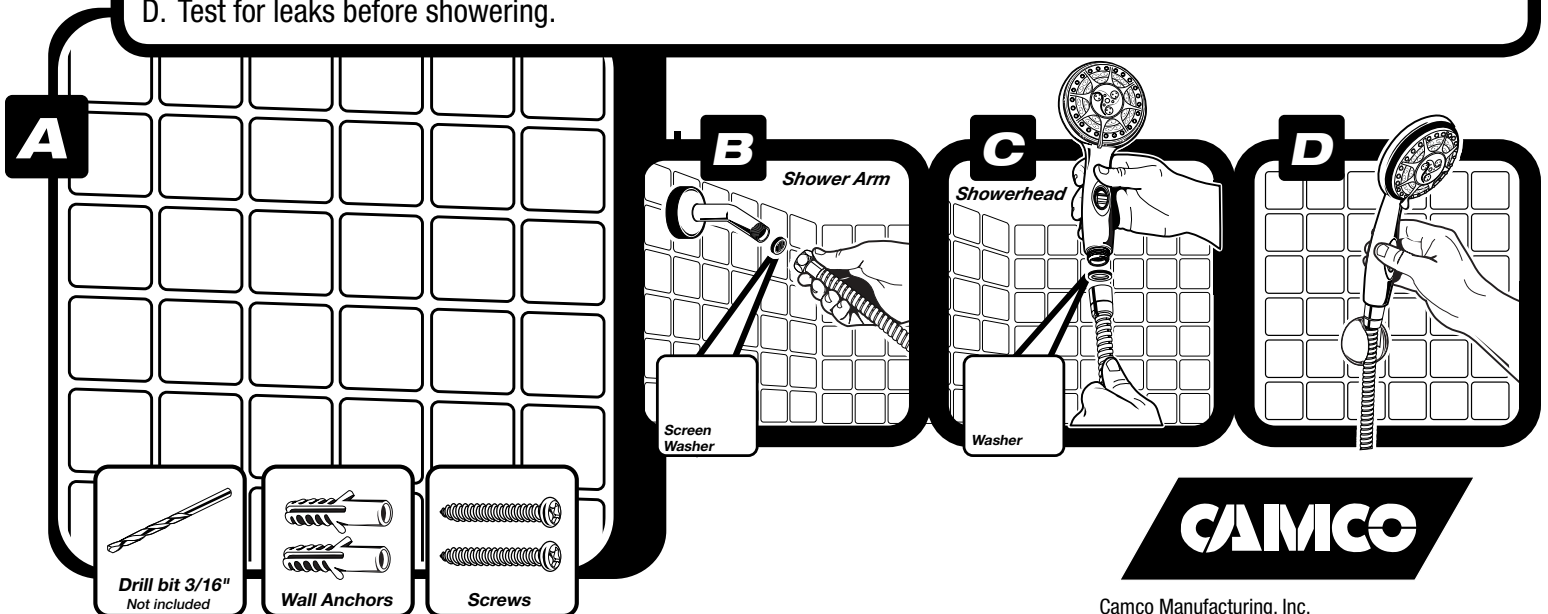

# RV/Marine Showerhead Kit

On/Off

Massage  
Spray

Rain Shower  
Low/High Spray

Massage w/Rain  
Shower Spray

New Water conserving elegant showerhead

- On/Off switch
- 5 settings
- Lightweight
- Rubber spray tips allow easy cleaning
- Quality guaranteed

Enjoy longer showers with this ergonomically designed, handheld showerhead. Convenient on/off switch allows you to pause the flow of water while shampooing, greatly reducing the amount of water used. No more rushing through your shower to conserve water.

Multi-featured showerhead allows you to a choice of four spray patterns. From a drenching rain to a gentle massage, you can personalize your shower with your favorite comfort settings. Heavy-duty construction for years of use.

## Easy to install...

- Remove existing showerhead and hose. Clean threads on shower arm. Position shower wall mount in desired location. Mark and drill holes using a 3/16" bit (not included). Tap wall anchors into wall. Install wall mount with the 2 screws.
- Attach nut end of flex hose to shower arm with screen washer between hose and shower arm with screen washer between hose and shower arm. Tighten securely.
- Attach showerhead to smooth end of the flex hose with washer between hose and showerhead. Hand tighten.
- Test for leaks before showering.