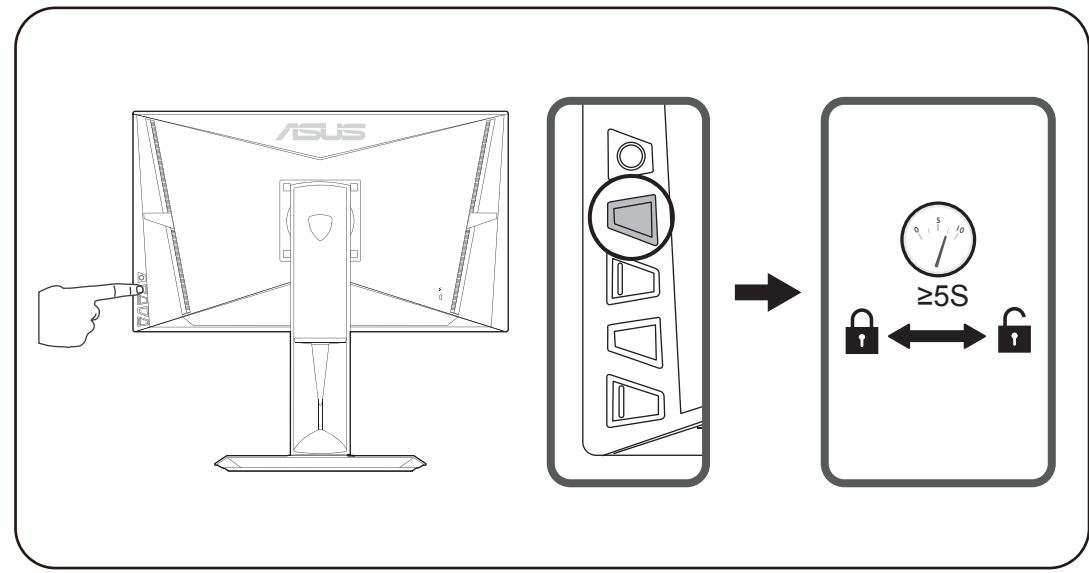

2

2

3

ASUS CONTACT INFORMATION

- ASUSTeK Computer Inc. - Address 15 Li-Te Rd., Peitou, Taipei 11259, Taiwan - Telephone +886-2-2894-3447 - Fax +886-2-2894-7798 - E-mail info@asus.com.tw - Website http://www.asus.com.tw/	- ASUS Computer International (America) - Address 800 Corporate Way, Fremont, CA 94539, USA - Fax +1-510-608-4555 - Website http://usa.asus.com/	- ASUS Computer GmbH (Germany and Austria) - Address Harkortstr. 21-23, D-40880 Ratingen, Germany - Telephone +49-1805-010920 - Website http://www.asus.de/ - Online Contact http://www.asus.de/sales
- Technical Support - Telephone +886-2-7736-0456	- Technical Support - Telephone +1-812-282-2787 (English Only) +1-905-370-2787 (French Only) - Online Support http://support.asus.com/	- Technical Support - Telephone +49-1805-010923 - Support Fax +49-2102-959911 - Online Support http://support.asus.com/