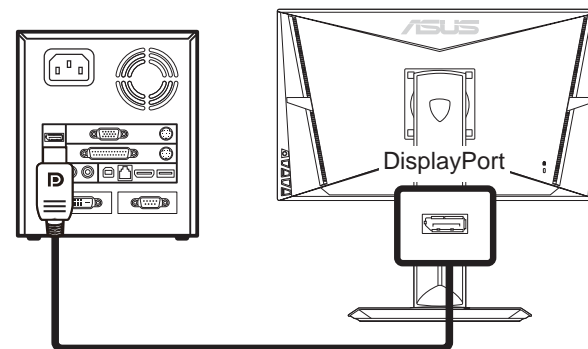

HDMI™
HIGH DEFINITION MULTIMEDIA INTERFACE

<http://www.asus.com>

Copyright © 2016 ASUSTeK COMPUTER INC. All Rights Reserved.

P/N:4J.3A801.001

1

B