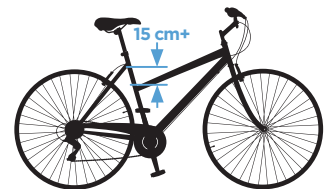

Thule RideAlong™ Bike Compatibility Chart

Fits most mountain bikes with a 26"-29" wheel size and road bikes using the 700c standard with a round (27.2-40mm diameter) or oval (maximum 40x55mm) seat tube. This is found on the standard road, mountain, and hybrid style bicycles.

COMPATIBLE SEAT TUBES

27.2-40mm
1.07-1.57"

max 40x55mm
max 1.57x2.16"

NON-COMPATIBLE SEAT TUBES

Square

Triangular

Carbon
Fiber

Fits

Mountain Bike

Road Bike

Hybrid Bike

Women's Bike
Comfort Cruiser Bike
E-Bike

No
Fit

Full Suspension Mountain Bike

Some Comfort Cruiser Bikes

Check clearance