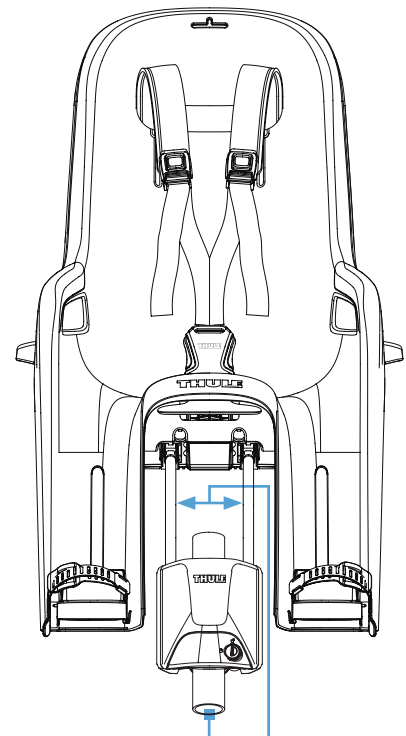

Thule RideAlong™ Bike Compatibility Chart

Fits most mountain bikes with a 26"-29" wheel size and road bikes using the 700c standard with a round (27.2-40mm diameter) or oval (maximum 40x55mm) seat tube. This is found on the standard road, mountain, and hybrid style bicycles.

COMPATIBLE SEAT TUBES

27.2-40mm
1.07-1.57"

max 40x55mm
max 1.57x2.16"

NON-COMPATIBLE SEAT TUBES

Square

Triangular

Carbon
Fiber

Fits