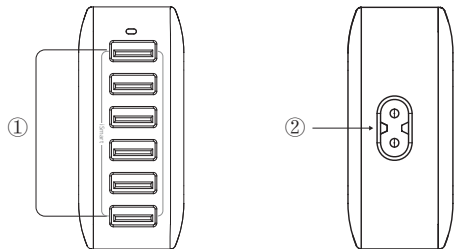

Hello

RAVPOWER 60W 6-PORT USB WALL CHARGER

User Guide

US UK CA

Product Diagram

- ① iSmart USB Output (DC 5V/2.4A Max Each)
- ② AC Cable Socket

FR

Description du Produit

- ① Sorties USB iSmart (DC 5V/2.4A Max chacune)
- ② Prise électrique

IT

Schema del Prodotto

- ① iSmart USB Output (DC 5V/2.4A Max Each)
- ② AC Cable Socket

DE

Produktdiagramm

- ① iSmart USB Ausgang (DC 5V/ max.2,4A jeweils)
- ② Netzkabelanschluss

ES

Diagrama del Producto

- ① Salida USB iSmart (DC 5V/2,4A Max Para Cada Puerto)
- ② Enchufe Cable AC

JP

製品図

- ① iSmart USB充電ポート (各ポート最大DC 5V/2.4A)
- ② 電源ソケット

US UK CA

Thank you for choosing the **RAVPower 60W 6-Port USB Wall Charger**. Please read this guide carefully and keep it in a safe place for future reference. If you need any further assistance, please contact our customer support team at support@ravpower.com.

Scan the QR code to view the Online Guide :

Specifications

Model	RP-PC028
Input	AC 100-240V 50/60Hz 1.3A Max
Output	60W Total
iSmart USB Output	DC 5V/2.4A Max Each
Dimensions	10 x 7 x 2.6 cm / 3.9 x 2.7 x 1 in
Weight	192.8 g / 6.8 oz

Package Contents

- 1 x RAVPower 60W 6-Port USB Wall Charger (RP-PC028)
- 1 x Power Cord
- 1 x User Guide

Features

- Charges six devices simultaneously.
- iSmart charging technology automatically adapts to your devices and maximizes the charging speed.
- Multi-level protection circuitry ensures safe charging.

Caution

- Keep away from heat, flammables, poisons, and corrosive substances.
- Keep away from water, liquid, and moisture.
- Do not drop, knock, or disassemble the charger.
- Keep out of reach of children.

Warranty

RAVPower products are covered by an 18 month limited warranty from the date of its original purchase. If any problems occur, please contact our support team.

We can only provide after sales service for products that are sold by RAVPower or RAVPower authorized retailers and distributors. If you have purchased your unit from a different place, please contact your seller for return and warranty issues.

1. The included AC power cable is to be used with this product only.
2. Don't break, bend, twist or put heavy items on the top of the power cable or USB cable. Breakage of the power cable may lead to fire hazards or electric leakage.

DE

Vielen Dank, dass Sie sich für das **RAVPower 60W 6-Port USB Reise-Ladegerät** entschieden haben. Bitte lesen Sie diese Anleitung sorgfältig und bewahren Sie sie zum späteren Nachlesen auf. Wenn Sie weitere Hilfe brauchen, bitte setzen Sie sich in Verbindung mit unseren Support-Mitarbeiter unter : support.de@ravpower.com

Scannen Sie den QR Code um die Onlineanleitung zu lesen :

Spezifikationen

Modell	RP-PC028
Eingang	AC 100-240V 50/60Hz 1,3A Max
Ausgang	60W insgesamt
iSmart USB Ausgang	DC 5V/ max. 2,4A jeweils
Maße	10 x 7 x 2,6 cm
Gewicht	192,8 g

Lieferumfang

- 1x RAVPower 60W 6-Port USB Reise-Ladegerät (RP-PC028)
- 1x Netzkabel
- 1x Bedienungsanleitung

Eigenschaften