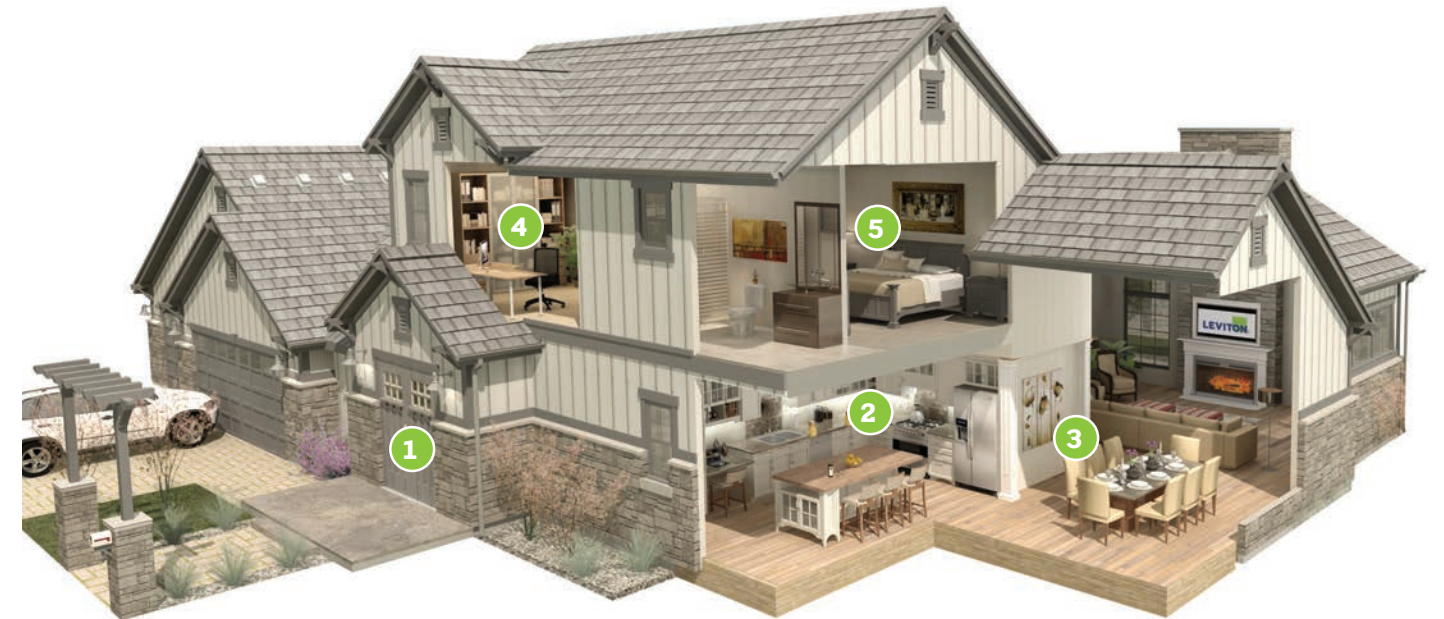

Decora Smart with HomeKit.

Introducing the Decora Smart with HomeKit Technology family of products featuring three devices including in-wall dimmers and a switch, supporting a wide range of load types including LED and incandescent with multi-way capability.

THE LATEST TECHNOLOGY – SIMPLE TO USE

Apple® HomeKit technology provides an easy, secure way to control lights and more from your iPhone®, iPad® or iPod touch®.

APP CONTROL

Free “Leviton Decora Smart Home” app provides advanced lighting control settings including fade rate, minimum/maximum brightness, LED response activity, bulb type selection and more.

VOICE CONTROL

Use Siri® on your iPhone or iPad to turn lights on/off or dim with just your voice.

leviton.com/DecoraSmart

Customizable App-Based Lighting Control

1

**Decora
Smart
Switch**

2

**Decora
Smart
600W
Dimmer**

3

**Decora
Smart
1000W
Dimmer**

4

5