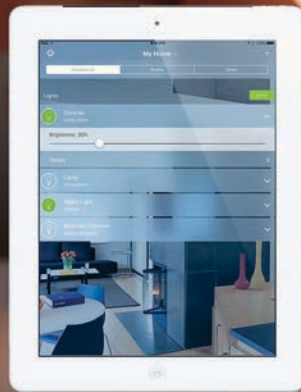

LEVITON[®]

Decora Smart[™] with HomeKit[™] Technology

Customizable app-based lighting control

Works with
Apple HomeKit

Decora Smart with HomeKit.

Introducing the Decora Smart with HomeKit Technology family of products featuring three devices including in-wall dimmers and a switch, supporting a wide range of load types including LED and incandescent with multi-way capability.

THE LATEST TECHNOLOGY – SIMPLE TO USE

Apple® HomeKit technology provides an easy, secure way to control lights and more from your iPhone®, iPad® or iPod touch®.

APP CONTROL

Free “Leviton Decora Smart Home” app provides advanced lighting control settings including fade rate, minimum/maximum brightness, LED response activity, bulb type selection and more.

VOICE CONTROL

Use Siri® on your iPhone or iPad to turn lights on/off or dim with just your voice.

leviton.com/DecoraSmart

Customizable App-Based Lighting Control

1

**Decora
Smart
Switch**

2

**Decora
Smart
600W
Dimmer**

leviton.com/DecoraSmart

Use Your iPad or iPhone to Manage Your Home

CONTROL ACCESSORIES

GROUP INTO ROOMS

CUSTOMIZABLE SETTINGS

Voice Controlled Lighting

We all talk to our electronic devices and appliances. Now your lights and connected loads can actually react to your voice. You can use Siri voice control on your iPhone, iPad, or iPod touch to control whether the Leviton Decora Smart accessory is on/off, or dimmed/brightened.