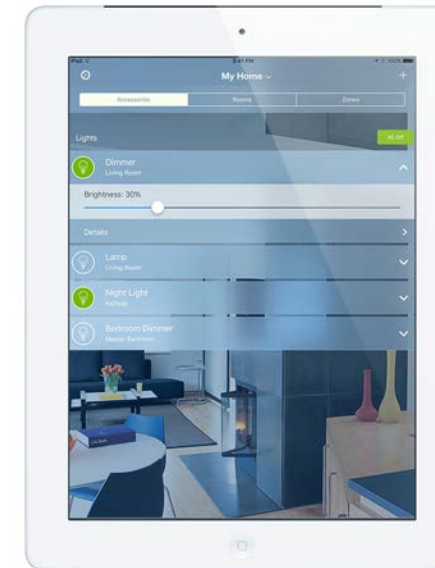

VOICE CONTROL

Use Siri® on your iPhone or iPad to turn lights on/off or dim with just your voice.

leviton.com/DecoraSmart

Customizable App-Based Lighting Control

1

**Decora
Smart
Switch**

2

**Decora
Smart
600W
Dimmer**

3

**Decora
Smart
1000W
Dimmer**

4

**Voice
Control and
Activation**

5

**App
Control**

Advanced Lighting Control That's Simple to Use

Apple HomeKit technology provides an easy, secure way to control lights and more from your iPhone, iPad or iPod touch.

- Decora Smart Home app allows control over connected loads along with custom settings like fade rate, bulb type, brightness levels, LED response, and more.
- Use Siri® on your iPhone or iPad to turn lights on/off or dim with just your voice.
- Full range dimming (bright to dark) even with extremely low-wattage LED bulbs.
- Easy to retrofit in existing residential applications.
- Color change kits, multi-way devices, and wallplate options to fit the style of every room in your home.

leviton.com/DecoraSmart

Use Your iPad or iPhone to Manage Your Home

CONTROL ACCESSORIES

GROUP INTO ROOMS

CUSTOMIZABLE SETTINGS

Voice Controlled Lighting

We all talk to our electronic devices and appliances. Now your lights and connected loads can actually react to your voice. You can use Siri voice control on your iPhone, iPad, or iPod touch to control whether the Leviton Decora Smart accessory is on/off, or dimmed/brightened.