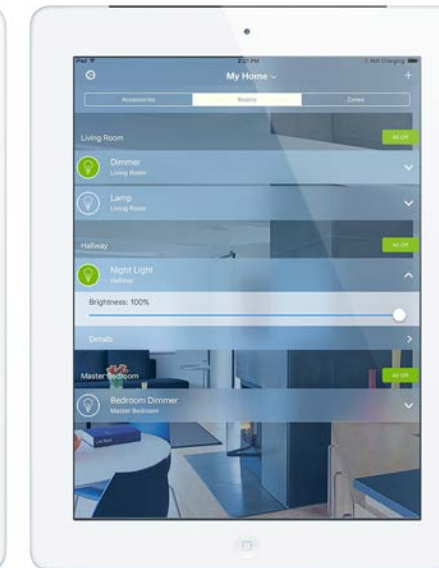

- Decora Smart Home app allows control over connected loads along with custom settings like fade rate, bulb type, brightness levels, LED response, and more.
- Use Siri® on your iPhone or iPad to turn lights on/off or dim with just your voice.
- Full range dimming (bright to dark) even with extremely low-wattage LED bulbs.
- Easy to retrofit in existing residential applications.
- Color change kits, multi-way devices, and wallplate options to fit the style of every room in your home.

leviton.com/DecoraSmart

Use Your iPad or iPhone to Manage Your Home

CONTROL ACCESSORIES

GROUP INTO ROOMS

CUSTOMIZABLE SETTINGS

Voice Controlled Lighting

We all talk to our electronic devices and appliances. Now your lights and connected loads can actually react to your voice. You can use Siri voice control on your iPhone, iPad, or iPod touch to control whether the Leviton Decora Smart accessory is on/off, or dimmed/brightened.