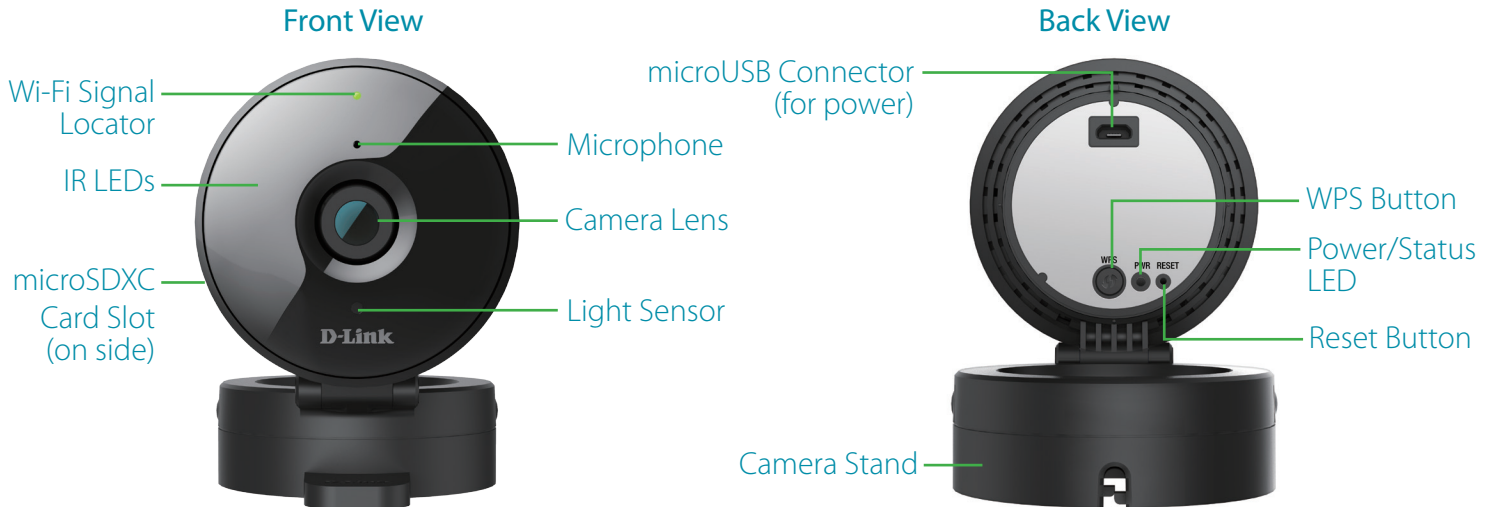

Technical Specifications

Camera

Hardware Profile	• 1/4" 1 megapixel progressive CMOS sensor • 16 feet IR illumination distance • Minimum illumination: 0 lux with IR LEDs on • Built-in Infrared-Cut Removable (ICR) Filter module • 4x digital zoom • Focal length: 2.45 mm	• Aperture: F2.4 • Angle of view: • (H) 100° • (V) 54° • (D) 120° • Built-in microphone
Image Features	• Adjustable image size, quality, frame rate and bit rate • Adjustable brightness, saturation, contrast, sharpness and hue	• Time stamp and text overlays • Flip & mirror
Video Compression	• Simultaneous H.264/MJPEG format compression	• JPEG for still images
Video Resolution (at up to 30 fps)	• 1280 x 720 • 640 x 352	• 320 x 176
Audio	• PCM	• ADPCM
External Device Interface	• Power LED • WPS Button • microUSB Power Connector	• Reset Button • microSD Card Slot • LED Wi-Fi Signal Locator

Network

Network Protocols	• IPv4, IPv6, ARP, TCP, UDP, ICMP • DHCP Client • NTP Client (D-Link) • DNS Client • DDNS Client (D-Link) • SMTP Client	• HTTP Server • PPPoE • UPnP, UPnP Port Forwarding • RTP, RTSP • HTTPS (for configuration) • Bonjour
Security	• Administrator and user group protection • Password authentication	• HTTP and RTSP digest encryption
Wireless Connectivity	• 802.11n/g wireless with WPA/WPA2 encryption	• Operates on 2.4GHz frequency band

Recording

microSD Card Slot	• Supports microSD/SDXC	• Up to 128 GB
mydlink Camera Recorder (DNR-202L)	• Supports 2 external USB hard drives up to 4 TB each • Records up to 4 D-Link Wi-Fi Cameras	• DNR-202L and USB hard drives sold separately