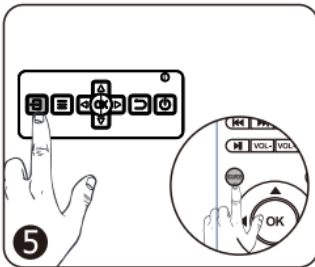

Power Cable

VGA Cable

NOTICE

Recommended

NOT Recommended

INTERFACE INTRODUCTION

QUICK START

PROJECTION DISTANCE&SIZE

SPECIFICATION

Projector Type	Mini Home Theater Projector	Projection Screen	32-170 inches
Display Technology	LCD	Keystone	±15°
Light Source	LED	Power Voltage	AC in, 100V-240V, 50/60Hz
Remote	Yes	Projection Method	Front/Rear/Ceiling
Lamp Life	40000 Hours	Aspect Ratio	4:3/16:9
Display Colors	16.7M	Focus	Manual
Native Resolution	800*480 Pixels	TF card Maximum Support	32G
Supported Resolution	480P, 720P, 1080P	Hard disk Maximum Support	250G, need external power supply
Contrast	2000:1	Built-in Speaker	2w/8ohm
Projection Distance	1.15m-6m	HDMI/VGA/AV	576i, 576P, 720i, 720P, 1080i, 1080P
Power Supply	100V-240V	Audio File	WMA/MP3/M4A(AAC)/APE/FLAC/WAV
Text File	Text	Picture File	JPEG/BMP/PNG
Video File	MPEG1/MPEG2/MPEG4/RM/RMVB/MOV/MJPEG/DIVX/VOB/MKV		
Port	USB input*1,TFcard input*1,AV*1,HDMI input*1,VGA input*1,Audio IN/OUT*1		