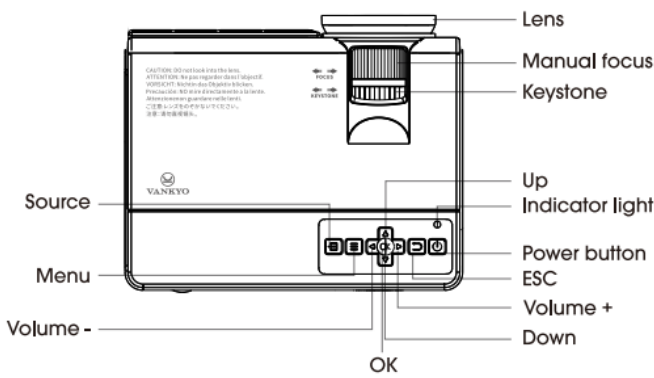

Power Cable

VGA Cable

NOTICE

Recommended

NOT Recommended

INTERFACE INTRODUCTION

QUICK START

PROJECTION DISTANCE&SIZE

SPECIFICATION

Projector Type	Mini Home Theater Projector	Projection Screen	32-170 inches
Display Technology	LCD	Keystone	±15°
Light Source	LED	Power Voltage	AC in, 100V-240V, 50/60Hz
Remote	Yes	Projection Method	Front/Rear/Ceiling
Lamp Life	40000 Hours	Aspect Ratio	4:3/16:9
Display Colors	16.7M	Focus	Manual
Native Resolution	800*480 Pixels	TF card Maximum Support	32G
Supported Resolution	480P, 720P, 1080P	Hard disk Maximum Support	250G, need external power supply
Contrast	2000:1	Built-in Speaker	2w/8ohm
Projection Distance	1.15m-6m	HDMI/VGA/AV	576i, 576P, 720i, 720P, 1080i, 1080P
Power Supply	100V-240V	Audio File	WMA/MP3/M4A(AAC)/APE/FLAC/WAV
Text File	Text	Picture File	JPEG/BMP/PNG
Video File	MPEG1/MPEG2/MPEG4/RM/RMVB/MOV/MJPEG/DIVX/VOB/MKV		
Port	USB input*1,TFcard input*1,AV*1,HDMI input*1,VGA input*1,Audio IN/OUT*1		