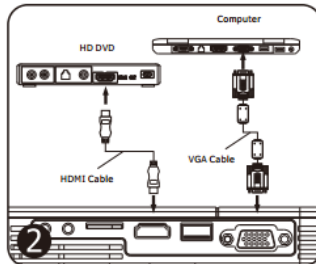

Power Cable

VGA Cable

NOTICE

Recommended

NOT Recommended

INTERFACE INTRODUCTION

QUICK START

PROJECTION DISTANCE&SIZE

SPECIFICATION

Projector Type	Mini Home Theater Projector	Projection Screen	32-170 inches
Display Technology	LCD	Keystone	±15°
Light Source	LED	Power Voltage	AC in, 100V-240V, 50/60Hz
Remote	Yes	Projection Method	Front/Rear/Ceiling
Lamp Life	40000 Hours	Aspect Ratio	4:3/16:9
Display Colors	16.7M	Focus	Manual
Native Resolution	800*480 Pixels	TF card Maximum Support	32G
Supported Resolution	480P, 720P, 1080P	Hard disk Maximum Support	250G, need external power supply
Contrast	2000:1	Built-in Speaker	2w/8ohm
Projection Distance	1.15m-6m	HDMI/VGA/AV	576i, 576P, 720i, 720P, 1080i, 1080P
Power Supply	100V-240V	Audio File	WMA/MP3/M4A(AAC)/APE/FLAC/WAV
Text File	Text	Picture File	JPEG/BMP/PNG
Video File	MPEG1/MPEG2/MPEG4/RM/RMVB/MOV/MJPEG/DIVX/VOB/MKV		
Port	USB input*1,TFcard input*1,AV*1,HDMI input*1,VGA input*1,Audio IN/OUT*1		