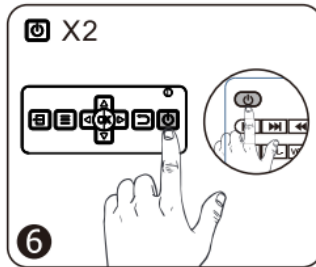

Power Cable

VGA Cable

NOTICE

Recommended

NOT Recommended

INTERFACE INTRODUCTION

QUICK START

PROJECTION DISTANCE&SIZE

SPECIFICATION

Projector Type	Mini Home Theater Projector	Projection Screen	32-170 inches
Display Technology	LCD	Keystone	±15°
Light Source	LED	Power Voltage	AC in, 100V-240V, 50/60Hz
Remote	Yes	Projection Method	Front/Rear/Ceiling
Lamp Life	40000 Hours	Aspect Ratio	4:3/16:9
Display Colors	16.7M	Focus	Manual
Native Resolution	800*480 Pixels	TF card Maximum Support	32G
Supported Resolution	480P, 720P, 1080P	Hard disk Maximum Support	250G, need external power supply
Contrast	2000:1	Built-in Speaker	2w/8ohm
Projection Distance	1.15m-6m	HDMI/VGA/AV	576i, 576P, 720i, 720P, 1080i, 1080P
Power Supply	100V-240V	Audio File	WMA/MP3/M4A(AAC)/APE/FLAC/WAV
Text File	Text	Picture File	JPEG/BMP/PNG
Video File	MPEG1/MPEG2/MPEG4/RM/RMVB/MOV/MJPEG/DIVX/VOB/MKV		
Port	USB input*1,TFcard input*1,AV*1,HDMI input*1,VGA input*1,Audio IN/OUT*1		