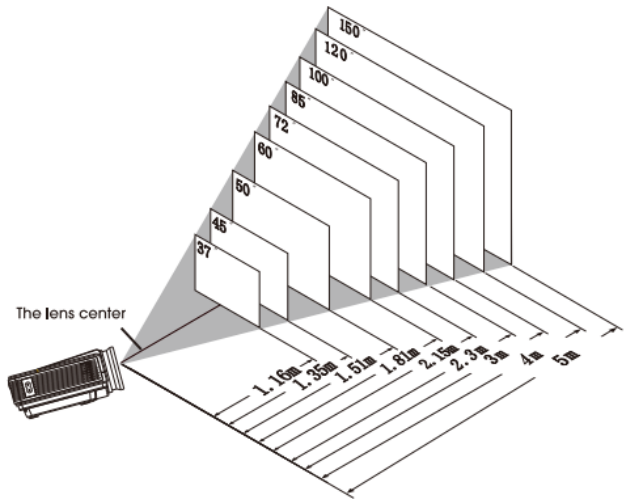

Power Cable

VGA Cable

NOTICE

Recommended

NOT Recommended

INTERFACE INTRODUCTION

QUICK START

PROJECTION DISTANCE&SIZE

SPECIFICATION

Projector Type	Mini Home Theater Projector	Projection Screen	32-170 inches
Display Technology	LCD	Keystone	±15°
Light Source	LED	Power Voltage	AC in, 100V-240V, 50/60Hz
Remote	Yes	Projection Method	Front/Rear/Ceiling
Lamp Life	40000 Hours	Aspect Ratio	4:3/16:9
Display Colors	16.7M	Focus	Manual
Native Resolution	800*480 Pixels	TF card Maximum Support	32G
Supported Resolution	480P, 720P, 1080P	Hard disk Maximum Support	250G, need external power supply
Contrast	2000:1	Built-in Speaker	2w/8ohm
Projection Distance	1.15m-6m	HDMI/VGA/AV	576i, 576P, 720i, 720P, 1080i, 1080P
Power Supply	100V-240V	Audio File	WMA/MP3/M4A(AAC)/APE/FLAC/WAV
Text File	Text	Picture File	JPEG/BMP/PNG
Video File	MPEG1/MPEG2/MPEG4/RM/RMVB/MOV/MJPEG/DIVX/VOB/MKV		
Port	USB input*1,TFcard input*1,AV*1,HDMI input*1,VGA input*1,Audio IN/OUT*1		