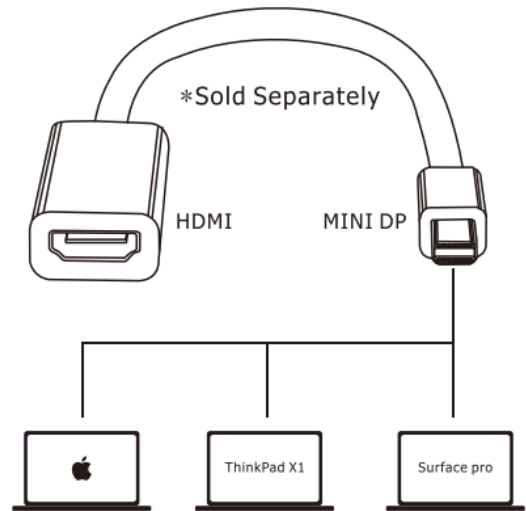

日本 : support.jp@ivankyo.com

PACKING LIST

LEISURE 3

Carrying Bag

Remote

Instructions

AV Cable

HDMI Cable

Power Cable

VGA Cable

NOTICE

Recommended

NOT Recommended

INTERFACE INTRODUCTION

QUICK START

PROJECTION DISTANCE&SIZE

SPECIFICATION

Projector Type	Mini Home Theater Projector	Projection Screen	32-170 inches
Display Technology	LCD	Keystone	±15°
Light Source	LED	Power Voltage	AC in, 100V-240V, 50/60Hz
Remote	Yes	Projection Method	Front/Rear/Ceiling
Lamp Life	40000 Hours	Aspect Ratio	4:3/16:9
Display Colors	16.7M	Focus	Manual
Native Resolution	800*480 Pixels	TF card Maximum Support	32G
Supported Resolution	480P, 720P, 1080P	Hard disk Maximum Support	250G, need external power supply
Contrast	2000:1	Built-in Speaker	2w/8ohm
Projection Distance	1.15m-6m	HDMI/VGA/AV	576i, 576P, 720i, 720P, 1080i, 1080P
Power Supply	100V-240V	Audio File	WMA/MP3/M4A(AAC)/APE/FLAC/WAV
Text File	Text	Picture File	JPEG/BMP/PNG
Video File	MPEG1/MPEG2/MPEG4/RM/RMVB/MOV/MJPEG/DIVX/VOB/MKV		
Port	USB input*1,TFcard input*1,AV*1,HDMI input*1,VGA input*1,Audio IN/OUT*1		