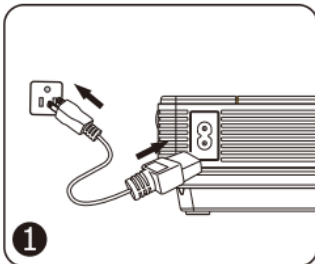

Power Cable

VGA Cable

NOTICE

Recommended

NOT Recommended

INTERFACE INTRODUCTION

QUICK START

PROJECTION DISTANCE&SIZE

SPECIFICATION

Projector Type	Mini Home Theater Projector	Projection Screen	32-170 inches
Display Technology	LCD	Keystone	±15°
Light Source	LED	Power Voltage	AC in, 100V-240V, 50/60Hz
Remote	Yes	Projection Method	Front/Rear/Ceiling
Lamp Life	40000 Hours	Aspect Ratio	4:3/16:9
Display Colors	16.7M	Focus	Manual
Native Resolution	800*480 Pixels	TF card Maximum Support	32G
Supported Resolution	480P, 720P, 1080P	Hard disk Maximum Support	250G, need external power supply
Contrast	2000:1	Built-in Speaker	2w/8ohm
Projection Distance	1.15m-6m	HDMI/VGA/AV	576i, 576P, 720i, 720P, 1080i, 1080P
Power Supply	100V-240V	Audio File	WMA/MP3/M4A(AAC)/APE/FLAC/WAV
Text File	Text	Picture File	JPEG/BMP/PNG
Video File	MPEG1/MPEG2/MPEG4/RM/RMVB/MOV/MJPEG/DIVX/VOB/MKV		
Port	USB input*1,TFcard input*1,AV*1,HDMI input*1,VGA input*1,Audio IN/OUT*1		