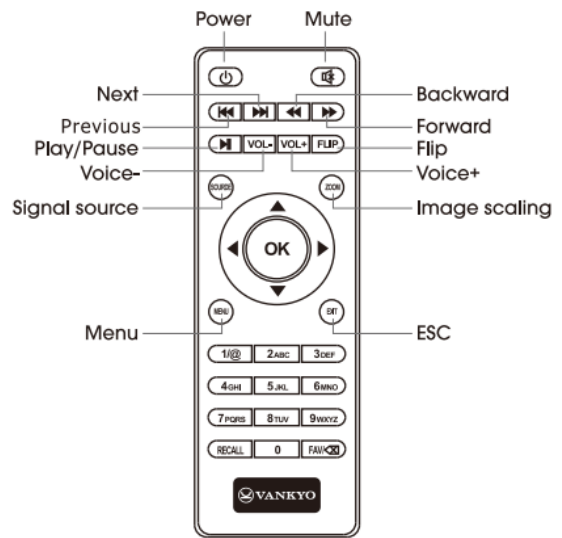

日本 : support.jp@ivankyo.com

PACKING LIST

LEISURE 3

Carrying Bag

Remote

Instructions

AV Cable

HDMI Cable

Power Cable

VGA Cable

NOTICE

Recommended

NOT Recommended

INTERFACE INTRODUCTION

QUICK START

PROJECTION DISTANCE&SIZE

SPECIFICATION

Projector Type	Mini Home Theater Projector	Projection Screen	32-170 inches
Display Technology	LCD	Keystone	±15°
Light Source	LED	Power Voltage	AC in, 100V-240V, 50/60Hz
Remote	Yes	Projection Method	Front/Rear/Ceiling
Lamp Life	40000 Hours	Aspect Ratio	4:3/16:9
Display Colors	16.7M	Focus	Manual
Native Resolution	800*480 Pixels	TF card Maximum Support	32G
Supported Resolution	480P, 720P, 1080P	Hard disk Maximum Support	250G, need external power supply
Contrast	2000:1	Built-in Speaker	2w/8ohm
Projection Distance	1.15m-6m	HDMI/VGA/AV	576i, 576P, 720i, 720P, 1080i, 1080P
Power Supply	100V-240V	Audio File	WMA/MP3/M4A(AAC)/APE/FLAC/WAV
Text File	Text	Picture File	JPEG/BMP/PNG
Video File	MPEG1/MPEG2/MPEG4/RM/RMVB/MOV/MJPEG/DIVX/VOB/MKV		
Port	USB input*1,TFcard input*1,AV*1,HDMI input*1,VGA input*1,Audio IN/OUT*1		