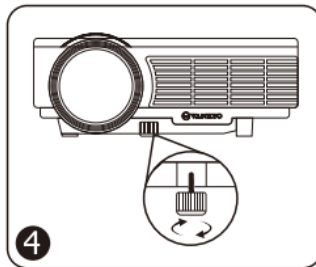

Power Cable

VGA Cable

NOTICE

Recommended

NOT Recommended

INTERFACE INTRODUCTION

QUICK START

PROJECTION DISTANCE&SIZE

SPECIFICATION

Projector Type	Mini Home Theater Projector	Projection Screen	32-170 inches
Display Technology	LCD	Keystone	±15°
Light Source	LED	Power Voltage	AC in, 100V-240V, 50/60Hz
Remote	Yes	Projection Method	Front/Rear/Ceiling
Lamp Life	40000 Hours	Aspect Ratio	4:3/16:9
Display Colors	16.7M	Focus	Manual
Native Resolution	800*480 Pixels	TF card Maximum Support	32G
Supported Resolution	480P, 720P, 1080P	Hard disk Maximum Support	250G, need external power supply
Contrast	2000:1	Built-in Speaker	2w/8ohm
Projection Distance	1.15m-6m	HDMI/VGA/AV	576i, 576P, 720i, 720P, 1080i, 1080P
Power Supply	100V-240V	Audio File	WMA/MP3/M4A(AAC)/APE/FLAC/WAV
Text File	Text	Picture File	JPEG/BMP/PNG
Video File	MPEG1/MPEG2/MPEG4/RM/RMVB/MOV/MJPEG/DIVX/VOB/MKV		
Port	USB input*1,TFcard input*1,AV*1,HDMI input*1,VGA input*1,Audio IN/OUT*1		