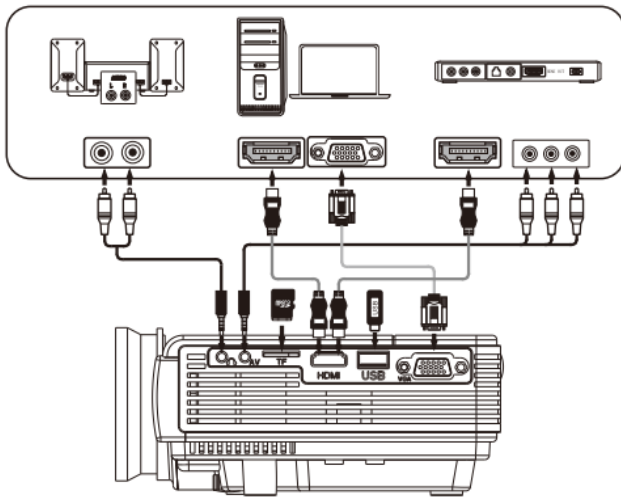

Power Cable

VGA Cable

NOTICE

Recommended

NOT Recommended

INTERFACE INTRODUCTION

QUICK START

PROJECTION DISTANCE&SIZE

SPECIFICATION

Projector Type	Mini Home Theater Projector	Projection Screen	32-170 inches
Display Technology	LCD	Keystone	±15°
Light Source	LED	Power Voltage	AC in, 100V-240V, 50/60Hz
Remote	Yes	Projection Method	Front/Rear/Ceiling
Lamp Life	40000 Hours	Aspect Ratio	4:3/16:9
Display Colors	16.7M	Focus	Manual
Native Resolution	800*480 Pixels	TF card Maximum Support	32G
Supported Resolution	480P, 720P, 1080P	Hard disk Maximum Support	250G, need external power supply
Contrast	2000:1	Built-in Speaker	2w/8ohm
Projection Distance	1.15m-6m	HDMI/VGA/AV	576i, 576P, 720i, 720P, 1080i, 1080P
Power Supply	100V-240V	Audio File	WMA/MP3/M4A(AAC)/APE/FLAC/WAV
Text File	Text	Picture File	JPEG/BMP/PNG
Video File	MPEG1/MPEG2/MPEG4/RM/RMVB/MOV/MJPEG/DIVX/VOB/MKV		
Port	USB input*1,TFcard input*1,AV*1,HDMI input*1,VGA input*1,Audio IN/OUT*1		