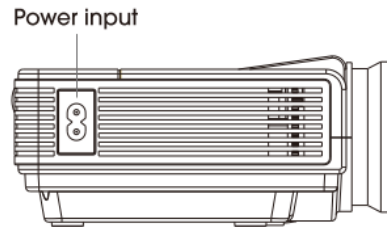

Power Cable

VGA Cable

NOTICE

Recommended

NOT Recommended

INTERFACE INTRODUCTION

QUICK START

PROJECTION DISTANCE&SIZE

SPECIFICATION

Projector Type	Mini Home Theater Projector	Projection Screen	32-170 inches
Display Technology	LCD	Keystone	±15°
Light Source	LED	Power Voltage	AC in, 100V-240V, 50/60Hz
Remote	Yes	Projection Method	Front/Rear/Ceiling
Lamp Life	40000 Hours	Aspect Ratio	4:3/16:9
Display Colors	16.7M	Focus	Manual
Native Resolution	800*480 Pixels	TF card Maximum Support	32G
Supported Resolution	480P, 720P, 1080P	Hard disk Maximum Support	250G, need external power supply
Contrast	2000:1	Built-in Speaker	2w/8ohm
Projection Distance	1.15m-6m	HDMI/VGA/AV	576i, 576P, 720i, 720P, 1080i, 1080P
Power Supply	100V-240V	Audio File	WMA/MP3/M4A(AAC)/APE/FLAC/WAV
Text File	Text	Picture File	JPEG/BMP/PNG
Video File	MPEG1/MPEG2/MPEG4/RM/RMVB/MOV/MJPEG/DIVX/VOB/MKV		
Port	USB input*1,TFcard input*1,AV*1,HDMI input*1,VGA input*1,Audio IN/OUT*1		