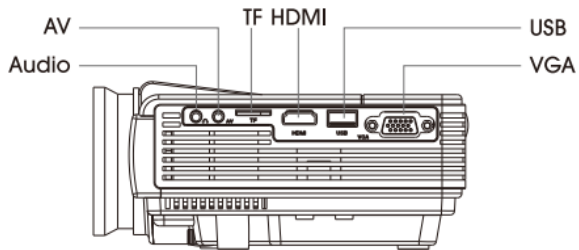

Power Cable

VGA Cable

NOTICE

Recommended

NOT Recommended

INTERFACE INTRODUCTION

QUICK START

PROJECTION DISTANCE&SIZE

SPECIFICATION

Projector Type	Mini Home Theater Projector	Projection Screen	32-170 inches
Display Technology	LCD	Keystone	±15°
Light Source	LED	Power Voltage	AC in, 100V-240V, 50/60Hz
Remote	Yes	Projection Method	Front/Rear/Ceiling
Lamp Life	40000 Hours	Aspect Ratio	4:3/16:9
Display Colors	16.7M	Focus	Manual
Native Resolution	800*480 Pixels	TF card Maximum Support	32G
Supported Resolution	480P, 720P, 1080P	Hard disk Maximum Support	250G, need external power supply
Contrast	2000:1	Built-in Speaker	2w/8ohm
Projection Distance	1.15m-6m	HDMI/VGA/AV	576i, 576P, 720i, 720P, 1080i, 1080P
Power Supply	100V-240V	Audio File	WMA/MP3/M4A(AAC)/APE/FLAC/WAV
Text File	Text	Picture File	JPEG/BMP/PNG
Video File	MPEG1/MPEG2/MPEG4/RM/RMVB/MOV/MJPEG/DIVX/VOB/MKV		
Port	USB input*1,TFcard input*1,AV*1,HDMI input*1,VGA input*1,Audio IN/OUT*1		