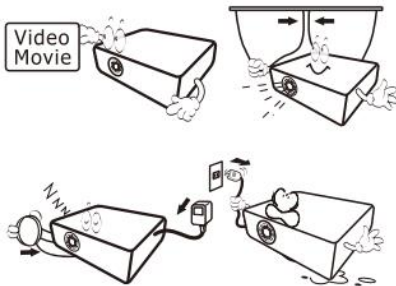

日本 : support.jp@ivankyo.com

PACKING LIST

LEISURE 3

Carrying Bag

Remote

Instructions

AV Cable

HDMI Cable

Power Cable

VGA Cable

NOTICE

Recommended

NOT Recommended

INTERFACE INTRODUCTION

QUICK START

PROJECTION DISTANCE&SIZE

SPECIFICATION

Projector Type	Mini Home Theater Projector	Projection Screen	32-170 inches
Display Technology	LCD	Keystone	±15°
Light Source	LED	Power Voltage	AC in, 100V-240V, 50/60Hz
Remote	Yes	Projection Method	Front/Rear/Ceiling
Lamp Life	40000 Hours	Aspect Ratio	4:3/16:9
Display Colors	16.7M	Focus	Manual
Native Resolution	800*480 Pixels	TF card Maximum Support	32G
Supported Resolution	480P, 720P, 1080P	Hard disk Maximum Support	250G, need external power supply
Contrast	2000:1	Built-in Speaker	2w/8ohm
Projection Distance	1.15m-6m	HDMI/VGA/AV	576i, 576P, 720i, 720P, 1080i, 1080P
Power Supply	100V-240V	Audio File	WMA/MP3/M4A(AAC)/APE/FLAC/WAV
Text File	Text	Picture File	JPEG/BMP/PNG
Video File	MPEG1/MPEG2/MPEG4/RM/RMVB/MOV/MJPEG/DIVX/VOB/MKV		
Port	USB input*1,TFcard input*1,AV*1,HDMI input*1,VGA input*1,Audio IN/OUT*1		