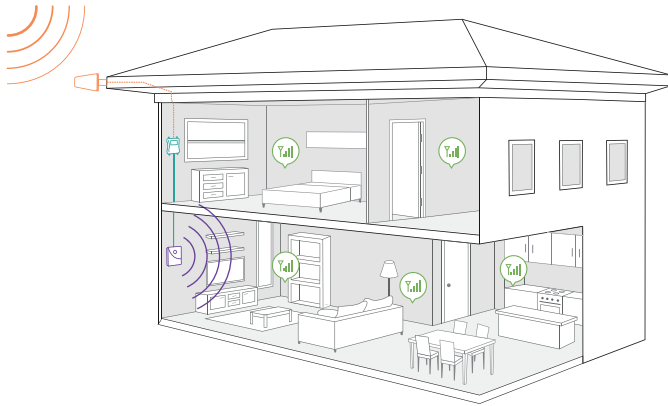

All parts are included in the weBoost 4G-X kit and friendly trained support staff on call to assist. All boosters come with a 2-year warranty.

Coverage Area

IF YOU HAVE	YOU MAY RECEIVE
●●●●● -89 AND LOWER Stronger 5-Bar Outside Signal	UP TO 7,500 sq. ft. boosted indoor signal
●●●●○ -90 dB Stronger 3 to 4-Bar Outside Signal	UP TO 4,000 sq. ft. boosted indoor signal
●●○○○ -100 dB Stronger 3 to 4-Bar Outside Signal	UP TO 2,000 sq. ft. boosted indoor signal
○○○○○ No existing Outside Signal	A signal booster likely will not work

Kit Includes

- Connect 4G-X
- Outside Directional Antenna (314411)
- Inside Panel Antenna (311135)
- Power Supply (859900)
- 75' + 60' Black Low Loss Wilson 400 Coax Cables (952375) (952360)

Specifications

Installation

- 1 Receives signal:** The powerful antenna reaches out to access a voice and 3G, 4G, and LTE data signal, and delivers it to the booster.
- 2 Boost signal:** The booster receives the signal, amplifies it, and serves as a relay between your phone and the nearest cell tower.
- 3 Broadcasts signal:** Your devices get a stronger signal, and calls and data are fed through the booster back to the network.