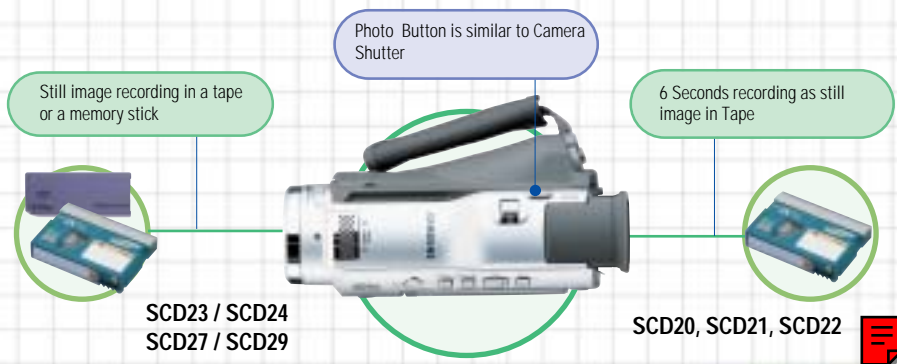

## Photo Mode / Built-in Digital Camera

- The Built-in Digital Camera function allows you easy picture taking and the ability to save still pictures on the supplied Memory Stick.
- The Snap Shot feature can record still images for up to about 6 seconds to video tape. It is then easy to transfer these still images to your PC.