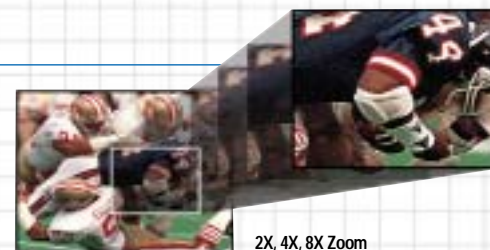

Playback Zoom

- The Playback Zoom feature allows enlarged view of specific area when you are playing what you have captured. You can select the ratio of zooming up to 8x.