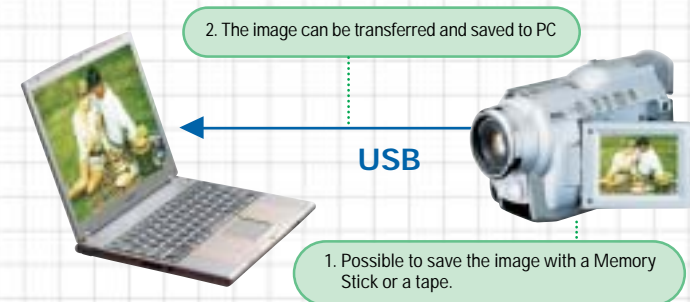

USB Streaming (Option by Model)