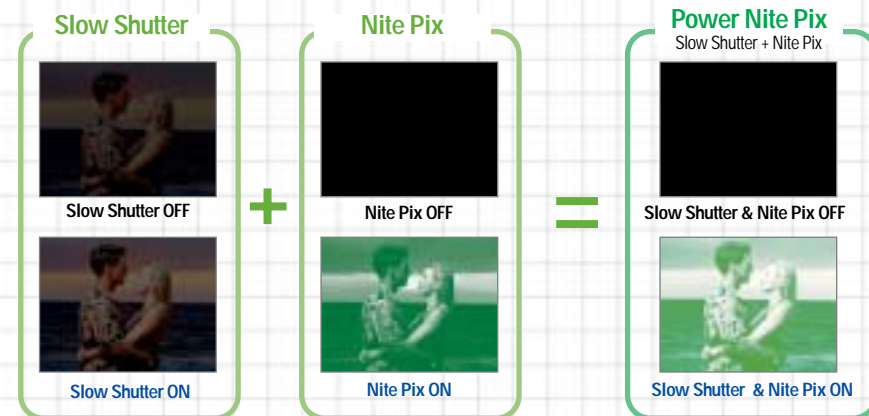

## 3.5" LCD 112K Pixel LCD Monitor (Option by Model)

- The 3.5" LCD screen provides larger view of images. It is much easier to see what you are recording and to playback what you have captured. (SCD 27, 29 only)

## Slow Shutter / Nite Pix / Power Nite Pix (Option by Model)

- When you shoot in dark conditions, just press the 'Slow Shutter' button. It allows you to capture brighter color images using a slow shutter speed.
- 'Nite Pix' allows you to capture footage at close distance, even under conditions of total darkness, to level of '0' Lux, by utilizing the infrared rays emitted from the camcorder. (SCD23, 24, 27, 29 only)
- When shooting in completely dark conditions (0 Lux), select both the 'Nite Pix' and 'Slow Shutter' buttons. The 'Nite Pix' enables you to capture images in total darkness using infrared rays emitted from the camcorder. 'Slow Shutter' makes 'Nite Pix' more powerful by enhancing the brightness. (SCD23, 24, 27, 29 only)