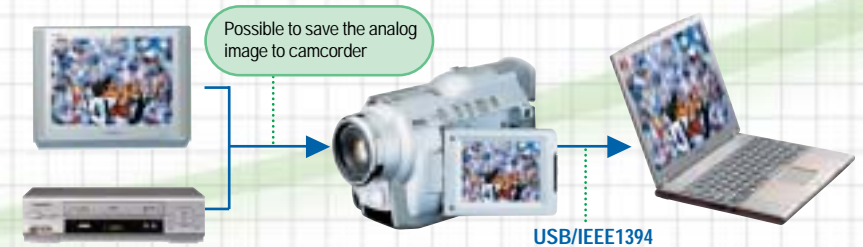

Analog Input (Option by Model)