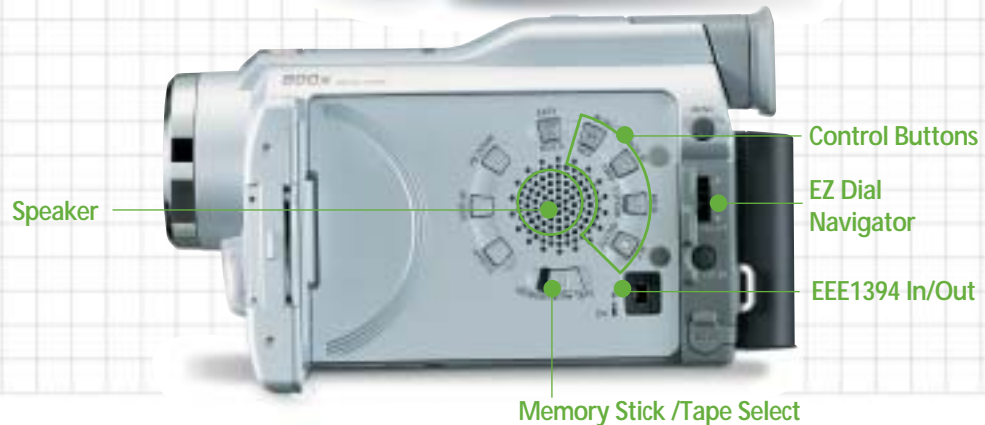

3.5" LCD Model