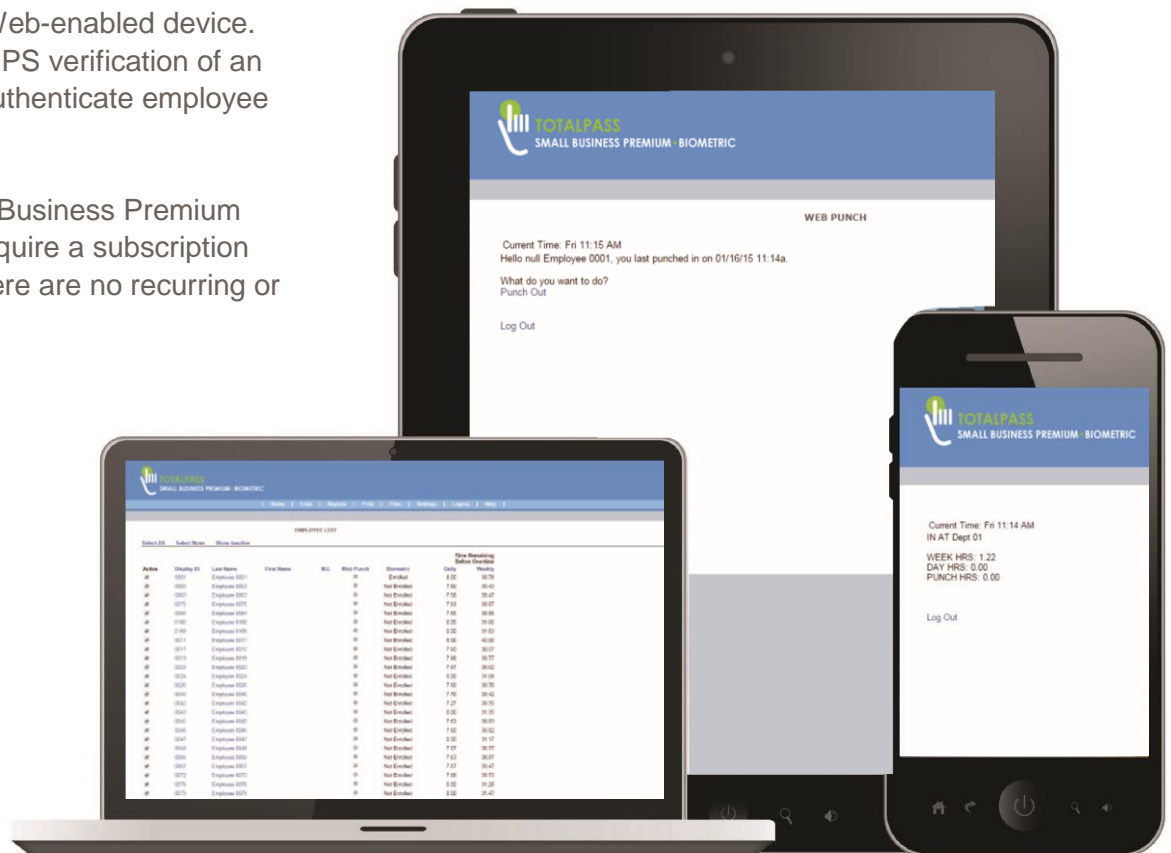

WEB PUNCH ENTRY

Web Punch Entry allows remote employees to clock IN/OUT through a web browser on their PC, smart phone or Web-enabled device. Managers can view GPS verification of an employee punch to authenticate employee punch location.

The TotalPass Small Business Premium Biometric does not require a subscription based service and there are no recurring or monthly fees.